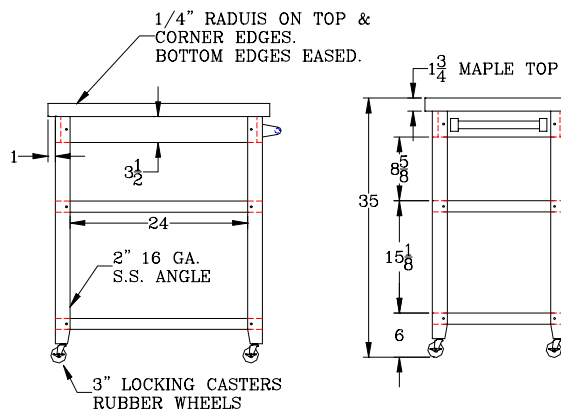

Cucina Rosato

FEATURES:

- 1-3/4" Thick Hard Maple Top (Edge Grain)
- Food Service Grade Stainless Shelves
- Towel Bar
- Commercial Grade Locking Casters
- 35" High Overall
- Shipped Knocked Down, 1 Carton, UPSable

Model	Size	Wt
CUCR3020	30"x20"	74

MATERIAL:

Top: Edge Grain Hard Rock Maple
 Shelf: 18 gauge type 304 stainless steel, # 3 polish, satin finish
 Legs: 18 gauge type 304 stainless steel, # 3 polish, satin finish