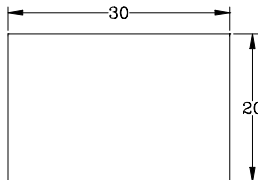

Cucina Rosato

FEATURES:

- 1-3/4" Thick Hard Maple Top (Edge Grain)
- Food Service Grade Stainless Shelves
- Towel Bar
- Commercial Grade Locking Casters
- 35" High Overall
- Shipped Knocked Down, 1 Carton, UPSable

Model	Size	Wt
CUCR3020	30"x20"	74

MATERIAL:

Top: Edge Grain Hard Rock Maple
 Shelf: 18 gauge type 304 stainless steel, # 3 polish, satin finish
 Legs: 18 gauge type 304 stainless steel, # 3 polish, satin finish