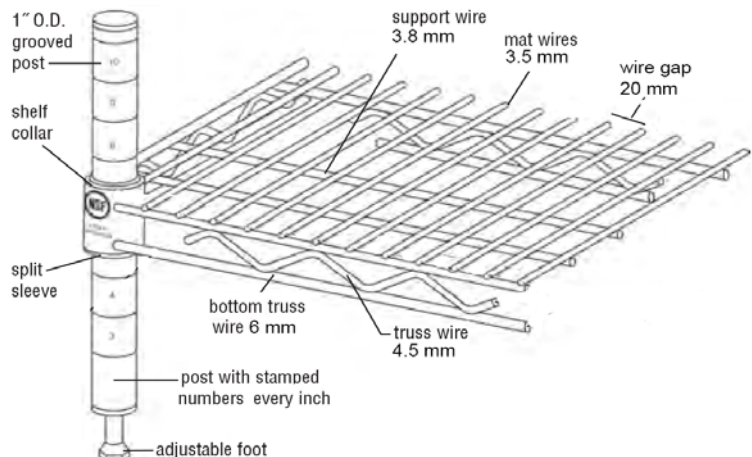

* 1 Additional middle truss
 ** 2 Additional middle trusses

FEATURES:

- Truss Design
- Bottom Truss Wire **6 mm**
- Truss Wire **4.5 mm**
- Support Wire **3.8 mm**
- Mat Wire **3.5 mm**
- Wire Gap **20 mm**
- Each shelf holds up to **800 lbs.** evenly distributed
- Posts are numbered for easy assembly
- NSF approved for All Environments