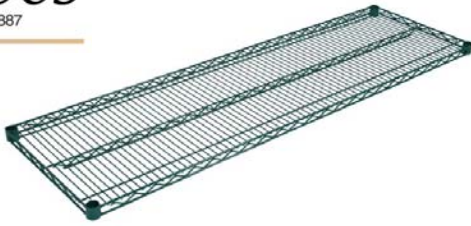

Wire Shelving - Chrome / Epoxy

Item #	_____	Qty	_____
Model #	_____		
Project	_____		

AUTOQUOTES

Shelf Size	Boxed Weight	Pack	Chrome Shelves Model #	Green Epoxy Shelves Model #	Black Epoxy Shelves Model #
14" W x 24" L	24 lbs	4	CS-1424	EPS-1424-G	EPS-1424-BK
14" W x 30" L	28 lbs	4	CS-1430	EPS-1430-G	EPS-1430-BK
14" W x 36" L	32 lbs	4	CS-1436	EPS-1436-G	EPS-1436-BK
14" W x 42" L	36 lbs	4	CS-1442	EPS-1442-G	EPS-1442-BK
14" W x 48" L	40 lbs	4	CS-1448	EPS-1448-G	EPS-1448-BK
14" W x 54" L	44 lbs	4	CS-1454	EPS-1454-G	EPS-1454-BK
14" W x 60" L	28 lbs	2	CS-1460	EPS-1460-G	EPS-1460-BK
14" W x 72" L	32 lbs	2	*CS-1472	*EPS-1472-G	*EPS-1472-BK
18" W x 24" L	28 lbs	4	CS-1824	EPS-1824-G	EPS-1824-BK
18" W x 30" L	32 lbs	4	CS-1830	EPS-1830-G	EPS-1830-BK
18" W x 36" L	36 lbs	4	CS-1836	EPS-1836-G	EPS-1836-BK
18" W x 42" L	40 lbs	4	CS-1842	EPS-1842-G	EPS-1842-BK
18" W x 48" L	48 lbs	4	*CS-1848	*EPS-1848-G	*EPS-1848-BK
18" W x 54" L	56 lbs	4	*CS-1854	*EPS-1854-G	*EPS-1854-BK
18" W x 60" L	30 lbs	2	*CS-1860	*EPS-1860-G	*EPS-1860-BK
14" W x 72" L	36 lbs	2	*CS-1872	*EPS-1872-G	*EPS-1872-BK
21" W x 24" L	28 lbs	4	*CS-2124	*EPS-2124-G	*EPS-2124-BK
21" W x 30" L	36 lbs	4	CS-2130	EPS-2130-G	EPS-2130-BK
21" W x 36" L	40 lbs	4	CS-2136	EPS-2136-G	EPS-2136-BK
21" W x 42" L	44 lbs	4	CS-2142	EPS-2142-G	EPS-2142-BK
21" W x 48" L	52 lbs	4	*CS-2148	*EPS-2148-G	*EPS-2148-BK
21" W x 54" L	30 lbs	2	*CS-2154	*EPS-2154-G	*EPS-2154-BK
21" W x 60" L	34 lbs	2	*CS-2160	*EPS-2160-G	*EPS-2160-BK
21" W x 72" L	40 lbs	2	*CS-2172	*EPS-2172-G	*EPS-2172-BK
24" W x 24" L	32 lbs	4	CS-2424	EPS-2424-G	EPS-2424-BK
24" W x 30" L	40 lbs	4	CS-2430	EPS-2430-G	EPS-2430-BK
24" W x 36" L	28 lbs	4	*CS-2436	*EPS-2436-G	*EPS-2436-BK
24" W x 42" L	56 lbs	4	*CS-2442	*EPS-2442-G	*EPS-2442-BK
24" W x 48" L	60 lbs	4	*CS-2448	*EPS-2448-G	*EPS-2448-BK
24" W x 54" L	32 lbs	2	*CS-2454	*EPS-2454-G	*EPS-2454-BK
24" W x 60" L	32 lbs	2	*CS-2460	*EPS-2460-G	*EPS-2560-BK
24" W x 72" L	48 lbs	2	**CS-2472	**EPS-2472-G	**EPS-2472-BK