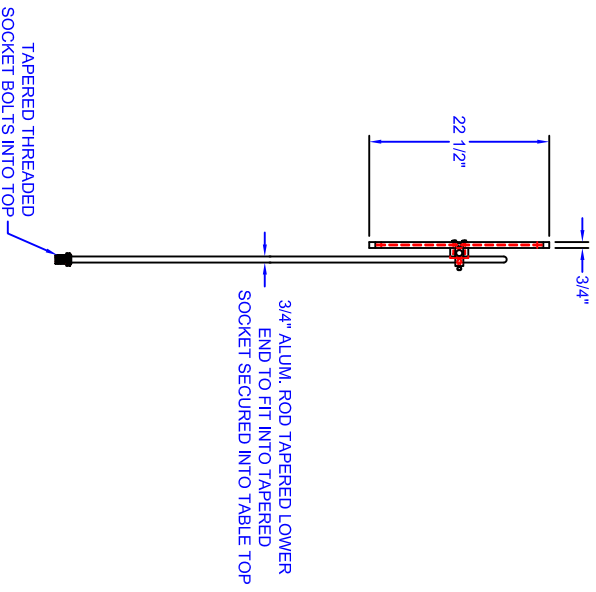

JBCT-40-DEMO-MIRROR  
 JBCT-52-DEMO-MIRROR  
 JBCT-64-DEMO-MIRROR

48" LONG TABLES  
 60" LONG TABLES  
 72" LONG TABLES

MATERIALS  
 DECK:  
 BASE:

REVISIONS:

**JOHN BOOS & CO.**

315 SOUTH FIRST STREET  
 P.O. BOX 609  
 EFFINGHAM, IL. 62401  
 (217) 347-7701 / FAX (217) 347-7705

SHEET NUMBER:	QUAD LOCATION:	ROOM NUMBER:	ITEM NUMBER:	QUANTITY:	MODEL NUMBER:	SCALE:	DATE:	DRAWN BY:	SALES ORDER NUMBER:
			<b>DEMO MIRROR</b>			1/2"=1'	5-9-08	JK	