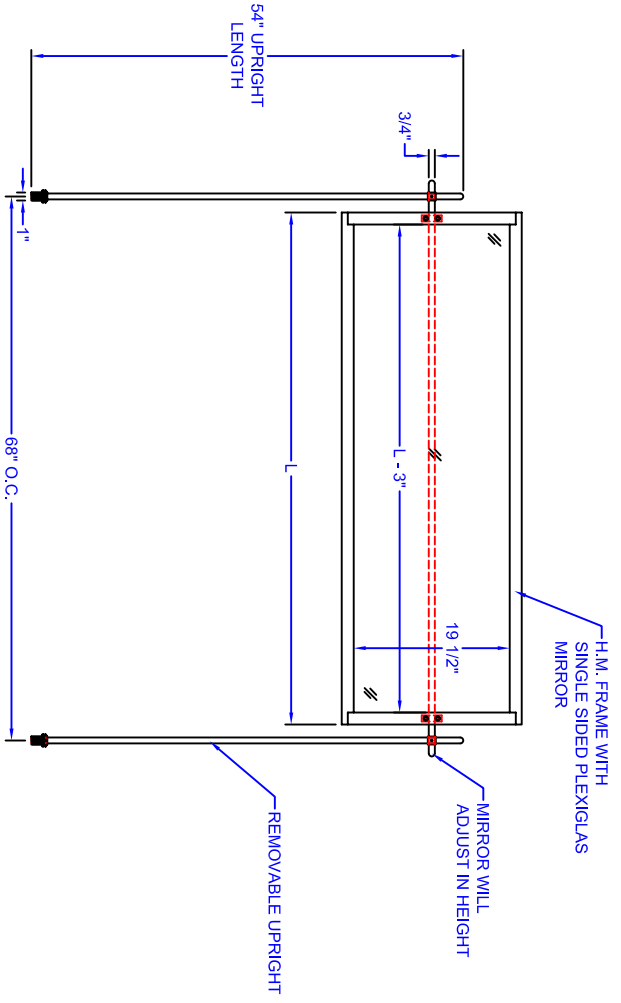

JBCT-40-DEMO-MIRROR  
 JBCT-52-DEMO-MIRROR  
 JBCT-64-DEMO-MIRROR

48" LONG TABLES  
 60" LONG TABLES  
 72" LONG TABLES

MATERIALS  
 DECK:  
 BASE:

REVISIONS:

**JOHN BOOS & CO.**

315 SOUTH FIRST STREET  
 P.O. BOX 609  
 EFFINGHAM, IL. 62401  
 (217) 347-7701 / FAX (217) 347-7705

SHEET NUMBER:	QUAD LOCATION:	ROOM NUMBER:	ITEM NUMBER:	QUANTITY:	MODEL NUMBER:	SCALE:	DATE:	DRAWN BY:	SALES ORDER NUMBER:
			<b>DEMO MIRROR</b>			1/2"=1'	5-9-08	JK	