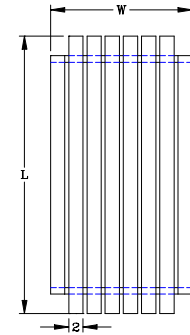

### Kitchen Island Bar (Model KIB)

Shown without Drawer

#### FEATURES:

- \* Solid Hard Rock Maple
- \* 1-3/4" Thick Edge Grain Work Surface
- \* Finished with Penetrating Oil
- \* 8" Drop Leaf with 2" Radius Corners
- \* Wood Utensil Drawer (Standard) not pictured
- \* Stand 36" O.A.H.
- \* Shipped knocked-down, easy - to - assemble
- \* Ships in 3 Cartons

Model	Size	Wt
KIB01-O	48"X32"	138
KIB02-O	60"X32"	165
KIB03-O	48"X38"	165
KIB04-O	60"X38"	207

Size with Drop Leaf  
in Upright Position