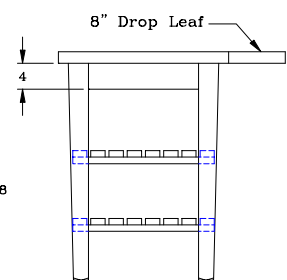

### Kitchen Island Bar (Model KIB)

Shown without Drawer

#### FEATURES:

- \* Solid Hard Rock Maple
- \* 1-3/4" Thick Edge Grain Work Surface
- \* Finished with Penetrating Oil
- \* 8" Drop Leaf with 2" Radius Corners
- \* Wood Utensil Drawer (Standard) not pictured
- \* Stand 36" O.A.H.
- \* Shipped knocked-down, easy - to - assemble
- \* Ships in 3 Cartons

Model	Size	Wt
KIB01-O	48"X32"	138
KIB02-O	60"X32"	165
KIB03-O	48"X38"	165
KIB04-O	60"X38"	207

Size with Drop Leaf  
in Upright Position