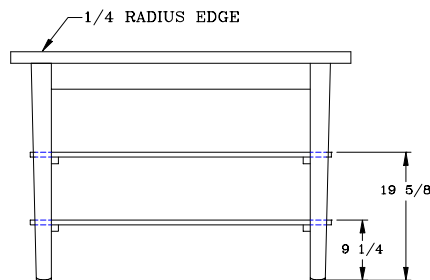

#### FEATURES:

- \* Solid Hard Rock Maple
- \* 1-3/4" Thick Edge Grain Work Surface
- \* Finished with Penetrating Oil
- \* 8" Drop Leaf with 2" Radius Corners
- \* Wood Utensil Drawer (Standard) not pictured
- \* Stand 36" O.A.H.
- \* Shipped knocked-down, easy - to - assemble
- \* Ships in 3 Cartons

Model	Size	Wt
KIB01-O	48"X32"	138
KIB02-O	60"X32"	165
KIB03-O	48"X38"	165
KIB04-O	60"X38"	207

Size with Drop Leaf  
in Upright Position