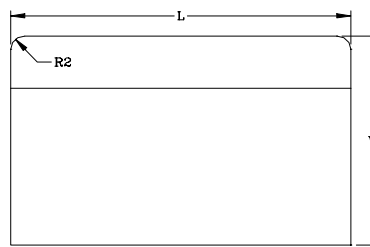

### Kitchen Island Bar (Model KIB)

Shown without Drawer

#### FEATURES:

- \* Solid Hard Rock Maple
- \* 1-3/4" Thick Edge Grain Work Surface
- \* Finished with Penetrating Oil
- \* 8" Drop Leaf with 2" Radius Corners
- \* Wood Utensil Drawer (Standard) not pictured
- \* Stand 36" O.A.H.
- \* Shipped knocked-down, easy - to - assemble
- \* Ships in 3 Cartons

Model	Size	Wt
KIB01-O	48"X32"	138
KIB02-O	60"X32"	165
KIB03-O	48"X38"	165
KIB04-O	60"X38"	207

Size with Drop Leaf  
in Upright Position