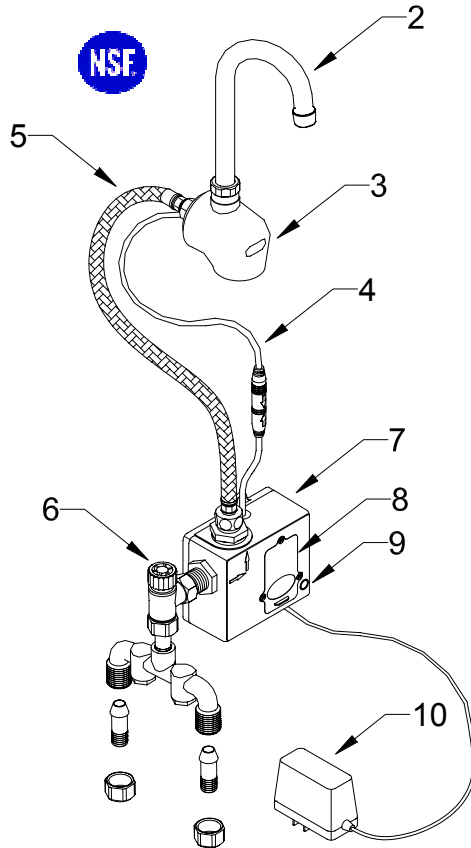

"Automatic Faucet" Pro-Bowl

Battery Operated w / Optional AC Adapter

Model Number:

PBF-SEF3G

1. Main Body Solid Brass
2. Spout
3. Infrared Sensor Eye
4. Connect Line Cable
5. Supply Hose
6. Filter
7. Control Box
8. Battery Cover
9. On / Off Control Button
10. Adapter : 100 240 VAC (optional)

SPECIFICATION:

- * Working Pressure : **0.2 - 15 kg/cm²**
- * Supply Holes : **1/2"**
- * Sensing Location : **Neck Mount**
- * Sensing Range Setup : **Digital Automatic**
- * Sensing Range : **2 - 19 cm (default 17 cm)**
- * Response Time : **0.3 Second**
- * Off Delay Time : **1 Second, 2 second (option)**
- * Running Time : **60 Seconds**
- * Low Battery Indicator : **Red LED on**