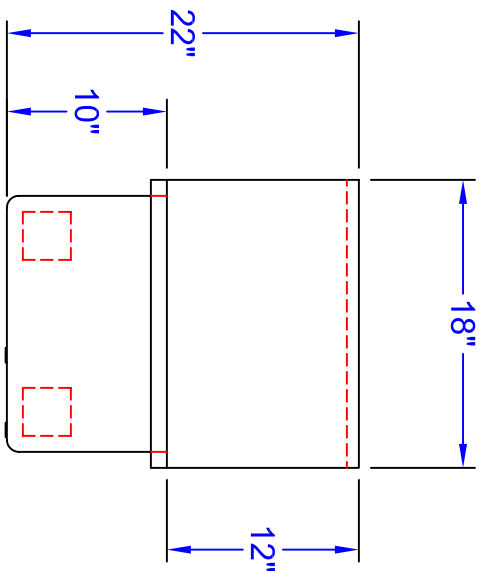

16GA. C-CHANNEL

BKDR-4
NOT TO SCALE
3-1/2" BASKET DRAIN

TURNDOWN FOR MOUNTING
SINK TO WALL CLIP

WALL BRACKET
(2 EA.)

MATERIALS
DECK: 16GA. S.S.
BASE: S.S.

REVISIONS:

JOHN BOOS & CO.

315 SOUTH FIRST STREET
P.O. BOX 609
EFFINGHAM, ILL. 62401
(217) 347-7701 / FAX (217) 347-7705

SHEET NUMBER:	QUAD LOCATION:	ROOM NUMBER:	ITEM NUMBER:	MODEL NUMBER:	SCALE:	DATE:	DRAWN BY:	SALES ORDER NUMBER:
				PBHS-W-1616	1"=1'	12-21-06	JK	