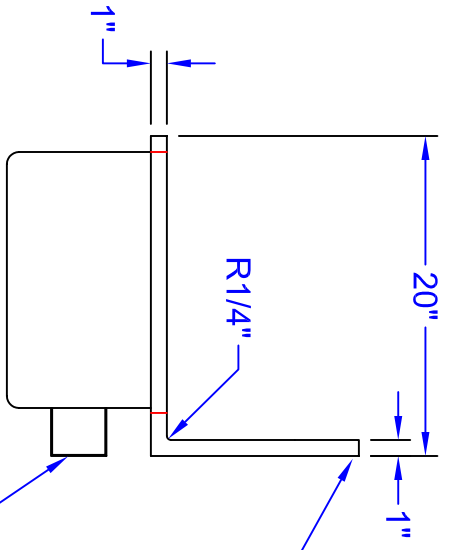

16GA. C-CHANNEL

BKDR-4
NOT TO SCALE
3-1/2" BASKET DRAIN

TURNDOWN FOR MOUNTING
SINK TO WALL CLIP

WALL BRACKET
(2 EA.)

MATERIALS
DECK: 16GA. S.S.
BASE: S.S.

REVISIONS:

JOHN BOOS & CO.

315 SOUTH FIRST STREET
P.O. BOX 609
EFFINGHAM, ILL. 62401
(217) 347-7701 / FAX (217) 347-7705

SHEET NUMBER:	QUAD LOCATION:	ROOM NUMBER:	ITEM NUMBER:	MODEL NUMBER:	SCALE:	DATE:	DRAWN BY:	SALES ORDER NUMBER:
				PBHS-W-1616	1"=1'	12-21-06	JK	