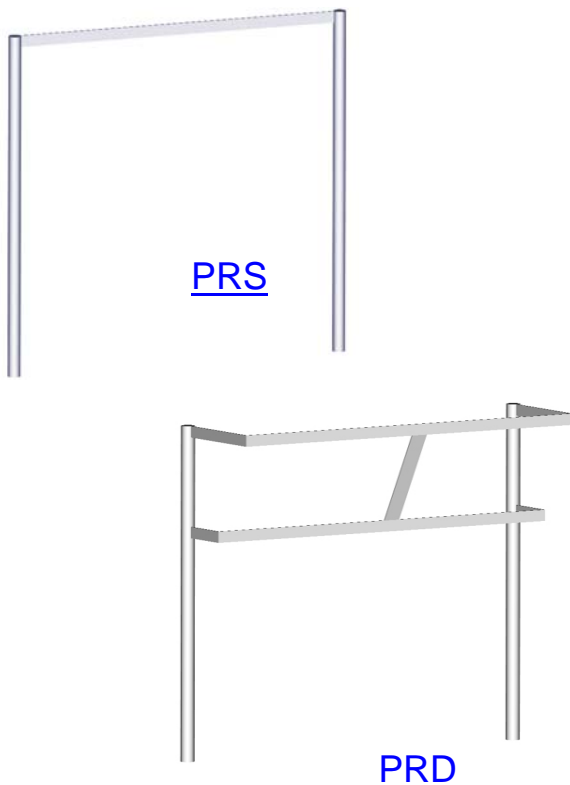

## "PRS" & "PRD" Stainless Steel POT RACKS

Model PRS Single Bar Rack  
 Model PRD Double Bar Rack

Model <u>PRS</u> Single - Bar Rack			
MODEL	LENGTH	HOOKS	QTY
PRS1A	26"	3	
PRS1	48"	4	
PRS2	60"	5	
PRS3	72"	6	
PRS3A	84"	7	
PRS4	96"	8	
PRS4A	108"	9	
PRS5	120"	10	

Notes: "POTRACKS" standard table mount for Ceiling Mount, use suffix "-C" I.E. PRS-C same price.

Model <u>PRD</u> Double - Bar Rack			
MODEL	LENGTH	HOOKS	QTY
PRD1A	36"	6	
PRD1	48"	8	
PRD2	60"	10	
PRD3	72"	12	
PRD3A	84"	14	
PRD4	96"	16	
PRD4A	108"	18	
PRD5	120"	20	

### FEATURES:

- \* Pot Racks are fabricated from 2"x3/16" Stainless Steel flat bar 16 gauge, type 300 stainless steel with # 3 polish, satin finish
- \* Uprights are 1 5/8" O.D. Round 16 gauge tubing, type 300 stainless steel with # 3 polish, satin finish
- \* **Table or Ceiling Mount** (Please Specify)
- \* All Pot Racks feature **Welded-Set-Up**
- \* Pot Hooks are Removable and Stainless Steel
- \* Table mount Pot Racks are 48" total height above work surface
- \* All models are approved by the National Sanitation Foundation

### MATERIAL:

- Frame: 2" x 3/16" Flat Bar, 16 gauge type 300 stainless steel # 3 polish, satin finish
- Uprights: 1 5/8" Round O.D., 16 gauge type 300 tubular stainless steel # 3 polish, satin finish
- Hooks: Stainless Steel