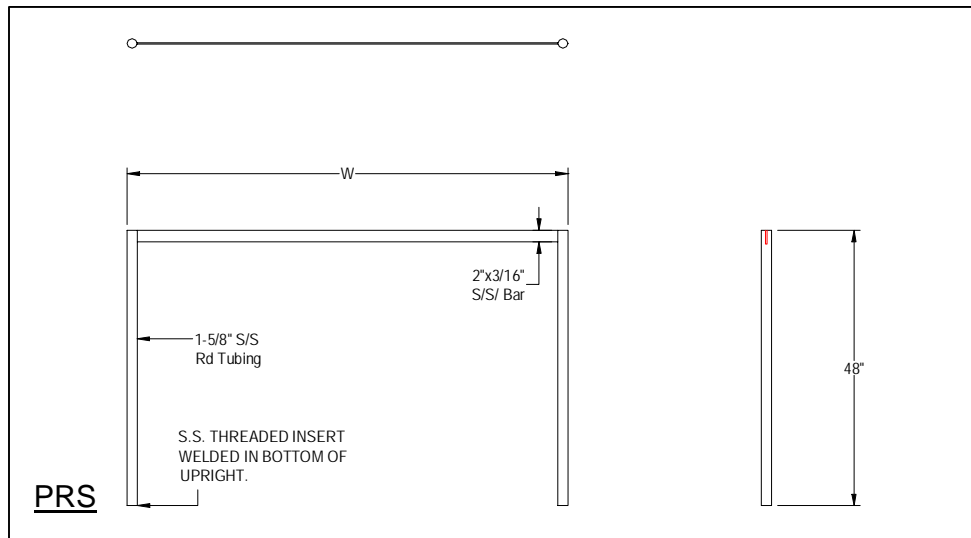

DETAILED SPECIFICATIONS

Shipped Welded set-Up

Units 6 ft. and longer are furnished with extra support bracket

All dimensions are typical.

Tolerance +/- .500".

Model PRS Single - Bar Rack			
MODEL	LENGTH	HOOKS	WT
PRS1A	36"	3	51
PRS1	48"	4	68
PRS2	60"	5	85
PRS3	72"	6	102
PRS3A	84"	7	119
PRS4	96"	8	136
PRS4A	108"	9	153
PRS5	120"	10	170

Model PRD Double - Bar Rack			
MODEL	LENGTH	HOOKS	WT
PRD1A	36"	6	75
PRD1	48"	8	100
PRD2	60"	10	125
PRD3	72"	12	150
PRD3A	84"	14	175
PRD4	96"	16	200
PRD4A	108"	18	225
PRD5	120"	20	250

John Boos & Co

315 South First - Effingham, IL 62401 Phone: 217-347-7701 - Fax: 217-347-7705

Email: sales@johnboos.com - Web-site: www.johnboos.com

March 2009

John Boos is constantly engaged in a program of improving products and therefore reserves the right to change specification without prior notice