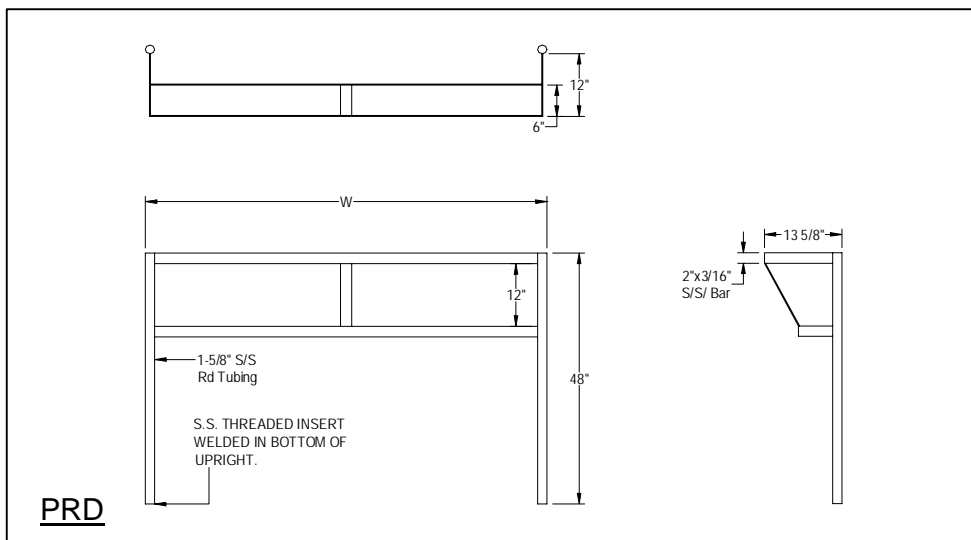

### FEATURES:

- \* Pot Racks are fabricated from 2"x3/16" Stainless Steel flat bar 16 gauge, type 300 stainless steel with # 3 polish, satin finish
- \* Uprights are 1 5/8" O.D. Round 16 gauge tubing, type 300 stainless steel with # 3 polish, satin finish
- \* **Table or Ceiling Mount** (Please Specify)
- \* All Pot Racks feature **Welded-Set-Up**
- \* Pot Hooks are Removable and Stainless Steel
- \* Table mount Pot Racks are 48" total height above work surface
- \* All models are approved by the National Sanitation Foundation

### MATERIAL:

- Frame: 2" x 3/16" Flat Bar, 16 gauge type 300 stainless steel # 3 polish, satin finish
- Uprights: 1 5/8" Round O.D., 16 gauge type 300 tubular stainless steel # 3 polish, satin finish
- Hooks: Stainless Steel

## DETAILED SPECIFICATIONS

Shipped Welded set-Up

Units 6 ft. and longer are furnished with extra support bracket

All dimensions are typical.

Tolerance +/- .500".

Model PRS Single - Bar Rack			
MODEL	LENGTH	HOOKS	WT
PRS1A	36"	3	51
PRS1	48"	4	68
PRS2	60"	5	85
PRS3	72"	6	102
PRS3A	84"	7	119
PRS4	96"	8	136
PRS4A	108"	9	153
PRS5	120"	10	170