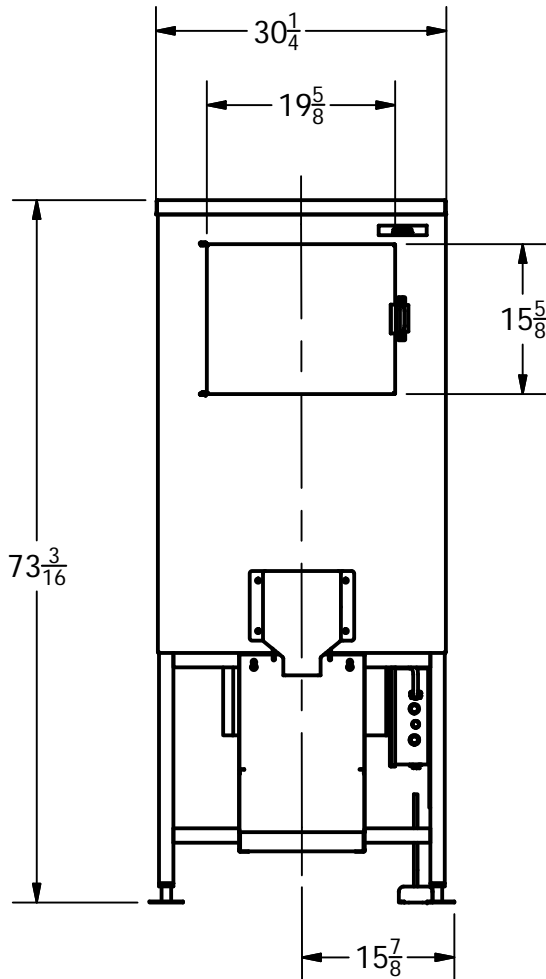

-CLOSURES TO ACCOMODATE ALL ICE MACHINE MANUFACTURERS
-STAINLESS STEEL CLOSURE & FRAME

ICE HANDLING & STORAGE EQUIPMENT

THIS DOCUMENT AND ALL INFORMATION SHOWN HERON ARE THE EXCLUSIVE PROPERTY OF KLOPPENBERG & COMPANY. USE OR DUPLICATION OF THIS DOCUMENT WITHOUT PRIOR WRITTEN CONSENT IS PROHIBITED, AND SHALL BE RETURNED UPON REQUEST.

UNLESS OTHERWISE SPECIFIED TOLERANCE IS $\pm 1/16"$		
NO.	REVISION	DATE

TITLE: DISPENSER 500
MATERIAL: DO NOT SCALE DRAWING

DATE: 4/5/2011
DRAWN BY: heama
SCALE:
PART NO. DISP 500
SHEET 1 OF 1