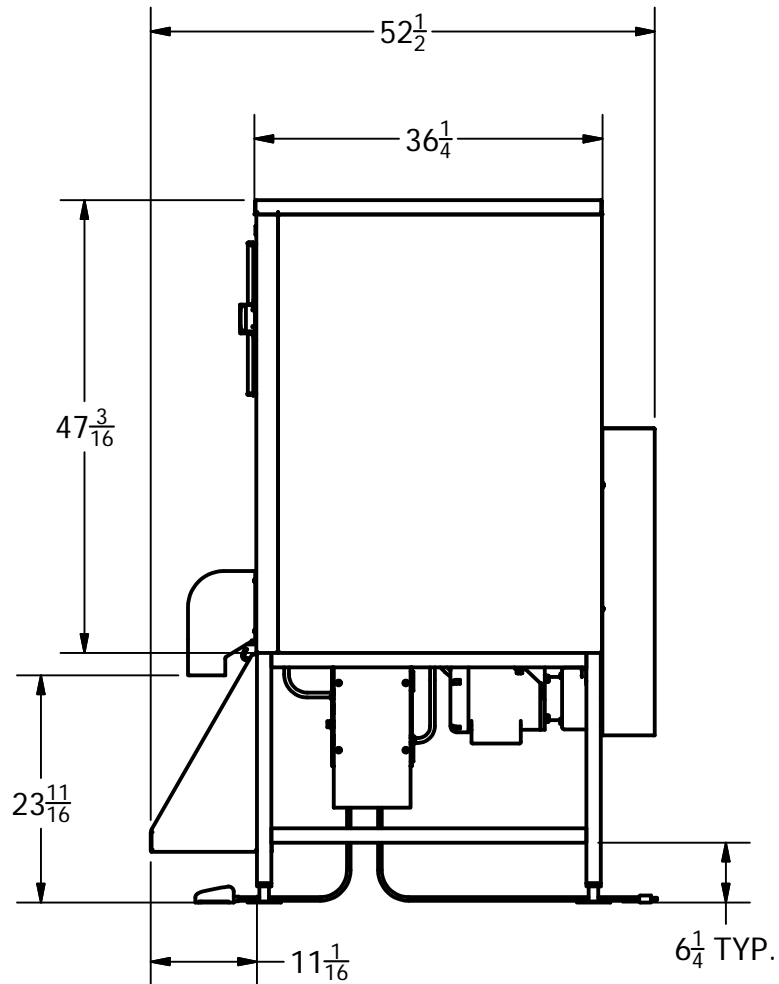

-CLOSURES TO ACCOMODATE ALL ICE MACHINE MANUFACTURERS
-STAINLESS STEEL CLOSURE & FRAME

ICE HANDLING & STORAGE EQUIPMENT

THIS DOCUMENT AND ALL INFORMATION SHOWN HERON ARE THE EXCLUSIVE PROPERTY OF KLOPPENBERG & COMPANY. USE OR DUPLICATION OF THIS DOCUMENT WITHOUT PRIOR WRITTEN CONSENT IS PROHIBITED, AND SHALL BE RETURNED UPON REQUEST.

UNLESS OTHERWISE SPECIFIED TOLERANCE IS $\pm 1/16"$		
NO.	REVISION	DATE

TITLE: DISPENSER 500
MATERIAL: DO NOT SCALE DRAWING

DATE: 4/5/2011
DRAWN BY: heama
SCALE:
PART NO. DISP 500
SHEET 1 OF 1