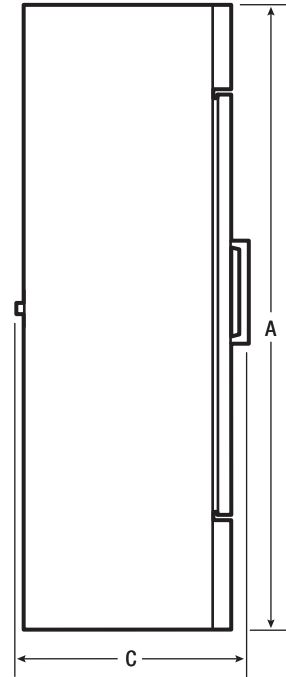

Side View

Plug Type (NEMA)
5-15P

EXTERIOR DIMENSIONS

Height A (Including Leveling Legs)	59"
Width B	27"
Overall Depth (Including Door & Handle) C	27-1/4"
Cabinet Depth D	24-1/16"
Depth (with Door 90° Open) E	51"

CERTIFICATIONS AND APPROVALS

Safety Certification	ETL
Sanitation Certification	ETL

ACCESSORIES

Shelf	5304487262
Shelf Clip	297121900

USA • 10200 David Taylor Drive • Charlotte, NC 28262 • 1-866-738-1640 • kelvinator.com • KelvinatorCommercial.USA@electrolux.com
CANADA • 5855 Terry Fox Way • Mississauga, ON L5V 3E4

KCGM9F 09/13

© 2013 Electrolux Home Products, Inc.