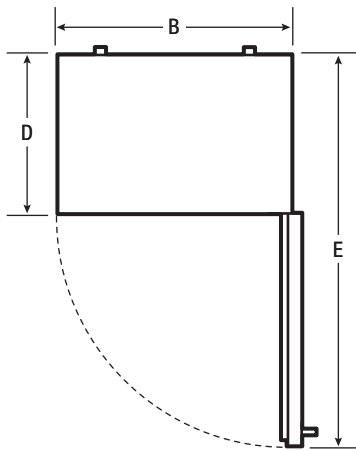

20 CU. FT. GLASS DOOR MERCHANDISER

KGM220RH

REFRIGERATOR

Top View