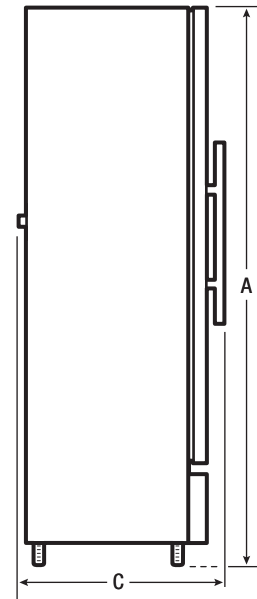

Side View

Plug Type (NEMA)
5-15P

EXTERIOR DIMENSIONS

Height A (Including Casters)	74-3/4"
Width B	32"
Overall Depth (Including Door & Handle) C	31-1/8"
Cabinet Depth D	26-3/8"
Depth (with Door 90° Open) E	59-3/8"

CERTIFICATIONS AND APPROVALS

ENERGY STAR® Qualified	Yes
Safety Certification	CSA
Sanitation Certification	NSF®

ACCESSORIES

Deep shelf, fits all except top position	216681903
Shelf support clips (Sold as singles, requires 4 per shelf)	297121900
Shallow top shelf (Only fits top position, white finish)	216682002
Trivet (White finish)	216681802

USA • 10200 David Taylor Drive • Charlotte, NC 28262 • 1-866-738-1640 • kelvinator.com • KelvinatorCommercial.USA@electrolux.com
CANADA • 5855 Terry Fox Way • Mississauga, ON L5V 3E4

KGM220RH 06/12

© 2012 Electrolux Home Products, Inc.