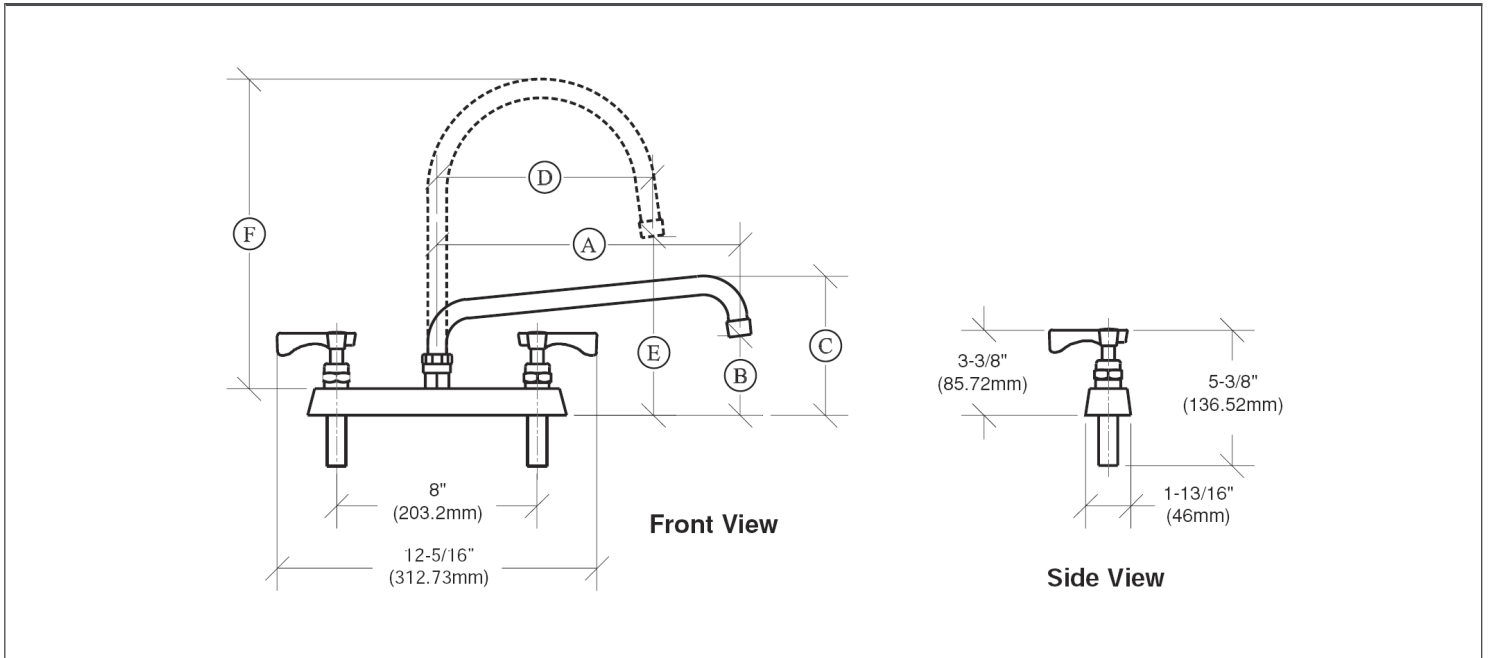

SPECIFICATIONS

- 8" on center deck mount with 1/2" NPT male inlets
- Rough in: Two 7/8" round holes on 8" centers
- Temperature Range: 40°F to 180°F
- Flow rate: 2 GPM max
- Shipping weight: 5 lbs.

APPROVED BY:

Rev. 05/2012
No. 15-5XXL

ROYAL SERIES PLUMBING

8" CENTER DECK MOUNT FAUCETS

MODEL: _____ PROJECT: _____ ITEM #: _____ QTY: _____

MODELS

STANDARD SPOUTS

Model Numbers	Ⓐ	Ⓑ	Ⓒ
15-506L	6"	2 1/2"	5"
15-508L	8"	2 1/2"	5"
15-510L	10"	2 3/4"	5 1/4"
15-512L	12"	3 1/4"	5 3/4"
15-514L	14"	3 5/8"	6 1/8"
15-516L	16"	4 5/8"	7 1/8"
15-5XXL*	N/A	N/A	N/A

GOOSENECK SPOUTS

Model Numbers	Ⓓ	Ⓔ	Ⓕ
15-525L	3 1/2"	5 7/8"	8 1/2"
15-501L	6"	6"	10"
15-502L	8 1/2"	7 5/8"	13"

*Base Model - Does not come with spout

DRAWING

APPROVED BY:

CERTIFICATIONS:

Due to our commitment to continued product improvement, specifications are subject to change without notice.