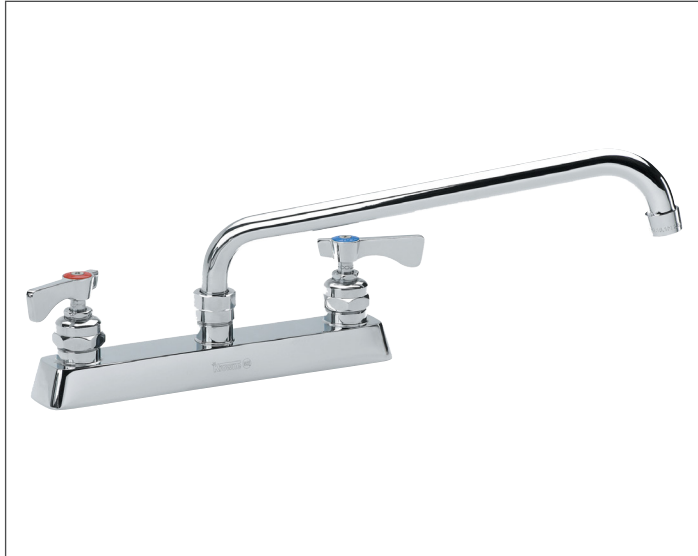

ROYAL SERIES PLUMBING

8" CENTER DECK MOUNT FAUCETS

MODEL: _____ PROJECT: _____ ITEM #: _____ QTY: _____

PRODUCT IMAGE

15-512L SHOWN

**15-5XXL SERIES ONLY AVAILABLE IN
LOW LEAD COMPLIANT MODELS**

STANDARD FEATURES

- 1/4 turn high performance ceramic cartridge valve with built-in back flow preventers
- Heavy-Duty solid brass spout with double O-Ring construction and welded shoulder for durability
- High precision machining and polished nickel chromium finish
- Color-coded handles
- Optional wrist blade handles available
- Full replacement parts available
- 1 Year Warranty
- **Low Lead Compliance**
All models meet California AB-1953 and Vermont S152 standards

SPECIFICATIONS

- 8" on center deck mount with 1/2" NPT male inlets
- Rough in: Two 7/8" round holes on 8" centers
- Temperature Range: 40°F to 180°F
- Flow rate: 2 GPM max
- Shipping weight: 5 lbs.

APPROVED BY: