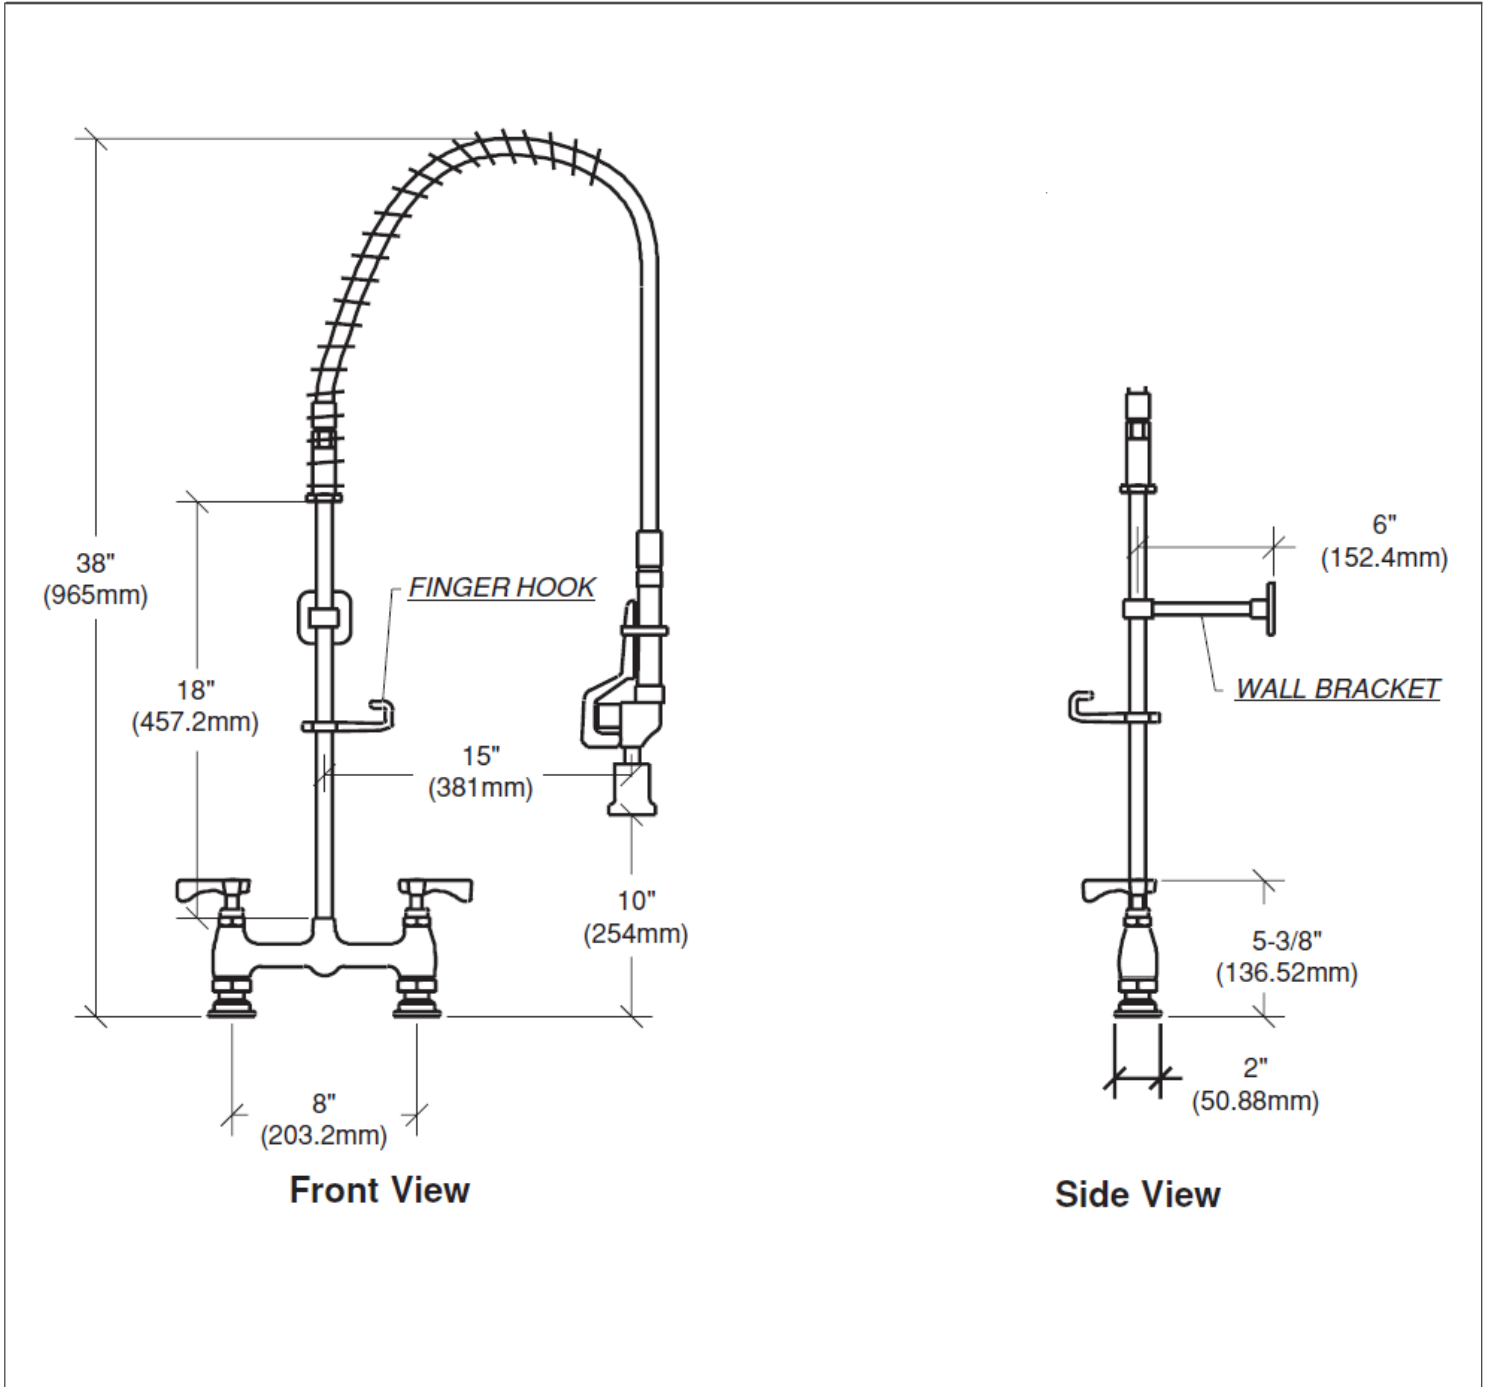

- 1/4 turn high performance ceramic cartridge valve with built-in back flow preventers
- Base constructed of chrome plated brass
- Mounting kit included (1/2" NPT x 1 1/2" male nipples with locknuts)
- Pre-assembled at factory to cut installation time
- 44" heavy-duty stainless steel clad flexible hose. Tested to 400 PSI
- Wall bracket included
- Full replacement parts available
- 1 Year Warranty
- **Low Lead Compliance**
"L" Models meet California AB-1953 and Vermont S152 standards

SPECIFICATIONS

- 8" center deck mount with 1/2" NPT female inlets
- 38" high with 15" overhang
- Riser Pipe with Hook: 3/8" NPT x 18". Pre-assembled to base at factory
- Water Saver Spray Head: 1 1/2 GPM @ 60 PSI flow rate complies with EPA Act 2005
- Rough in: Two 7/8" round holes on 8" centers
- Temperature Range: 40°F to 180°F
- Flow rate: 2 GPM max
- Shipping weight: 15 lbs.
- Quantity per case: 3

Rev. 09/2011
No. 17-208W

ROYAL SERIES PLUMBING

8" CENTER DECK MOUNT PRE-RINSE

MODEL: **17-208W** PROJECT: _____ ITEM #: _____ QTY: _____

DRAWING

APPROVED BY:

Due to our commitment to continued product improvement, specifications are subject to change without notice.