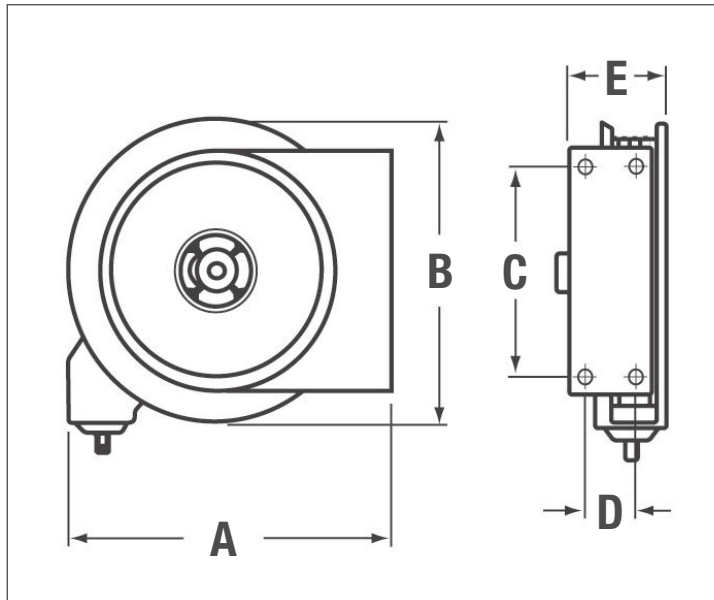

A	14 1/2"
B	13 3/4"
C	9 3/4"
D	2 1/2"
E	6"

APPROVED BY:

CERTIFICATIONS:

Due to our commitment to continued product improvement, specifications are subject to change without notice.

Printed in the USA

Krowne Metal Corporation

100 Haul Rd. Wayne, NJ 07470 • Toll Free: (800) 631-0442 • Fax: (973) 872-1129
sales@krowne.com • www.krowne.com • www.facebook.com/KrowneMetal • www.twitter.com/KrowneMetal

Rev. 09/2011
No. 24-503