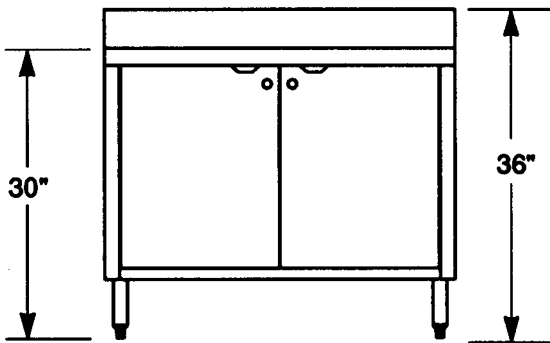

**Model No.:**  
**CL-CAB36**  
**CL-CAB48**

- 304 Stainless Steel, Welded and Polished Top Assembly, Ends, Bottom and Shelves
- Die Cast Heavy Duty 6" Equipment Legs
- Easily Removable 304 Stainless Steel Shelf (optional)
- Factory-Installed Stainless Steel Drain with 1 1/2" Standard Male Pipe Thread (Plumbing Access Hole Provided Back and Bottom)
- Standard Lengths - 36" and 48", With Other Lengths Available
- Shown With Optional Removable Doors With Locks
- Other Accessories Available
- Constructed to Meet NSF Specifications

**Model No.:**  
**CL-CAB36**  
**CL-CAB48**

Shown with optional removable doors with locks.

| MODEL    | A   |
|----------|-----|
| CL-CAB36 | 36" |
| CL-CAB48 | 48" |

Contact factory or local representative for further information.