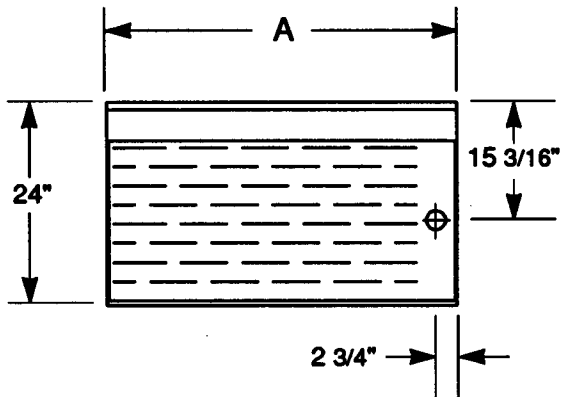

**Model No.:**  
**CL-CAB36**  
**CL-CAB48**

- 304 Stainless Steel, Welded and Polished Top Assembly, Ends, Bottom and Shelves
- Die Cast Heavy Duty 6" Equipment Legs
- Easily Removable 304 Stainless Steel Shelf (optional)
- Factory-Installed Stainless Steel Drain with 1 1/2" Standard Male Pipe Thread (Plumbing Access Hole Provided Back and Bottom)
- Standard Lengths - 36" and 48", With Other Lengths Available
- Shown With Optional Removable Doors With Locks
- Other Accessories Available
- Constructed to Meet NSF Specifications

**Model No.:**  
**CL-CAB36**  
**CL-CAB48**

Shown with optional removable doors with locks.

| MODEL    | A   |
|----------|-----|
| CL-CAB36 | 36" |
| CL-CAB48 | 48" |

Contact factory or local representative for further information.