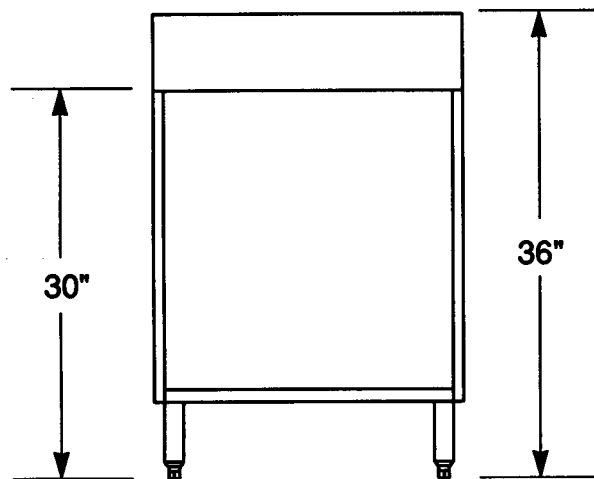

Model No.:
CL24OSR

Contact factory or local representative for further information.

Since La Crosse has a policy of continuous product improvement, it reserves the right to change design and specifications without notice.