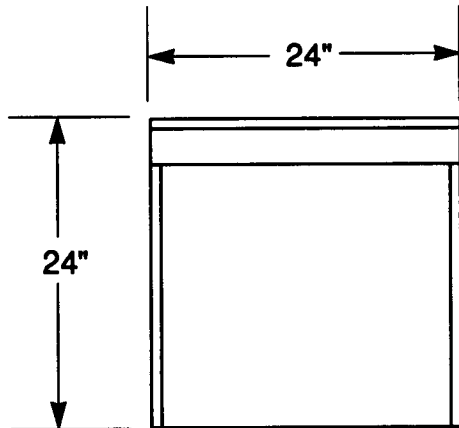

Model No.:
CL24OSR

Contact factory or local representative for further information.

Since La Crosse has a policy of continuous product improvement, it reserves the right to change design and specifications without notice.