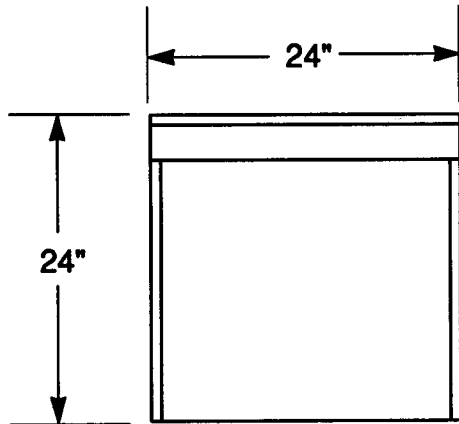

**Model No.:**  
**CL24SLD**

- 304 Stainless Steel Shelf, Ends, Back and Bottom
- Die Cast Heavy Duty 6" Equipment Legs with Adjustable Feet
- Approximately 50 Bottle Capacity
- Custom Lengths Available
- Constructed to Meet NSF Specifications

**Model No.:**  
**CL24SLD**

**Contact factory or local representative for further information.**

Since La Crosse has a policy of continuous product improvement, it reserves the right to change design and specifications without notice.