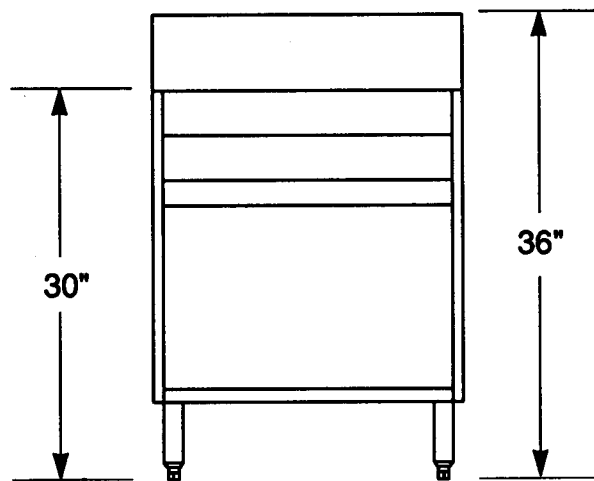

**Model No.:**  
**CL24SLD**

- 304 Stainless Steel Shelf, Ends, Back and Bottom
- Die Cast Heavy Duty 6" Equipment Legs with Adjustable Feet
- Approximately 50 Bottle Capacity
- Custom Lengths Available
- Constructed to Meet NSF Specifications

**Model No.:**  
**CL24SLD**

**Contact factory or local representative for further information.**

Since La Crosse has a policy of continuous product improvement, it reserves the right to change design and specifications without notice.