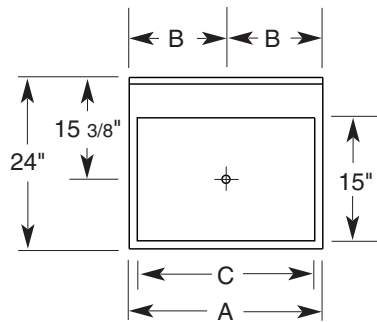

## Model Nos.:

CL18IC  
CL24IC  
CL30IC  
CL36IC  
CL48IC

- 304 Stainless Steel, Welded and Polished Top Assembly, Front Apron and Ends
- 304 Stainless Steel, Insulated Ice Bin with Factory-Installed Stainless Steel Drain with 1 1/2" Standard Male Pipe Thread
- Legs: Stainless Steel Tube and Welded Cross-Brace Construction with High-Impact Plastic Adjustable Feet
- Ice Chests Include 304 Stainless Steel Sliding Cover
- Ice Chest Units May be Installed Separately, Attached to Sink Models or Ordered as a Combination Sink/Ice Chest as Standard Construction
- Constructed to Meet NSF Specifications

## Ice Chests

MODEL	A	B	C	Capacity
CL18IC	18	9	16	70 lbs.
CL24IC	24	12	22	95 lbs.
CL30IC	30	15	28	120 lbs.
CL36IC	36	18	34	150 lbs.
CL48IC	48	24	46	200 lbs.

Ice Storage Depth - 11"

La Crosse has a policy of continuous product improvement, and reserves the right to change design and specifications without notice.