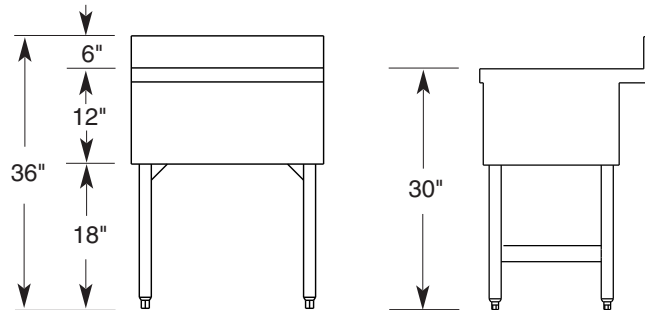

## Model Nos.:

CL18IC  
CL24IC  
CL30IC  
CL36IC  
CL48IC

- 304 Stainless Steel, Welded and Polished Top Assembly, Front Apron and Ends
- 304 Stainless Steel, Insulated Ice Bin with Factory-Installed Stainless Steel Drain with 1 1/2" Standard Male Pipe Thread
- Legs: Stainless Steel Tube and Welded Cross-Brace Construction with High-Impact Plastic Adjustable Feet
- Ice Chests Include 304 Stainless Steel Sliding Cover
- Ice Chest Units May be Installed Separately, Attached to Sink Models or Ordered as a Combination Sink/Ice Chest as Standard Construction
- Constructed to Meet NSF Specifications

## Ice Chests

MODEL	A	B	C	Capacity
CL18IC	18	9	16	70 lbs.
CL24IC	24	12	22	95 lbs.
CL30IC	30	15	28	120 lbs.
CL36IC	36	18	34	150 lbs.
CL48IC	48	24	46	200 lbs.

Ice Storage Depth - 11"

La Crosse has a policy of continuous product improvement, and reserves the right to change design and specifications without notice.