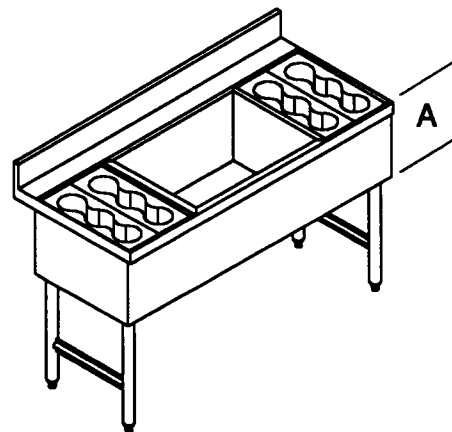

Model No.:
CL48-24CTC

With 7-Circuit Cold Plate
CL48-24CTC+7

- 304 Stainless Steel, Welded and Polished Top Assembly, Front Apron and Ends
- Insulated Ice Bin With Factory-Installed Stainless Steel Drain With 1 1/2" Standard Male Pipe Thread (When Provided With Cold Plate, Drain is 1/2" Standard Female Pipe Thread)
- Available in Different Lengths and/or With 36" Ice Chest
- Legs: Stainless Steel Tube and Welded Cross-Brace Construction, With High-Impact Plastic Adjustable Feet
- Includes Four Removable, High-Impact ABS Bottle Storage Wells
- Available with Optional 304 Stainless Steel Cover or Clear Plexiglass Ice Dome
- Constructed to Meet NSF Specifications

Model Nos.:
CL48-24CTC
CL48-24CTC+7

| Description | Dimension A |
|-----------------|-------------|
| w/o Cold Plate | 12" |
| with Cold Plate | 15" |

Contact factory or local representative for further information.