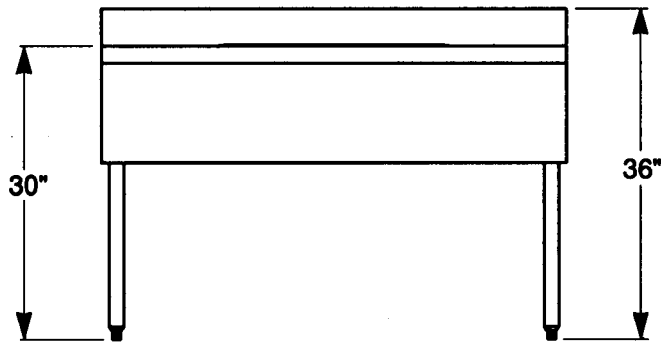

Model No.:
CL48-24CTC

With 7-Circuit Cold Plate
CL48-24CTC+7

- 304 Stainless Steel, Welded and Polished Top Assembly, Front Apron and Ends
- Insulated Ice Bin With Factory-Installed Stainless Steel Drain With 1 1/2" Standard Male Pipe Thread (When Provided With Cold Plate, Drain is 1/2" Standard Female Pipe Thread)
- Available in Different Lengths and/or With 36" Ice Chest
- Legs: Stainless Steel Tube and Welded Cross-Brace Construction, With High-Impact Plastic Adjustable Feet
- Includes Four Removable, High-Impact ABS Bottle Storage Wells
- Available with Optional 304 Stainless Steel Cover or Clear Plexiglass Ice Dome
- Constructed to Meet NSF Specifications

Model Nos.:
CL48-24CTC
CL48-24CTC+7

| Description | Dimension A |
|-----------------|-------------|
| w/o Cold Plate | 12" |
| with Cold Plate | 15" |

Contact factory or local representative for further information.