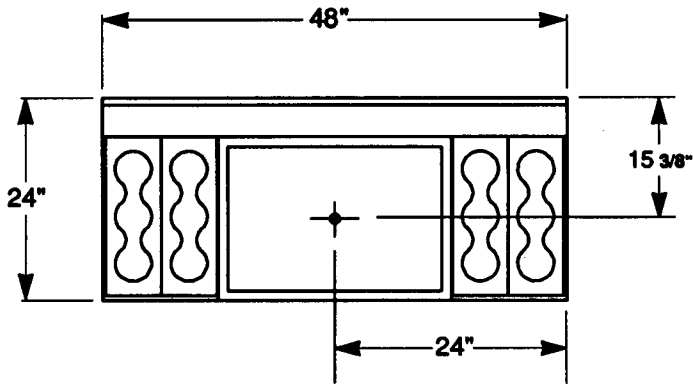

Model No.:
CL48-24CTC

With 7-Circuit Cold Plate
CL48-24CTC+7

- 304 Stainless Steel, Welded and Polished Top Assembly, Front Apron and Ends
- Insulated Ice Bin With Factory-Installed Stainless Steel Drain With 1 1/2" Standard Male Pipe Thread (When Provided With Cold Plate, Drain is 1/2" Standard Female Pipe Thread)
- Available in Different Lengths and/or With 36" Ice Chest
- Legs: Stainless Steel Tube and Welded Cross-Brace Construction, With High-Impact Plastic Adjustable Feet
- Includes Four Removable, High-Impact ABS Bottle Storage Wells
- Available with Optional 304 Stainless Steel Cover or Clear Plexiglass Ice Dome
- Constructed to Meet NSF Specifications

Model Nos.:
CL48-24CTC
CL48-24CTC+7

| Description | Dimension A |
|-----------------|-------------|
| w/o Cold Plate | 12" |
| with Cold Plate | 15" |

Contact factory or local representative for further information.