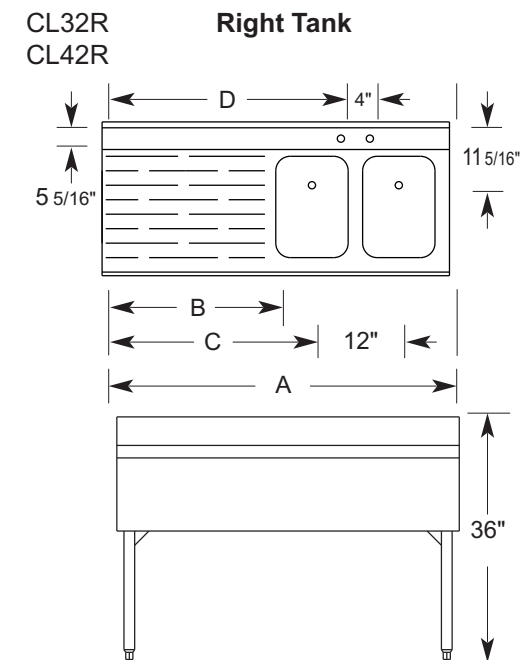

Drainboards

Tanks Size:

Right to Left 10"
Front to Back 14"
Depth 9 3/4"

Drain Connections:

1 1/2" I.P.S. - Std. Thread

Faucet Mtg. Holes:

1" diameter

All Units:

304 Stainless Steel Top Assembly
Front Apron and Ends