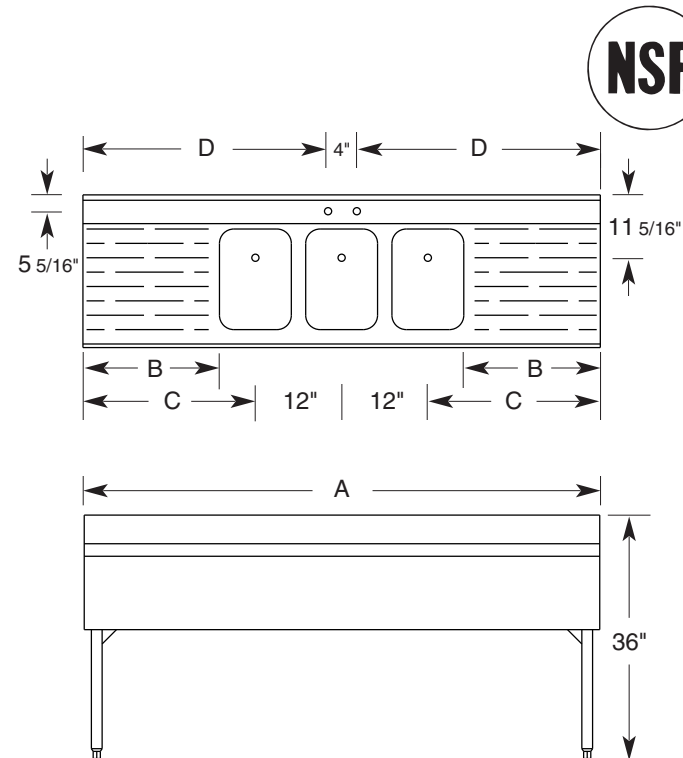

### Four Center Tanks

MODEL	A	B	C	D
CL64C	72	13	18	22
CL74C	84	19	24	28
CL84C	96	25	30	34
CL94C	108	31	36	40
CL104C	120	37	42	46

La Crosse has a policy of continuous product improvement, and reserves the right to change design and specifications without notice.