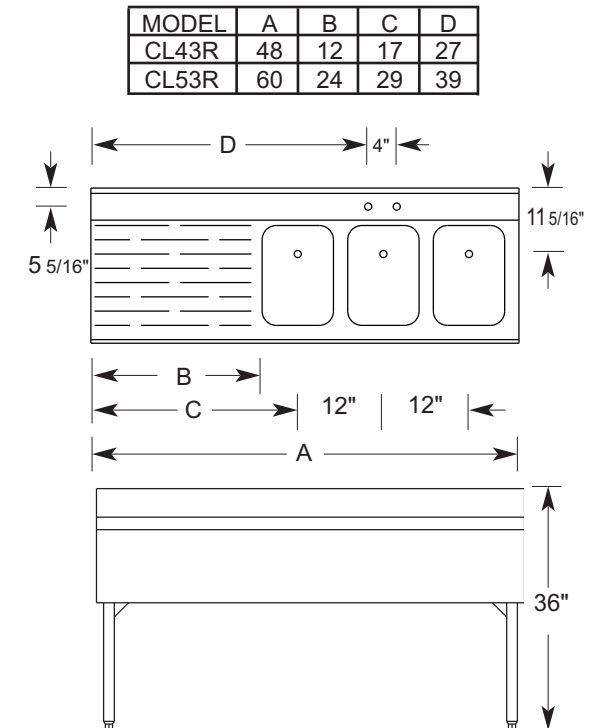

Right Tank

MODEL	A	B	C	D
CL43R	48	12	17	27
CL53R	60	24	29	39