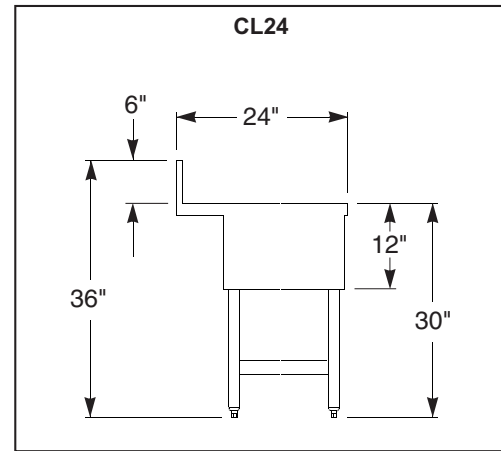

CL73C

- 304 Stainless Steel, Welded and Polished Top Assembly, Front Apron and Ends
- 20-Gauge Polished, Deep-Drawn 304 Stainless Steel Tanks
- Galvanized Steel Understructure
- Legs: Stainless Steel Tube and Welded Cross-Brace Construction, with High-Impact Plastic Adjustable Feet
- Stainless Steel Drain with 1 1/2" Standard Male Pipe Thread, Gasket and Nut Field Installed
- Chrome Plated Overflow Tubes with Rubber Grommet for Each Sink
- Backsplash Mounted Faucets with 4" Centers (1 Faucet with 3 Tanks or Fewer Models; 2 Faucets for 4 Tank Models)
- Constructed to Meet NSF Specifications

# Specifications

MODEL	A	B	C	D
CL31C	36	13	18	16
CL31L	36	24	7	27
CL31R	36	24	7	27

MODEL	A	B	C	D
CL32L	36	12	17	21
CL32R	36	12	17	21
CL42C	48	13	18	22
CL42L	48	24	29	33
CL42R	48	24	29	33

## Drainboards

Tanks Size:

Right to Left 10"  
Front to Back 14"  
Depth 9 3/4"

Drain Connections:

1 1/2" I.P.S. - Std. Thread

Faucet Mtg. Holes:

1" diameter

All Units: