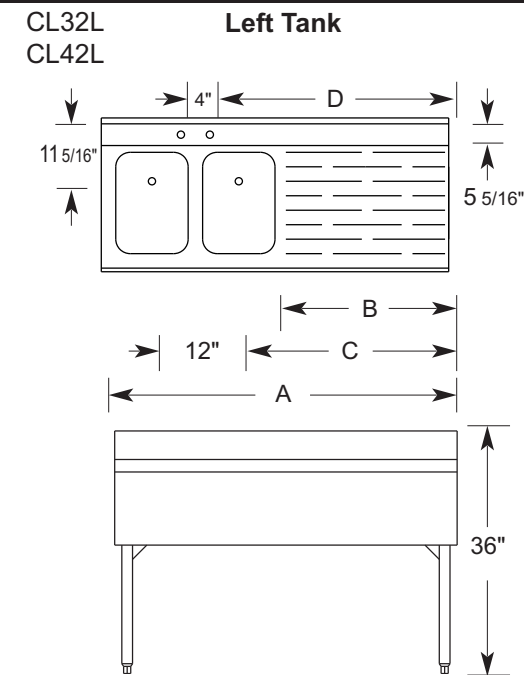

Drainboards

Tanks Size:

Right to Left 10"
Front to Back 14"
Depth 9 3/4"

Drain Connections:

1 1/2" I.P.S. - Std. Thread

Faucet Mtg. Holes:

1" diameter

All Units:

304 Stainless Steel Top Assembly
Front Apron and Ends