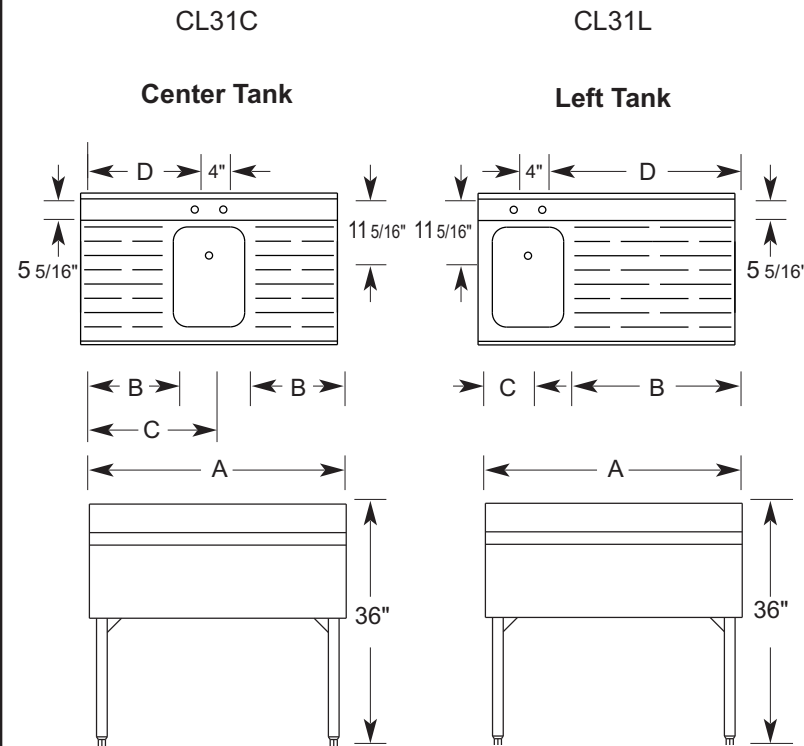

Specifications

MODEL	A	B	C	D
CL31C	36	13	18	16
CL31L	36	24	7	27
CL31R	36	24	7	27