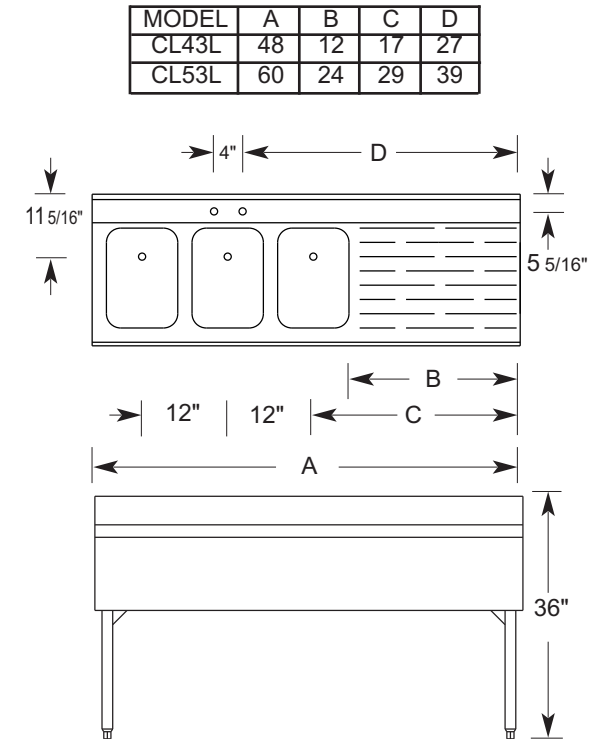

Left Tank

MODEL	A	B	C	D
CL43L	48	12	17	27
CL53L	60	24	29	39