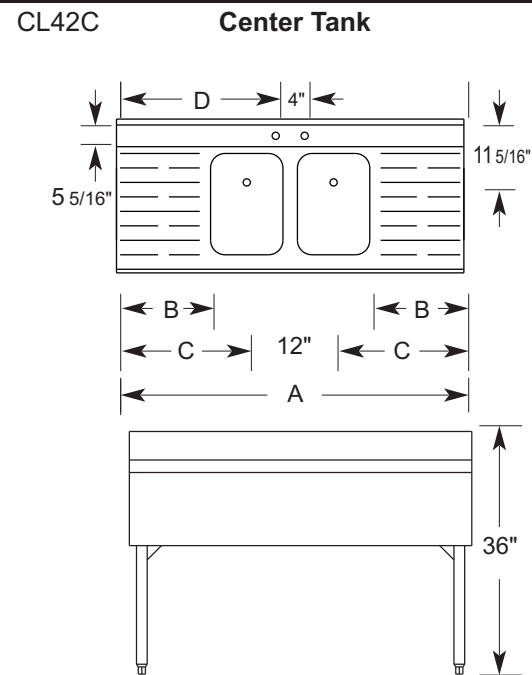

CL73C

- 304 Stainless Steel, Welded and Polished Top Assembly, Front Apron and Ends
- 20-Gauge Polished, Deep-Drawn 304 Stainless Steel Tanks
- Galvanized Steel Understructure
- Legs: Stainless Steel Tube and Welded Cross-Brace Construction, with High-Impact Plastic Adjustable Feet
- Stainless Steel Drain with 1 1/2" Standard Male Pipe Thread, Gasket and Nut Field Installed
- Chrome Plated Overflow Tubes with Rubber Grommet for Each Sink
- Backsplash Mounted Faucets with 4" Centers (1 Faucet with 3 Tanks or Fewer Models; 2 Faucets for 4 Tank Models)
- Constructed to Meet NSF Specifications

# Specifications

MODEL	A	B	C	D
CL31C	36	13	18	16
CL31L	36	24	7	27
CL31R	36	24	7	27

MODEL	A	B	C	D
CL32L	36	12	17	21
CL32R	36	12	17	21
CL42C	48	13	18	22
CL42L	48	24	29	33
CL42R	48	24	29	33

## Drainboards

Tanks Size:

Right to Left 10"  
Front to Back 14"  
Depth 9 3/4"

Drain Connections:

1 1/2" I.P.S. - Std. Thread

Faucet Mtg. Holes:

1" diameter

All Units: