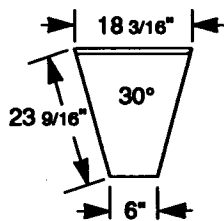

- 304 Stainless Steel Backsplash, Top and Front Apron
- Designed to Attach to Adjacent Units
- Custom Sizes and Shapes Available

Model Nos.:

Front

CLFSF30
 CLFSF45
 CLFSF60
 CLFSF90

Rear

CLFSR30
 CLFSR45
 CLFSR60
 CLFSR90

Corner

CLDC90FS

FILLER SECTION - REAR

FILLER SECTION - FRONT

Contact factory or local representative for further information.

Since La Crosse has a policy of continuous product improvement, it reserves the right to change design and specifications without notice.