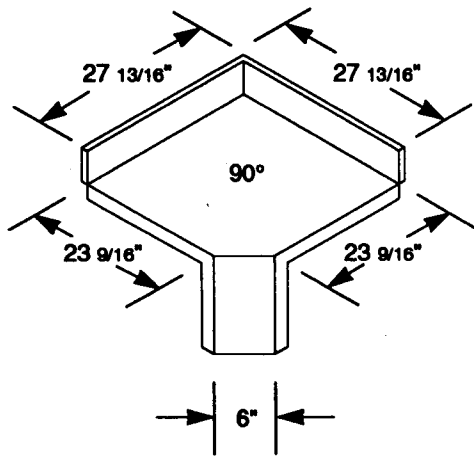

CLFSF90

Rear

CLFSR30

CLFSR45

CLFSR60

CLFSR90

Corner

CLDC90FS

- 304 Stainless Steel Backsplash, Top and Front Apron
- Designed to Attach to Adjacent Units
- Custom Sizes and Shapes Available

Model Nos.:

Front

CLFSF30
 CLFSF45
 CLFSF60
 CLFSF90

Rear

CLFSR30
 CLFSR45
 CLFSR60
 CLFSR90

Corner

CLDC90FS

FILLER SECTION - REAR

FILLER SECTION - FRONT

Contact factory or local representative for further information.

Since La Crosse has a policy of continuous product improvement, it reserves the right to change design and specifications without notice.