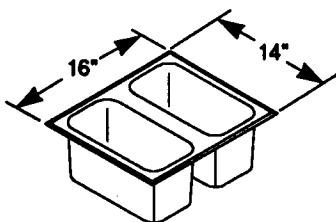

Model Nos.:

<u>w/Faucet Deck</u>	<u>wo/Faucet Deck</u>
CS1DI	CS1DIA
CS2DI	CS2DIA
CS3DI	CS3DIA
CS4DI	CS4DIA

- 304 20-Gauge Stainless Steel One-Piece Assembly
- Stainless Steel 3 Inch Strainer Basket Drain(s) with 1 1/2" Standard Male Pipe Thread
- Includes Deck-Mounted Faucet(s); Faucet Mounted Through Counter Top on Models Without Deck
- Each Tank is 6" x 12" x 6" Deep

Model Nos.:

<u>w/Faucet Deck</u>	<u>wo/Faucet Deck</u>
CS1DI	CS1DIA
CS2DI	CS2DIA
CS3DI	CS3DIA
CS4DI	CS4DIA

NOTE: For counter cut out, subtract 1" from length and depth dimensions.

CS1DI

CS2DI

CS3DI

CS4DI

CS1DIA