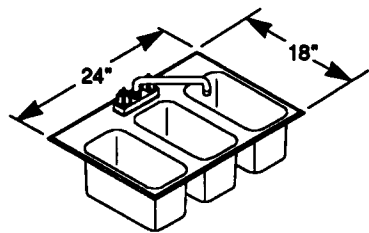

Model Nos.:

<u>w/Faucet Deck</u>	<u>wo/Faucet Deck</u>
CS1DI	CS1DIA
CS2DI	CS2DIA
CS3DI	CS3DIA
CS4DI	CS4DIA

- 304 20-Gauge Stainless Steel One-Piece Assembly
- Stainless Steel 3 Inch Strainer Basket Drain(s) with 1 1/2" Standard Male Pipe Thread
- Includes Deck-Mounted Faucet(s); Faucet Mounted Through Counter Top on Models Without Deck
- Each Tank is 6" x 12" x 6" Deep

Model Nos.:

<u>w/Faucet Deck</u>	<u>wo/Faucet Deck</u>
CS1DI	CS1DIA
CS2DI	CS2DIA
CS3DI	CS3DIA
CS4DI	CS4DIA

NOTE: For counter cut out, subtract 1" from length and depth dimensions.

CS1DI

CS2DI

CS3DI

CS4DI

CS1DIA