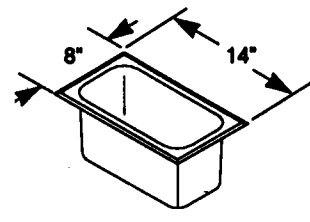

Model Nos.:

<u>w/Faucet Deck</u>	<u>wo/Faucet Deck</u>
CS1DI	CS1DIA
CS2DI	CS2DIA
CS3DI	CS3DIA
CS4DI	CS4DIA

- 304 20-Gauge Stainless Steel One-Piece Assembly
- Stainless Steel 3 Inch Strainer Basket Drain(s) with 1 1/2" Standard Male Pipe Thread
- Includes Deck-Mounted Faucet(s); Faucet Mounted Through Counter Top on Models Without Deck
- Each Tank is 6" x 12" x 6" Deep

Model Nos.:

<u>w/Faucet Deck</u>	<u>wo/Faucet Deck</u>
CS1DI	CS1DIA
CS2DI	CS2DIA
CS3DI	CS3DIA
CS4DI	CS4DIA

NOTE: For counter cut out, subtract 1" from length and depth dimensions.

CS1DI

CS2DI

CS3DI

CS4DI

CS1DIA