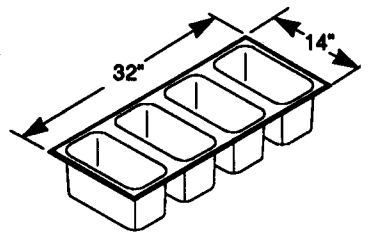

CS4DIA

Contact factory or local representative for further information.

Since La Crosse has a policy of continuous product improvement, it reserves the right to change design and specifications without notice.