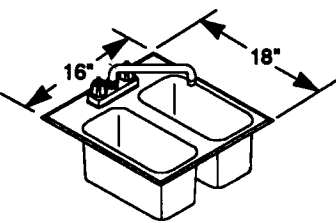

Model Nos.:

<u>w/Faucet Deck</u>	<u>wo/Faucet Deck</u>
CS1DI	CS1DIA
CS2DI	CS2DIA
CS3DI	CS3DIA
CS4DI	CS4DIA

- 304 20-Gauge Stainless Steel One-Piece Assembly
- Stainless Steel 3 Inch Strainer Basket Drain(s) with 1 1/2" Standard Male Pipe Thread
- Includes Deck-Mounted Faucet(s); Faucet Mounted Through Counter Top on Models Without Deck
- Each Tank is 6" x 12" x 6" Deep

Model Nos.:

<u>w/Faucet Deck</u>	<u>wo/Faucet Deck</u>
CS1DI	CS1DIA
CS2DI	CS2DIA
CS3DI	CS3DIA
CS4DI	CS4DIA

NOTE: For counter cut out, subtract 1" from length and depth dimensions.

CS1DI

CS2DI

CS3DI

CS4DI

CS1DIA