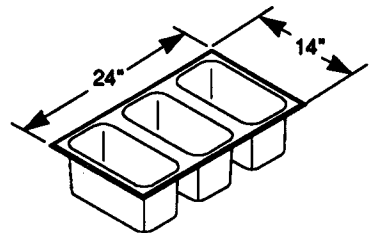

Model Nos.:

<u>w/Faucet Deck</u>	<u>wo/Faucet Deck</u>
CS1DI	CS1DIA
CS2DI	CS2DIA
CS3DI	CS3DIA
CS4DI	CS4DIA

NOTE: For counter cut out, subtract 1" from length and depth dimensions.

CS3DIA

Contact factory or local representative for further information.

Since La Crosse has a policy of continuous product improvement, it reserves the right to change design and specifications without notice.