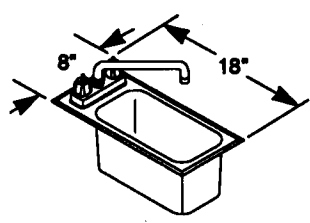

Model Nos.:

<u>w/Faucet Deck</u>	<u>wo/Faucet Deck</u>
CS1DI	CS1DIA
CS2DI	CS2DIA
CS3DI	CS3DIA
CS4DI	CS4DIA

- 304 20-Gauge Stainless Steel One-Piece Assembly
- Stainless Steel 3 Inch Strainer Basket Drain(s) with 1 1/2" Standard Male Pipe Thread
- Includes Deck-Mounted Faucet(s); Faucet Mounted Through Counter Top on Models Without Deck
- Each Tank is 6" x 12" x 6" Deep

Model Nos.:

<u>w/Faucet Deck</u>	<u>wo/Faucet Deck</u>
CS1DI	CS1DIA
CS2DI	CS2DIA
CS3DI	CS3DIA
CS4DI	CS4DIA

NOTE: For counter cut out, subtract 1" from length and depth dimensions.

CS1DI

CS2DI

CS3DI

CS4DI

CS1DIA