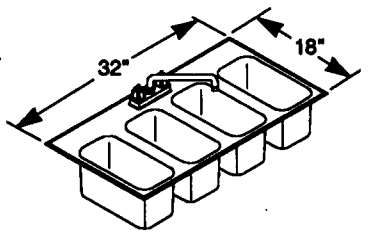

Model Nos.:

<u>w/Faucet Deck</u>	<u>wo/Faucet Deck</u>
CS1DI	CS1DIA
CS2DI	CS2DIA
CS3DI	CS3DIA
CS4DI	CS4DIA

- 304 20-Gauge Stainless Steel One-Piece Assembly
- Stainless Steel 3 Inch Strainer Basket Drain(s) with 1 1/2" Standard Male Pipe Thread
- Includes Deck-Mounted Faucet(s); Faucet Mounted Through Counter Top on Models Without Deck
- Each Tank is 6" x 12" x 6" Deep

Model Nos.:

<u>w/Faucet Deck</u>	<u>wo/Faucet Deck</u>
CS1DI	CS1DIA
CS2DI	CS2DIA
CS3DI	CS3DIA
CS4DI	CS4DIA

NOTE: For counter cut out, subtract 1" from length and depth dimensions.

CS1DI

CS2DI

CS3DI

CS4DI

CS1DIA