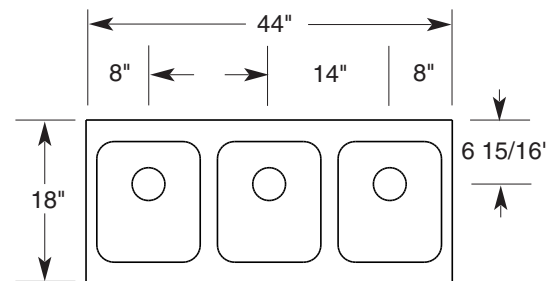

Specifications

**FREE STANDING
& DROP-INS**

NSF

3 Tanks

DI3CD-121412

Counter Cut Out: 40 1/2" x 15"

4 Tanks

DI4CD-121412

Counter Cut Out: 54 1/2" x 15"

Each Bowl 12" x 14" x 12"

La Crosse has a policy of continuous product improvement, and reserves the right to change design and specifications without notice.

W6636 L. B. White Road, Onalaska, WI 54650 | PH: 608-783-2800 | TOLL FREE: 800-345-0018 | FAX: 608-783-6115 | www.lacrossecooler.com

W6636 L. B. White Road, Onalaska, WI 54650 | PH: 608-783-2800 | TOLL FREE: 800-345-0018 | FAX: 608-783-6115 | www.lacrossecooler.com

Specifications

Drop-ins With Drainboards

Tanks Size:
 Right to Left 12"
 Front to Back 14"
 Depth 12"
 Drain Connections:
 1 1/2" I.P.S. - Std. Thread
 Faucet Mtg. Holes
 1" diameter
 All Units
 304 Stainless Steel
 Front Apron and Ends

MODEL	A	B	C
DI63CD-121412	72"	22"	14 1/2"
DI73CD-121412	84"	28"	20 1/2"
DI83CD-121412	96"	34"	26 1/2"
DI74CD-121412	84"	21"	13 1/2"
DI84CD-121412	96"	27"	19 1/2"

For counter cut-out subtract 2 5/8" from length and depth dimensions.