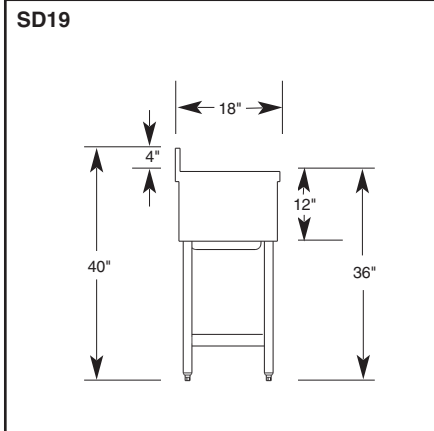

3 Tanks

DI3CD-121412

4 Tanks

DI4CD-121412

SK84CD-121412

DI74CD-121412

- 304 stainless steel, welded and polished top assembly, front apron and ends (free standing models)
- 304 stainless steel, one-piece assembly with 18 gauge support frame (drop-in models)
- 18 gauge, polished deep-drawn 304 stainless steel tanks (12" x 14" x 12")
- Faucet(s) and 3" strainer basket drain(s) with 1 1/2" standard male pipe thread, gasket and nut--field installed
- Legs: steel tube and welded cross-brace construction, with corrosion-resistant hammertone paint and high-impact plastic adjustable feet (free-standing models)
- Constructed to meet NSF specifications

W6636 L. B. White Road, Onalaska, WI 54650 | PH: 608-783-2800 | TOLL FREE: 800-345-0018 | FAX: 608-783-6115 | www.lacrossecooler.com

Specifications

Drop-ins With Drainboards

Tanks Size:
 Right to Left 12"
 Front to Back 14"
 Depth 12"
 Drain Connections:
 1 1/2" I.P.S. - Std. Thread
 Faucet Mtg. Holes
 1" diameter
 All Units
 304 Stainless Steel
 Front Apron and Ends

MODEL	A	B	C
DI63CD-121412	72"	22"	14 1/2"
DI73CD-121412	84"	28"	20 1/2"
DI83CD-121412	96"	34"	26 1/2"
DI74CD-121412	84"	21"	13 1/2"
DI84CD-121412	96"	27"	19 1/2"

For counter cut-out subtract 2 5/8" from length and depth dimensions.