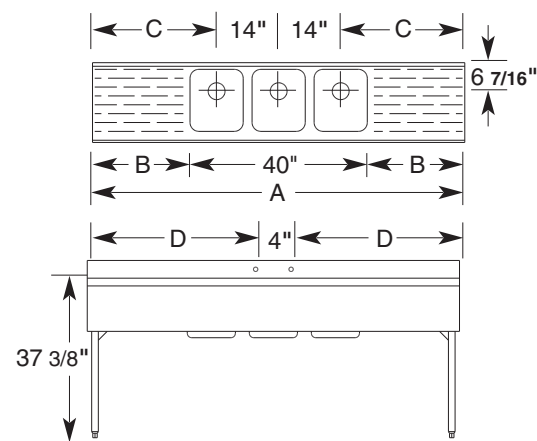

Three Center Tanks

MODEL	A	B	C	D
S63CD	72	16	22	34
S73CD	84	22	28	40
S83CD	96	28	34	46