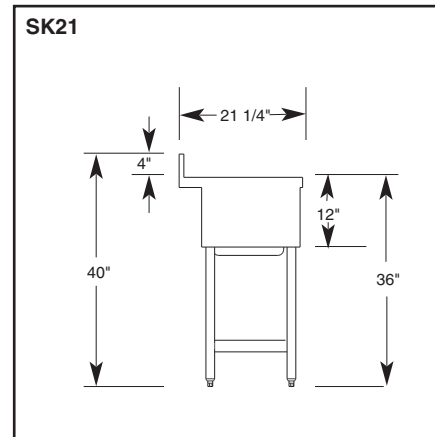

W6636 L. B. White Road, Onalaska, WI 54650 | PH: 608-783-2800 | TOLL FREE: 800-345-0018 | FAX: 608-783-6115 | www.lacrossecooler.com

Specifications

Drop-ins With Drainboards

Tanks Size:
 Right to Left 12"
 Front to Back 14"
 Depth 12"
 Drain Connections:
 1 1/2" I.P.S. - Std. Thread
 Faucet Mtg. Holes
 1" diameter
 All Units
 304 Stainless Steel
 Front Apron and Ends

MODEL	A	B	C
DI63CD-121412	72"	22"	14 1/2"
DI73CD-121412	84"	28"	20 1/2"
DI83CD-121412	96"	34"	26 1/2"
DI74CD-121412	84"	21"	13 1/2"
DI84CD-121412	96"	27"	19 1/2"

For counter cut-out subtract 2 5/8" from length and depth dimensions.