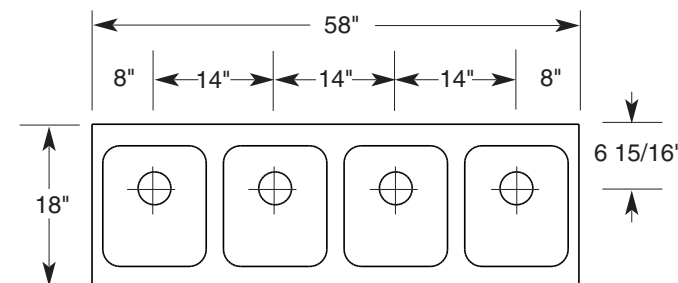

Specifications

**FREE STANDING
& DROP-INS**

NSF

3 Tanks

DI3CD-121412

Counter Cut Out: 40 1/2" x 15"

4 Tanks

DI4CD-121412

Counter Cut Out: 54 1/2" x 15"

Each Bowl 12" x 14" x 12"

La Crosse has a policy of continuous product improvement, and reserves the right to change design and specifications without notice.

W6636 L. B. White Road, Onalaska, WI 54650 | PH: 608-783-2800 | TOLL FREE: 800-345-0018 | FAX: 608-783-6115 | www.lacrossecooler.com

W6636 L. B. White Road, Onalaska, WI 54650 | PH: 608-783-2800 | TOLL FREE: 800-345-0018 | FAX: 608-783-6115 | www.lacrossecooler.com

Specifications

Drop-ins With Drainboards

Tanks Size:
 Right to Left 12"
 Front to Back 14"
 Depth 12"
 Drain Connections:
 1 1/2" I.P.S. - Std. Thread
 Faucet Mtg. Holes
 1" diameter
 All Units
 304 Stainless Steel
 Front Apron and Ends

MODEL	A	B	C
DI63CD-121412	72"	22"	14 1/2"
DI73CD-121412	84"	28"	20 1/2"
DI83CD-121412	96"	34"	26 1/2"
DI74CD-121412	84"	21"	13 1/2"
DI84CD-121412	96"	27"	19 1/2"

For counter cut-out subtract 2 5/8" from length and depth dimensions.