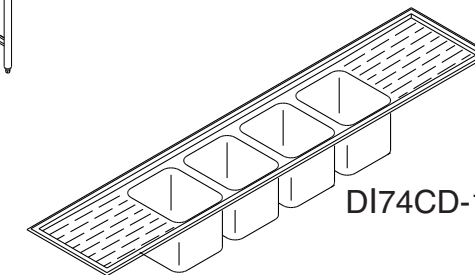

3 Tanks

DI3CD-121412

4 Tanks

DI4CD-121412

SK84CD-121412

DI74CD-121412

- 304 stainless steel, welded and polished top assembly, front apron and ends (free standing models)
- 304 stainless steel, one-piece assembly with 18 gauge support frame (drop-in models)
- 18 gauge, polished deep-drawn 304 stainless steel tanks (12" x 14" x 12")
- Faucet(s) and 3" strainer basket drain(s) with 1 1/2" standard male pipe thread, gasket and nut--field installed
- Legs: steel tube and welded cross-brace construction, with corrosion-resistant hammertone paint and high-impact plastic adjustable feet (free-standing models)
- Constructed to meet NSF specifications

W6636 L. B. White Road, Onalaska, WI 54650 | PH: 608-783-2800 | TOLL FREE: 800-345-0018 | FAX: 608-783-6115 | www.lacrossecooler.com

Specifications

Drop-ins With Drainboards

Tanks Size:
 Right to Left 12"
 Front to Back 14"
 Depth 12"
 Drain Connections:
 1 1/2" I.P.S. - Std. Thread
 Faucet Mtg. Holes
 1" diameter
 All Units
 304 Stainless Steel
 Front Apron and Ends