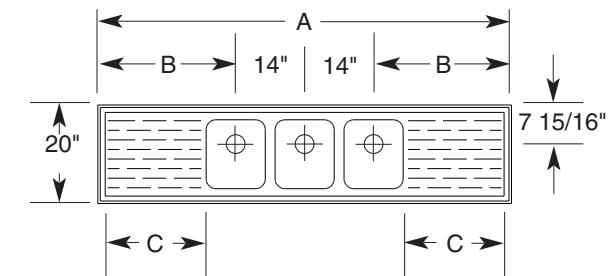

DI63CD-121412
DI73CD-121412
DI83CD-121412