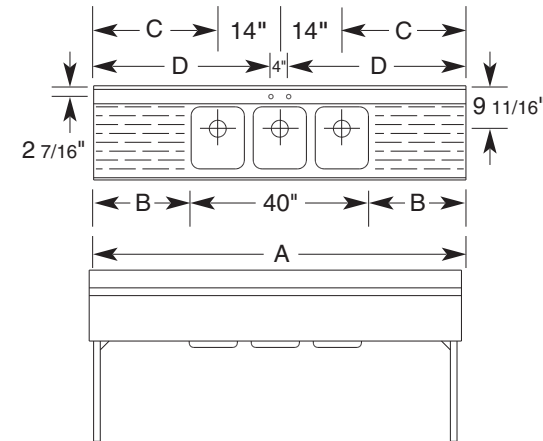

W6636 L. B. White Road, Onalaska, WI 54650 | PH: 608-783-2800 | TOLL FREE: 800-345-0018 | FAX: 608-783-6115 | www.lacrossecooler.com

Specifications

Drop-ins With Drainboards

Tanks Size:
 Right to Left 12"
 Front to Back 14"
 Depth 12"
 Drain Connections:
 1 1/2" I.P.S. - Std. Thread
 Faucet Mtg. Holes
 1" diameter
 All Units
 304 Stainless Steel
 Front Apron and Ends

MODEL	A	B	C
DI63CD-121412	72"	22"	14 1/2"
DI73CD-121412	84"	28"	20 1/2"
DI83CD-121412	96"	34"	26 1/2"
DI74CD-121412	84"	21"	13 1/2"
DI84CD-121412	96"	27"	19 1/2"

For counter cut-out subtract 2 5/8" from length and depth dimensions.

Three Center Tanks

MODEL	A	B	C	D
S63CD	72	16	22	34
S73CD	84	22	28	40
S83CD	96	28	34	46

Three Center Tanks

MODEL	A	B	C	D
SK63CD	72	16	22	34
SK73CD	84	22	28	40
SK83CD	96	28	34	46

Four Center Tanks

MODEL	A	B	C	D
S74CD	84	15	21	26
S84CD	96	21	27	32