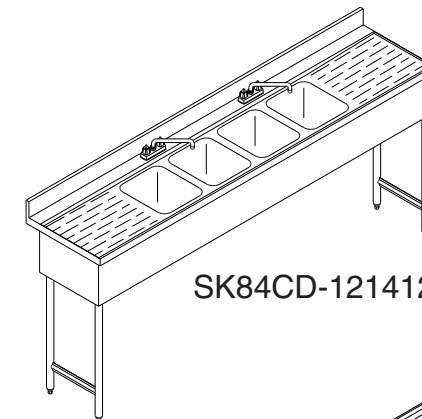

4 Tanks

SD74CD-121412
SD84CD-121412
SK74CD-121412
SK84CD-121412

Drop-In (with Drainboards)

3 Tanks

DI63CD-121412
DI73CD-121412
DI83CD-121412

4 Tanks

DI74CD-121412
DI84CD-121412

Drop-In (Tanks Only)

3 Tanks

DI3CD-121412

4 Tanks

DI4CD-121412

SK84CD-121412

DI74CD-121412

- 304 stainless steel, welded and polished top assembly, front apron and ends (free standing models)
- 304 stainless steel, one-piece assembly with 18 gauge support frame (drop-in models)
- 18 gauge, polished deep-drawn 304 stainless steel tanks (12" x 14" x 12")
- Faucet(s) and 3" strainer basket drain(s) with 1 1/2" standard male pipe thread, gasket and nut--field installed
- Legs: steel tube and welded cross-brace construction, with corrosion-resistant hammertone paint and high-impact plastic adjustable feet (free-standing models)
- Constructed to meet NSF specifications

W6636 L. B. White Road, Onalaska, WI 54650 | PH: 608-783-2800 | TOLL FREE: 800-345-0018 | FAX: 608-783-6115 | www.lacrossecooler.com

Specifications

Drop-ins With Drainboards

Tanks Size:
 Right to Left 12"
 Front to Back 14"
 Depth 12"
 Drain Connections:
 1 1/2" I.P.S. - Std. Thread
 Faucet Mtg. Holes
 1" diameter
 All Units
 304 Stainless Steel
 Front Apron and Ends

MODEL	A	B	C
DI63CD-121412	72"	22"	14 1/2"
DI73CD-121412	84"	28"	20 1/2"
DI83CD-121412	96"	34"	26 1/2"
DI74CD-121412	84"	21"	13 1/2"
DI84CD-121412	96"	27"	19 1/2"

For counter cut-out subtract 2 5/8" from length and depth dimensions.