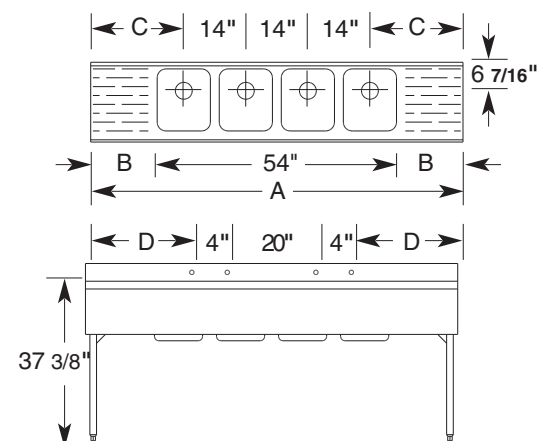

W6636 L. B. White Road, Onalaska, WI 54650 | PH: 608-783-2800 | TOLL FREE: 800-345-0018 | FAX: 608-783-6115 | www.lacrossecooler.com

Specifications

Drop-ins With Drainboards

Tanks Size:
 Right to Left 12"
 Front to Back 14"
 Depth 12"
 Drain Connections:
 1 1/2" I.P.S. - Std. Thread
 Faucet Mtg. Holes
 1" diameter
 All Units
 304 Stainless Steel
 Front Apron and Ends

MODEL	A	B	C
DI63CD-121412	72"	22"	14 1/2"
DI73CD-121412	84"	28"	20 1/2"
DI83CD-121412	96"	34"	26 1/2"
DI74CD-121412	84"	21"	13 1/2"
DI84CD-121412	96"	27"	19 1/2"

For counter cut-out subtract 2 5/8" from length and depth dimensions.

Three Center Tanks

MODEL	A	B	C	D
S63CD	72	16	22	34
S73CD	84	22	28	40
S83CD	96	28	34	46

Three Center Tanks

MODEL	A	B	C	D
SK63CD	72	16	22	34
SK73CD	84	22	28	40
SK83CD	96	28	34	46

Four Center Tanks

MODEL	A	B	C	D
S74CD	84	15	21	26
S84CD	96	21	27	32