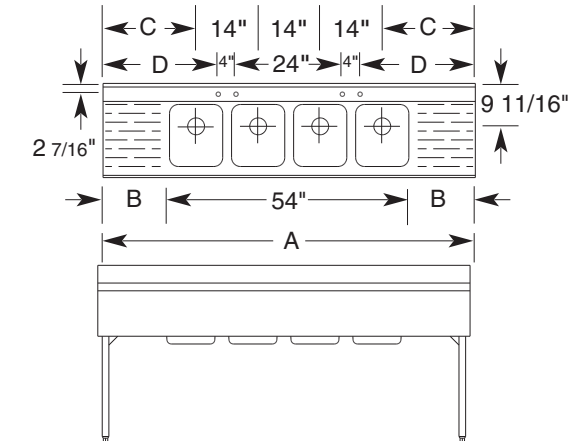

Four Center Tanks

MODEL	A	B	C	D
SK74CD	84	15	21	26
SK84CD	96	21	27	32