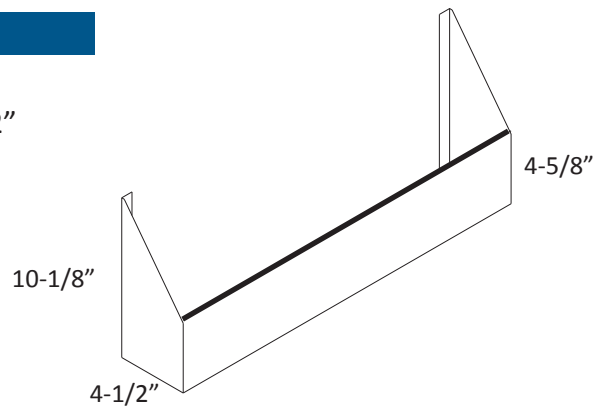

## SOUND DAMPENING SPEEDRAIL

- All 304 Stainless Steel Construction
- Bottom & Interior Lined with Black Sound Dampening Plastic
- Available in Seven (7) Standard Lengths
- Fastening Hardware Included (Includes support braces on 48", 60" and 72" models)
- Custom Lengths are Available

### SINGLE GUSSETED

Available in 18", 24", 30", 36", 48", 60" and 72"

### DOUBLE GUSSETED

Available in 18", 24", 30", 36", 48", 60" and 72"

LaCrosse has a policy of continuous product improvement, and reserves the right to change design and specifications without notice.