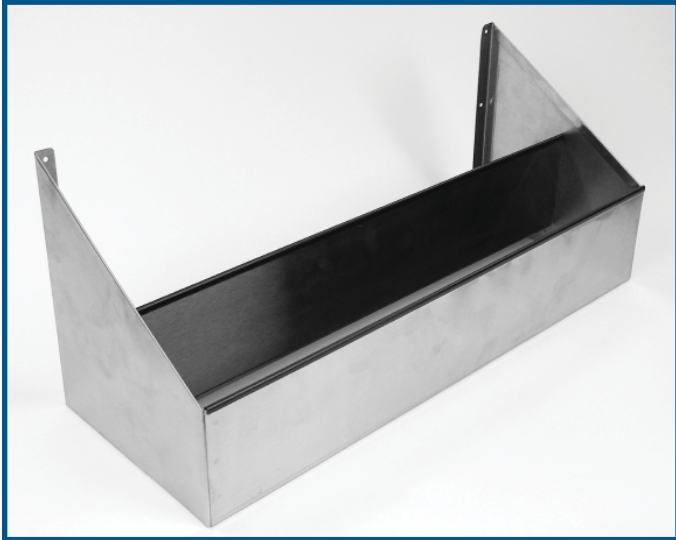

## SOUND DAMPENING SPEEDRAIL

- All 304 Stainless Steel Construction
- Bottom & Interior Lined with Black Sound Dampening Plastic
- Available in Seven (7) Standard Lengths
- Fastening Hardware Included (Includes support braces on 48", 60" and 72" models)
- Custom Lengths are Available

### SINGLE GUSSETED

Available in 18", 24", 30", 36", 48", 60" and 72"

### DOUBLE GUSSETED

Available in 18", 24", 30", 36", 48", 60" and 72"

LaCrosse has a policy of continuous product improvement, and reserves the right to change design and specifications without notice.