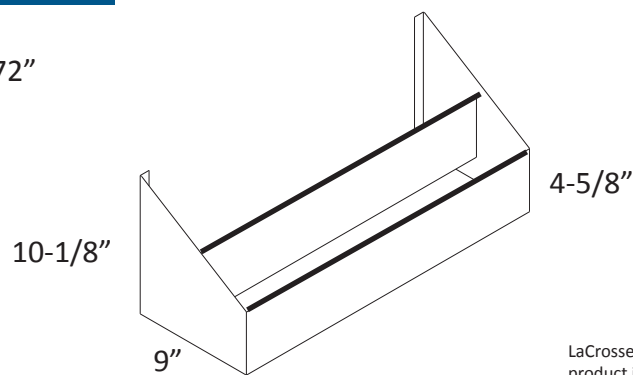

## SOUND DAMPENING SPEEDRAIL

- All 304 Stainless Steel Construction
- Bottom & Interior Lined with Black Sound Dampening Plastic
- Available in Seven (7) Standard Lengths
- Fastening Hardware Included (Includes support braces on 48", 60" and 72" models)
- Custom Lengths are Available

### SINGLE GUSSETED

Available in 18", 24", 30", 36", 48", 60" and 72"

### DOUBLE GUSSETED

Available in 18", 24", 30", 36", 48", 60" and 72"

LaCrosse has a policy of continuous product improvement, and reserves the right to change design and specifications without notice.