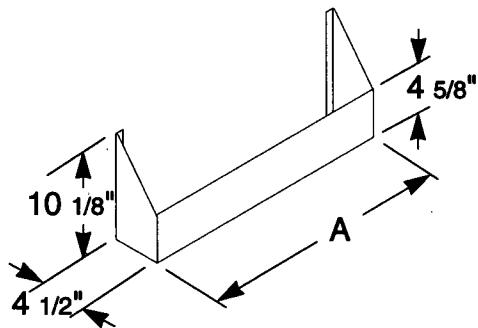

SINGLE GUSSETED

GUSSETED

<u>Length</u>	<u>Part No.</u>
24"	L500-24GSR
30"	L500-30GSR
36"	L500-36GSR
48"	L500-48GSR
60"	L500-60GSR
72"	L500-72GSR

DOUBLE GUSSETED

DOUBLE GUSSETED

<u>Length</u>	<u>Part No.</u>
24"	L500-24GSR-2
30"	L500-30GSR-2
36"	L500-36GSR-2
48"	L500-48GSR-2
60"	L500-60GSR-2
72"	L500-72GSR-2

- All 304 Stainless Steel Construction
- Available in Six (6) Standard Lengths
- Fastening Hardware Included
(Includes support braces on 48", 60" and 72" models.)
- Custom Lengths are Available

SINGLE GUSSETED

<u>Length (A)</u>	<u>Part No.</u>
24"	L500-24GSR
30"	L500-30GSR
36"	L500-36GSR
48"	L500-48GSR
60"	L500-60GSR
72"	L500-72GSR

DOUBLE GUSSETED

<u>Length (A)</u>	<u>Part No.</u>
24"	L500-24GSR-2
30"	L500-30GSR-2
36"	L500-36GSR-2
48"	L500-48GSR-2
60"	L500-60GSR-2
72"	L500-72GSR-2