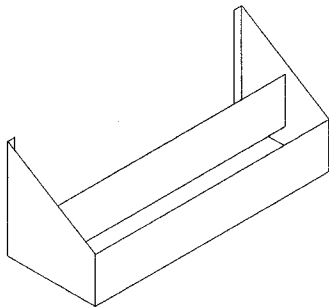

SINGLE GUSSETED

GUSSETED

<u>Length</u>	<u>Part No.</u>
24"	L500-24GSR
30"	L500-30GSR
36"	L500-36GSR
48"	L500-48GSR
60"	L500-60GSR
72"	L500-72GSR

DOUBLE GUSSETED

DOUBLE GUSSETED

<u>Length</u>	<u>Part No.</u>
24"	L500-24GSR-2
30"	L500-30GSR-2
36"	L500-36GSR-2
48"	L500-48GSR-2
60"	L500-60GSR-2
72"	L500-72GSR-2

- All 304 Stainless Steel Construction
- Available in Six (6) Standard Lengths
- Fastening Hardware Included
(Includes support braces on 48", 60" and 72" models.)
- Custom Lengths are Available

SINGLE GUSSETED

<u>Length (A)</u>	<u>Part No.</u>
24"	L500-24GSR
30"	L500-30GSR
36"	L500-36GSR
48"	L500-48GSR
60"	L500-60GSR
72"	L500-72GSR

DOUBLE GUSSETED

<u>Length (A)</u>	<u>Part No.</u>
24"	L500-24GSR-2
30"	L500-30GSR-2
36"	L500-36GSR-2
48"	L500-48GSR-2
60"	L500-60GSR-2
72"	L500-72GSR-2