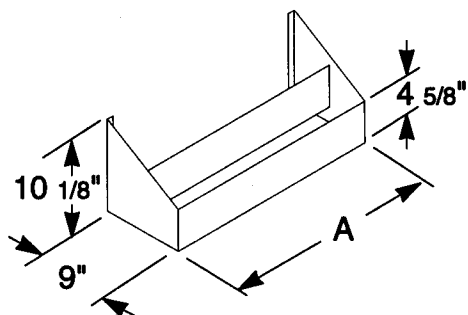

SINGLE GUSSETED

GUSSETED

<u>Length</u>	<u>Part No.</u>
24"	L500-24GSR
30"	L500-30GSR
36"	L500-36GSR
48"	L500-48GSR
60"	L500-60GSR
72"	L500-72GSR

DOUBLE GUSSETED

DOUBLE GUSSETED

<u>Length</u>	<u>Part No.</u>
24"	L500-24GSR-2
30"	L500-30GSR-2
36"	L500-36GSR-2
48"	L500-48GSR-2
60"	L500-60GSR-2
72"	L500-72GSR-2

- All 304 Stainless Steel Construction
- Available in Six (6) Standard Lengths
- Fastening Hardware Included
(Includes support braces on 48", 60" and 72" models.)
- Custom Lengths are Available

SINGLE GUSSETED

<u>Length (A)</u>	<u>Part No.</u>
24"	L500-24GSR
30"	L500-30GSR
36"	L500-36GSR
48"	L500-48GSR
60"	L500-60GSR
72"	L500-72GSR

DOUBLE GUSSETED

<u>Length (A)</u>	<u>Part No.</u>
24"	L500-24GSR-2
30"	L500-30GSR-2
36"	L500-36GSR-2
48"	L500-48GSR-2
60"	L500-60GSR-2
72"	L500-72GSR-2