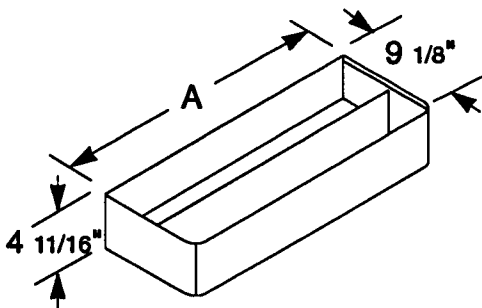

SINGLE KEYHOLE

KEYHOLE

<u>Length</u>	<u>Part No.</u>
24"	L500-98024
30"	L500-98030
36"	L500-98036
48"	L500-98048
60"	L500-98060
72"	L500-98072

DOUBLE KEYHOLE

DOUBLE KEYHOLE

<u>Length</u>	<u>Part No.</u>
24"	L500-98024-2
30"	L500-98030-2
36"	L500-98036-2
48"	L500-98048-2
60"	L500-98060-2
72"	L500-98072-2

- All 304 Stainless Steel Construction
- Available in Six (6) Standard Lengths
- Fastening Hardware Included
(Includes support braces on 48", 60" and 72" double keyhole models.)
- Optional Hanging Brackets are Available

SINGLE KEYHOLE

<u>Length (A)</u>	<u>Part No.</u>
24"	L500-98024
30"	L500-98030
36"	L500-98036
48"	L500-98048
60"	L500-98060
72"	L500-98072

DOUBLE KEYHOLE

<u>Length (A)</u>	<u>Part No.</u>
24"	L500-98024-2
30"	L500-98030-2
36"	L500-98036-2
48"	L500-98048-2
60"	L500-98060-2
72"	L500-98072-2