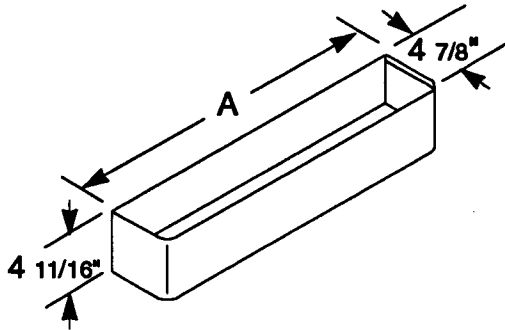

SINGLE KEYHOLE

KEYHOLE

<u>Length</u>	<u>Part No.</u>
24"	L500-98024
30"	L500-98030
36"	L500-98036
48"	L500-98048
60"	L500-98060
72"	L500-98072

DOUBLE KEYHOLE

DOUBLE KEYHOLE

<u>Length</u>	<u>Part No.</u>
24"	L500-98024-2
30"	L500-98030-2
36"	L500-98036-2
48"	L500-98048-2
60"	L500-98060-2
72"	L500-98072-2

- All 304 Stainless Steel Construction
- Available in Six (6) Standard Lengths
- Fastening Hardware Included
(Includes support braces on 48", 60" and 72" double keyhole models.)
- Optional Hanging Brackets are Available

SINGLE KEYHOLE

<u>Length (A)</u>	<u>Part No.</u>
24"	L500-98024
30"	L500-98030
36"	L500-98036
48"	L500-98048
60"	L500-98060
72"	L500-98072

DOUBLE KEYHOLE

<u>Length (A)</u>	<u>Part No.</u>
24"	L500-98024-2
30"	L500-98030-2
36"	L500-98036-2
48"	L500-98048-2
60"	L500-98060-2
72"	L500-98072-2