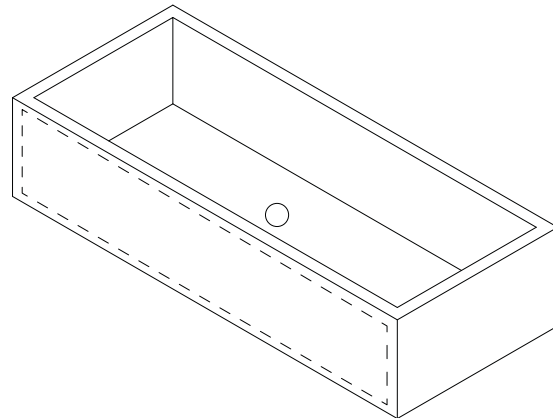

LACROSSE

GLASS FRONT MERCHANDISER

- All 304 Stainless Steel Sides and Bottom
- Available in 24", 30", 36", and 48" Lengths
- 5-1/2" Tempered Glass Viewing Pane
- 1-1/2" Drain with 3' hose
- Constructed to Meet NSF Specifications

MERCHANDISER

Length	Part No.	List Price
24"	MDG24	
30"	MDG30	
36"	MDG36	
48"	MDG48	

MDG30

9-1/2"

LaCrosse has a policy of continuous product improvement, and reserves the right to change design and specifications without notice.