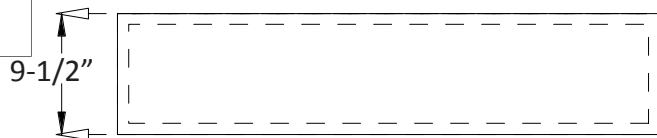

LACROSSE

GLASS FRONT MERCHANDISER

- All 304 Stainless Steel Sides and Bottom
- Available in 24", 30", 36", and 48" Lengths
- 5-1/2" Tempered Glass Viewing Pane
- 1-1/2" Drain with 3' hose
- Constructed to Meet NSF Specifications

MERCHANDISER

Length	Part No.	List Price
24"	MDG24	
30"	MDG30	
36"	MDG36	
48"	MDG48	

MDG30

9-1/2"

LaCrosse has a policy of continuous product improvement, and reserves the right to change design and specifications without notice.