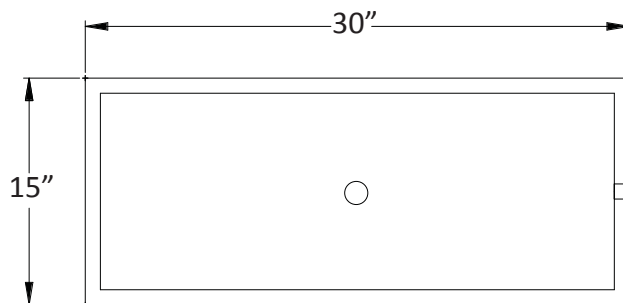

LACROSSE

GLASS FRONT MERCHANDISER

- All 304 Stainless Steel Sides and Bottom
- Available in 24", 30", 36", and 48" Lengths
- 5-1/2" Tempered Glass Viewing Pane
- 1-1/2" Drain with 3' hose
- Constructed to Meet NSF Specifications

MERCHANDISER

Length	Part No.	List Price
24"	MDG24	
30"	MDG30	
36"	MDG36	
48"	MDG48	

MDG30

9-1/2"

LaCrosse has a policy of continuous product improvement, and reserves the right to change design and specifications without notice.