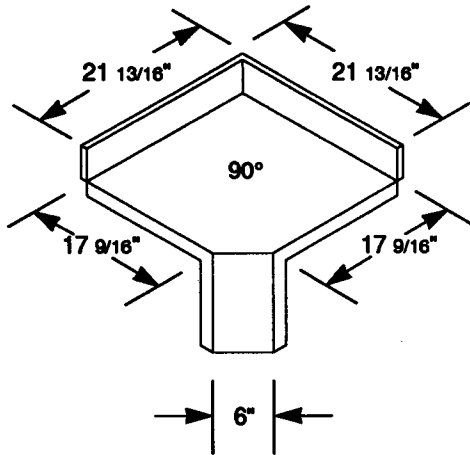

### **Corner** SDC90FS

- 304 Stainless Steel Backsplash, Top and Front Apron
- Designed to Attach to Adjacent Units
- Custom Sizes and Shapes Available