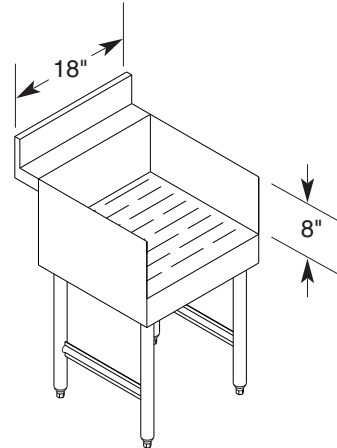

## SK18HS Hand Sink

Dimensions on SK12HS are 12" left to right.

Includes:

- Deck Mount Faucet (4" Centers)
- 3" Strainer Basket Drain Assembly
- Bowl 10" x 14" x 9 3/4" Deep

Includes:  
Liquid Waste with Removable Basket

**SK18RSCH Recess/Sink Combination Hand Sink**

Includes:  
Gooseneck Faucet (4" Centers)  
3" Strainer Basket Drain Assembly  
Bowl 10" x 14" x 9 3/4" Deep

# Specifications

## SK21

**SK18RD Recess Dipperwell**

Includes:  
Dipperwell  
Dipperwell Faucet

**SK18DDGS Drop Down Glass Shelf**

**SK18RBSC Recess/Beer/Soda Chase**

**SK18BSU Bottle Storage Unit**

Includes: 3 removable trays -  
storage for 9 bottles