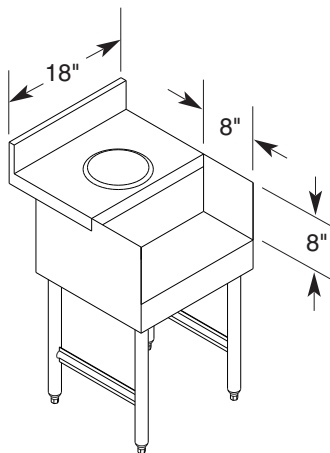

## SK18HS Hand Sink

Dimensions on SK12HS are 12" left to right.

Includes:

- Deck Mount Faucet (4" Centers)
- 3" Strainer Basket Drain Assembly
- Bowl 10" x 14" x 9 3/4" Deep

## SK18RSD Recess Step Down

**SKDC90 Drainboard Corner**

**SK18RSC Recess/Sink Combination**

Includes:  
Gooseneck Faucet (4" Centers)  
3" Strainer Basket Drain Assembly  
Bowl 6" x 12" x 6" Deep

**SK18RLW Recess Liquid Waste**

Includes:  
Liquid Waste with Removable Basket

**SK18RSCH Recess/Sink Combination Hand Sink**

Includes:  
Gooseneck Faucet (4" Centers)  
3" Strainer Basket Drain Assembly  
Bowl 10" x 14" x 9 3/4" Deep