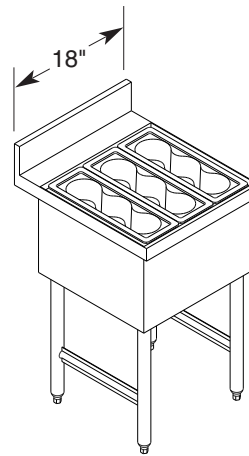

## SK18HS Hand Sink

Dimensions on SK12HS are 12" left to right.

Includes:

- Deck Mount Faucet (4" Centers)
- 3" Strainer Basket Drain Assembly
- Bowl 10" x 14" x 9 3/4" Deep

## SK21

**SK18RD Recess Dipperwell**

Includes:  
Dipperwell  
Dipperwell Faucet

**SK18DDGS Drop Down Glass Shelf**

**SK18RBSC Recess/Beer/Soda Chase**

**SK18BSU Bottle Storage Unit**

Includes: 3 removable trays -  
storage for 9 bottles