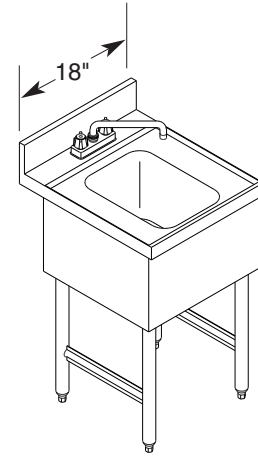

## Model Nos.:

SK12HS  
SK18HS  
SK18RSC  
SK18RSCH  
SK18RLW  
SK18RD  
SK18RSD  
SK18BSU  
SK18DDGS  
SK18RBSC  
SKDC90

- 304 Stainless Steel, Welded and Polished Top Assembly, Front Apron and Ends
- 20-Gauge Polished, Deep-Drawn 304 Stainless Steel Tanks (Where Applicable)
- Galvanized Steel Understructure
- Legs: Steel Tube and Welded Cross-Brace Construction, with Corrosion Resistant Hammertone Paint and High-Impact Plastic Adjustable Feet
- Stainless Steel Drain with 1 1/2" Standard Male Pipe Thread, Gasket and Nut -- Field Installed (Where Applicable)
- Constructed to Meet NSF Specifications

## SK18HS Hand Sink

Dimensions on SK12HS are 12" left to right.

Includes:

- Deck Mount Faucet (4" Centers)
- 3" Strainer Basket Drain Assembly
- Bowl 10" x 14" x 9 3/4" Deep