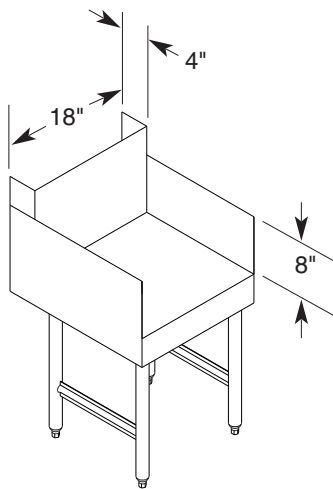

## SK18HS Hand Sink

Dimensions on SK12HS are 12" left to right.

Includes:

- Deck Mount Faucet (4" Centers)
- 3" Strainer Basket Drain Assembly
- Bowl 10" x 14" x 9 3/4" Deep

## SK21

**SK18RD Recess Dipperwell**

Includes:  
Dipperwell  
Dipperwell Faucet

**SK18DDGS Drop Down Glass Shelf**

**SK18RBSC Recess/Beer/Soda Chase**

**SK18BSU Bottle Storage Unit**

Includes: 3 removable trays -  
storage for 9 bottles