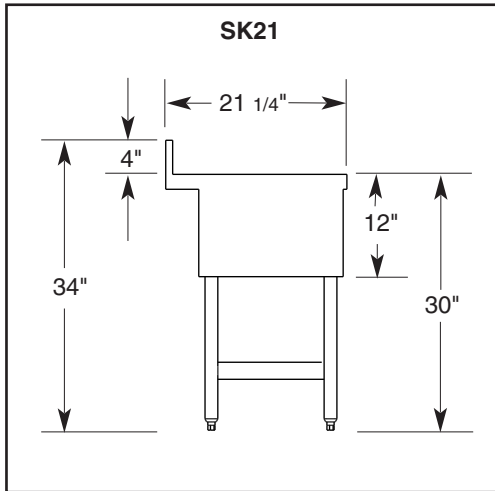

## Model Nos.:

SK12HS  
SK18HS  
SK18RSC  
SK18RSCH  
SK18RLW  
SK18RD  
SK18RSD  
SK18BSU  
SK18DDGS  
SK18RBSC  
SKDC90

- 304 Stainless Steel, Welded and Polished Top Assembly, Front Apron and Ends
- 20-Gauge Polished, Deep-Drawn 304 Stainless Steel Tanks (Where Applicable)
- Galvanized Steel Understructure
- Legs: Steel Tube and Welded Cross-Brace Construction, with Corrosion Resistant Hammertone Paint and High-Impact Plastic Adjustable Feet
- Stainless Steel Drain with 1 1/2" Standard Male Pipe Thread, Gasket and Nut -- Field Installed (Where Applicable)
- Constructed to Meet NSF Specifications

## SK18HS Hand Sink

Dimensions on SK12HS are 12" left to right.

Includes:

- Deck Mount Faucet (4" Centers)
- 3" Strainer Basket Drain Assembly
- Bowl 10" x 14" x 9 3/4" Deep