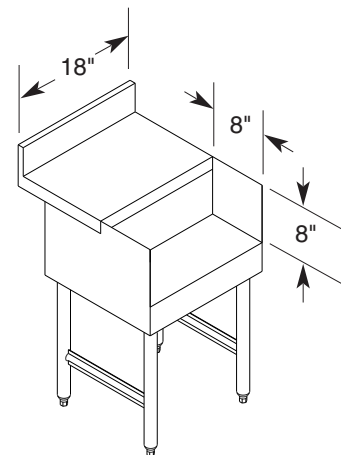

SK18RSD Recess Step Down