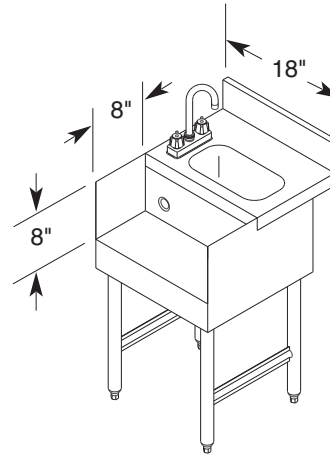

## SK18HS Hand Sink

Dimensions on SK12HS are 12" left to right.

Includes:

- Deck Mount Faucet (4" Centers)
- 3" Strainer Basket Drain Assembly
- Bowl 10" x 14" x 9 3/4" Deep

## SK18RSD Recess Step Down

**SKDC90 Drainboard Corner**

**SK18RSC Recess/Sink Combination**

Includes:  
Gooseneck Faucet (4" Centers)  
3" Strainer Basket Drain Assembly  
Bowl 6" x 12" x 6" Deep

**SK18RLW Recess Liquid Waste**