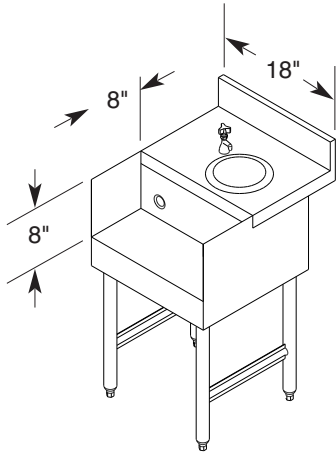

Specifications

SK21

SK18RD Recess Dipperwell

Includes:
Dipperwell
Dipperwell Faucet