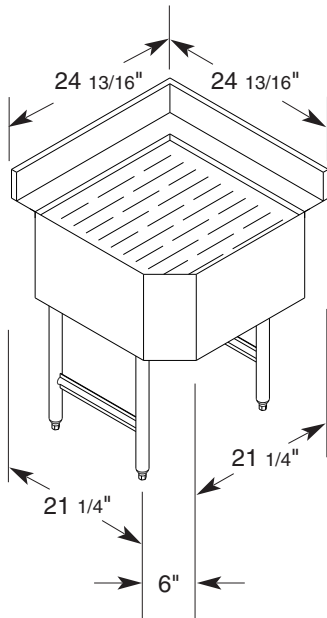

## SK18HS Hand Sink

Dimensions on SK12HS are 12" left to right.

Includes:

- Deck Mount Faucet (4" Centers)
- 3" Strainer Basket Drain Assembly
- Bowl 10" x 14" x 9 3/4" Deep

## SK18RSD Recess Step Down

**SKDC90 Drainboard Corner**

**SK18RSC Recess/Sink Combination**

Includes:  
Gooseneck Faucet (4" Centers)  
3" Strainer Basket Drain Assembly  
Bowl 6" x 12" x 6" Deep

**SK18RLW Recess Liquid Waste**