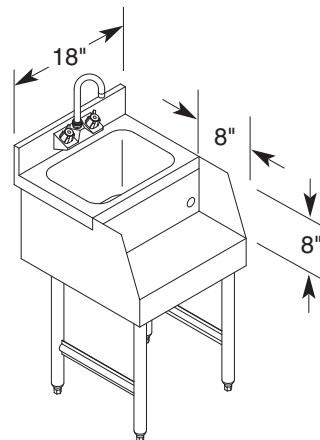

## SK18HS Hand Sink

Dimensions on SK12HS are 12" left to right.

Includes:

- Deck Mount Faucet (4" Centers)
- 3" Strainer Basket Drain Assembly
- Bowl 10" x 14" x 9 3/4" Deep

## SK18RSD Recess Step Down

**SKDC90 Drainboard Corner**

**SK18RSC Recess/Sink Combination**

Includes:  
Gooseneck Faucet (4" Centers)  
3" Strainer Basket Drain Assembly  
Bowl 6" x 12" x 6" Deep

**SK18RLW Recess Liquid Waste**

Includes:  
Liquid Waste with Removable Basket

**SK18RSCH Recess/Sink Combination Hand Sink**

Includes:  
Gooseneck Faucet (4" Centers)  
3" Strainer Basket Drain Assembly  
Bowl 10" x 14" x 9 3/4" Deep