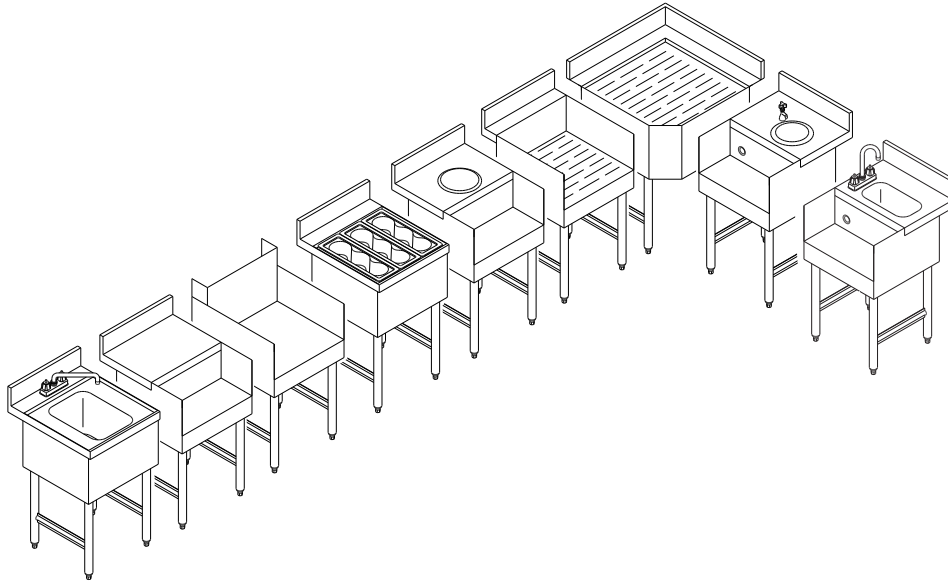

## Model Nos.:

SK12HS  
SK18HS  
SK18RSC  
SK18RSCH  
SK18RLW  
SK18RD  
SK18RSD  
SK18BSU  
SK18DDGS  
SK18RBSC  
SKDC90

- 304 Stainless Steel, Welded and Polished Top Assembly, Front Apron and Ends
- 20-Gauge Polished, Deep-Drawn 304 Stainless Steel Tanks (Where Applicable)
- Galvanized Steel Understructure
- Legs: Steel Tube and Welded Cross-Brace Construction, with Corrosion Resistant Hammertone Paint and High-Impact Plastic Adjustable Feet
- Stainless Steel Drain with 1 1/2" Standard Male Pipe Thread, Gasket and Nut -- Field Installed (Where Applicable)
- Constructed to Meet NSF Specifications

## SK18HS Hand Sink

Dimensions on SK12HS are 12" left to right.

Includes:

- Deck Mount Faucet (4" Centers)
- 3" Strainer Basket Drain Assembly
- Bowl 10" x 14" x 9 3/4" Deep