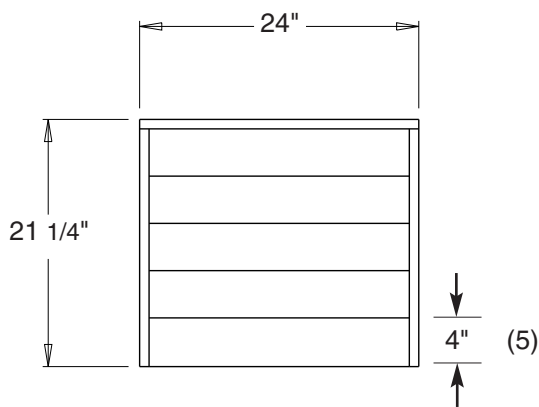

Model No.:
SK24BSD

- 304 Stainless Steel Steps, Ends, Back and Bottom
- Die Cast Heavy Duty 6" Equipment Legs with Adjustable Feet
- Five 4" Steps Store 30 One-Liter Bottles
- Custom Lengths Available
- Constructed to Meet NSF Specification

Specifications

SK21

W6636 L. B. White Road, Onalaska, WI 54650 | PH: 608-783-2800 | TOLL FREE: 800-345-0018 | FAX: 608-783-6115 | www.lacrossecooler.com

La Crosse has a policy of continuous product improvement, and reserves the right to change design and specifications without notice.