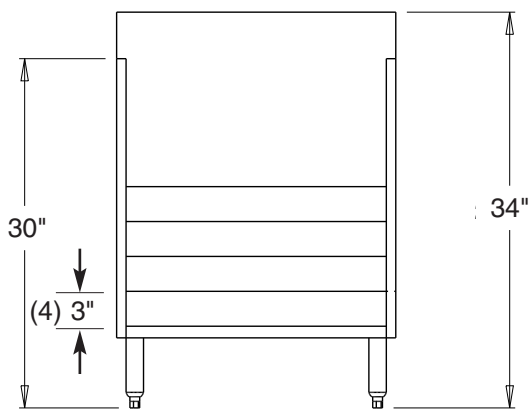

Model No.:
SK24BSD

- 304 Stainless Steel Steps, Ends, Back and Bottom
- Die Cast Heavy Duty 6" Equipment Legs with Adjustable Feet
- Five 4" Steps Store 30 One-Liter Bottles
- Custom Lengths Available
- Constructed to Meet NSF Specification

Specifications

SK21

W6636 L. B. White Road, Onalaska, WI 54650 | PH: 608-783-2800 | TOLL FREE: 800-345-0018 | FAX: 608-783-6115 | www.lacrossecooler.com

La Crosse has a policy of continuous product improvement, and reserves the right to change design and specifications without notice.