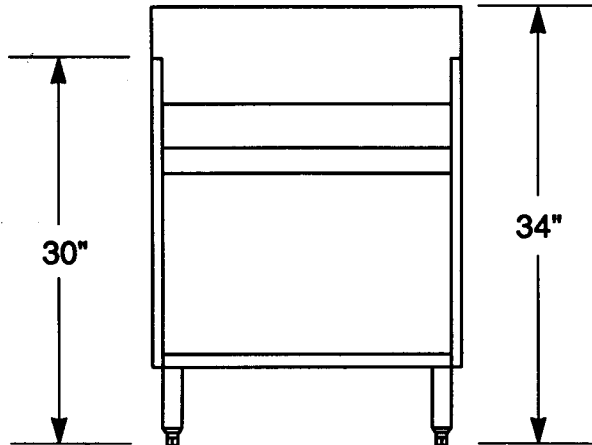

Model No.:
SK24SLD

- 304 Stainless Steel Shelf, Ends, Back and Bottom
- Die Cast Heavy Duty 6" Equipment Legs with Adjustable Feet
- Approximately 50 Bottle Capacity
- Custom Lengths Available
- Constructed to Meet NSF Specifications

Model No.:
SK24SLD

Contact factory or local representative for further information.

Since La Crosse has a policy of continuous product improvement, it reserves the right to change design and specifications without notice.