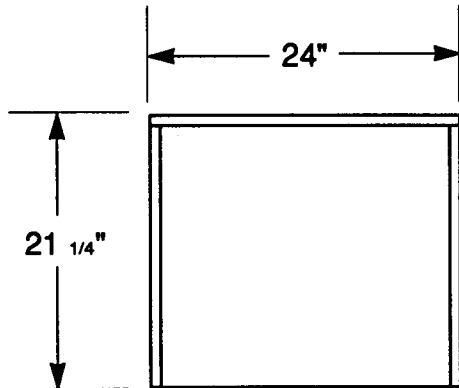

Model No.:
SK24SLD

- 304 Stainless Steel Shelf, Ends, Back and Bottom
- Die Cast Heavy Duty 6" Equipment Legs with Adjustable Feet
- Approximately 50 Bottle Capacity
- Custom Lengths Available
- Constructed to Meet NSF Specifications

Model No.:
SK24SLD

Contact factory or local representative for further information.

Since La Crosse has a policy of continuous product improvement, it reserves the right to change design and specifications without notice.