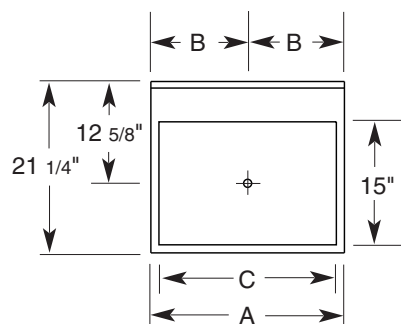

## Model Nos.:

SK18IC  
SK24IC  
SK30IC  
SK36IC  
SK48IC

- 304 Stainless Steel, Welded and Polished Top Assembly, Front Apron and Ends
- 304 Stainless Steel, Insulated Ice Bin with Factory-Installed Stainless Steel Drain with 1 1/2" Standard Male Pipe Thread
- Legs: Steel Tube and Welded Cross-Brace Construction with Corrosion-Resistant Hammertone Paint and High-Impact Plastic Adjustable Feet
- Ice Chests Include 304 Stainless Steel Sliding Cover
- Ice Chest Units May be Installed Separately, Attached to Sink Models or Ordered as a Combination Sink/Ice Chest as Standard Construction
- Constructed to Meet NSF Specifications

## Ice Chests

MODEL	A	B	C	Capacity
SK18IC	18	9	16	70 lbs.
SK24IC	24	12	22	95 lbs.
SK30IC	30	15	28	120 lbs.
SK36IC	36	18	34	150 lbs.
SK48IC	48	24	46	200 lbs.

Ice Storage Depth - 11"

La Crosse has a policy of continuous product improvement, and reserves the right to change design and specifications without notice.