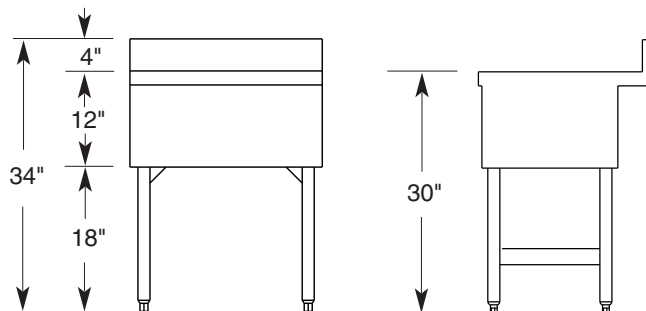

## Model Nos.:

SK18IC  
SK24IC  
SK30IC  
SK36IC  
SK48IC

- 304 Stainless Steel, Welded and Polished Top Assembly, Front Apron and Ends
- 304 Stainless Steel, Insulated Ice Bin with Factory-Installed Stainless Steel Drain with 1 1/2" Standard Male Pipe Thread
- Legs: Steel Tube and Welded Cross-Brace Construction with Corrosion-Resistant Hammertone Paint and High-Impact Plastic Adjustable Feet
- Ice Chests Include 304 Stainless Steel Sliding Cover
- Ice Chest Units May be Installed Separately, Attached to Sink Models or Ordered as a Combination Sink/Ice Chest as Standard Construction
- Constructed to Meet NSF Specifications

## Ice Chests

MODEL	A	B	C	Capacity
SK18IC	18	9	16	70 lbs.
SK24IC	24	12	22	95 lbs.
SK30IC	30	15	28	120 lbs.
SK36IC	36	18	34	150 lbs.
SK48IC	48	24	46	200 lbs.

Ice Storage Depth - 11"

La Crosse has a policy of continuous product improvement, and reserves the right to change design and specifications without notice.