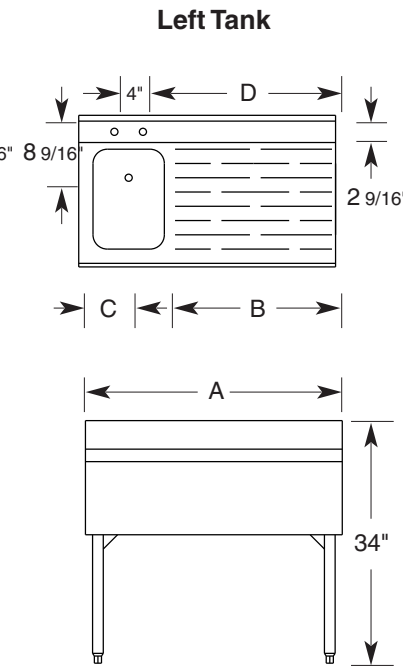

Specifications

SK31L

MODEL	A	B	C	D
SK31C	36	13	18	16
SK31L	36	24	7	27
SK31R	36	24	7	27

MODEL	A	B	C	D
SK32L	36	12	17	21
SK32R	36	12	17	21
SK42C	48	13	18	22
SK42L	48	24	29	33
SK42R	48	24	29	33

Drainboards

Tanks Size:

Right to Left 10"
Front to Back 14"
Depth 9 3/4"

Drain Connections:

1 1/2" I.P.S. - Std. Thread

Faucet Mtg. Holes:

1" diameter

All Units:

304 Stainless Steel Top Assembly
Front Apron and Ends

Left Tank

MODEL	A	B	C	D
SK43L	48	12	17	27
SK53L	60	24	29	39

Right Tank

MODEL	A	B	C	D
SK43R	48	12	17	27
SK53R	60	24	29	39