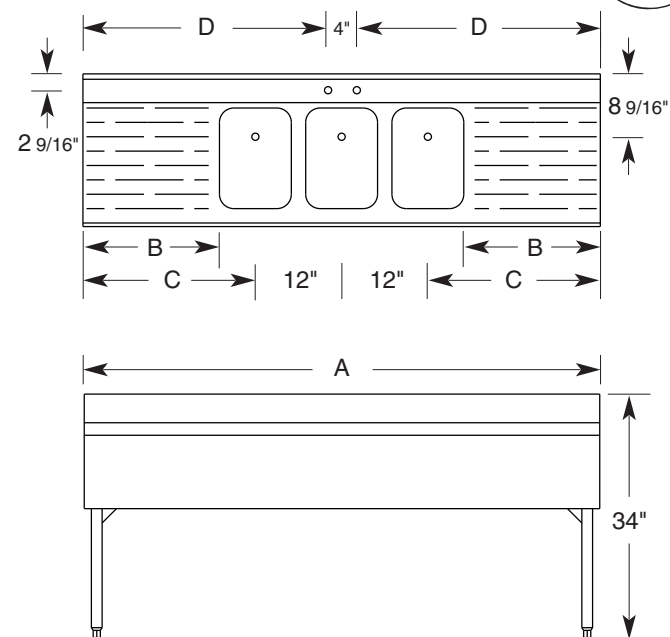

Specifications

SK21

Three Center Tanks

MODEL	A	B	C	D
SK33	36	1	6	16
SK53C	60	13	18	28
SK63C	72	19	24	34
SK73C	84	25	30	40
SK83C	96	31	36	46

Four Center Tanks

MODEL	A	B	C	D
SK64C	72	13	18	22
SK74C	84	19	24	28
SK84C	96	25	30	34
SK94C	108	31	36	40
SK104C	120	37	42	46

SK73C

- 304 Stainless Steel, Welded and Polished Top Assembly, Front Apron and Ends
- 20-Gauge Polished, Deep-Drawn 304 Stainless Steel Tanks
- Galvanized Steel Understructure
- Legs: Steel Tube and Welded Cross-Brace Construction, with Corrosion Resistant Hammertone Paint and High-Impact Plastic Adjustable Feet
- Stainless Steel Drain with 1 1/2" Standard Male Pipe Thread, Gasket and Nut Field Installed
- Chrome Plated Overflow Tubes with Rubber Grommet for Each Sink
- Backsplash Mounted Faucets with 4" Centers (1 Faucet with 3 Tanks or Fewer Models; 2 Faucets for 4 Tank Models)
- Constructed to Meet NSF Specifications