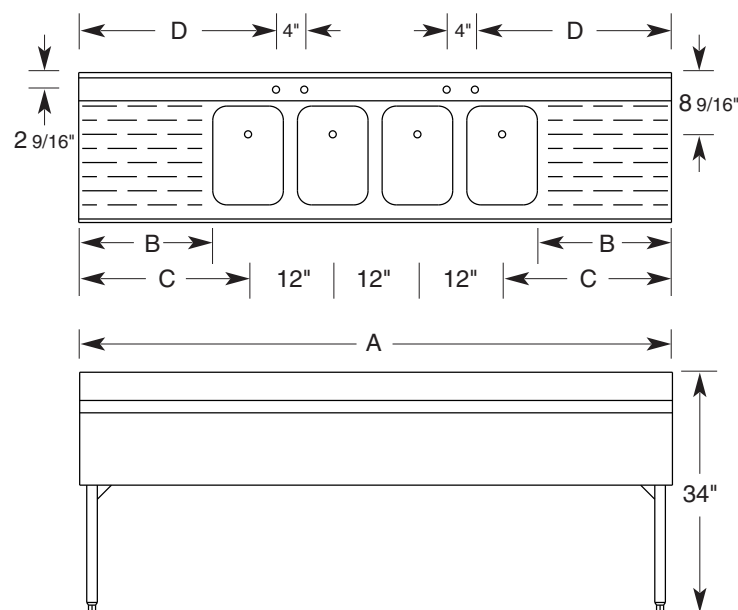

Specifications

SK21

Three Center Tanks

MODEL	A	B	C	D
SK33	36	1	6	16
SK53C	60	13	18	28
SK63C	72	19	24	34
SK73C	84	25	30	40
SK83C	96	31	36	46

Four Center Tanks

MODEL	A	B	C	D
SK64C	72	13	18	22
SK74C	84	19	24	28
SK84C	96	25	30	34
SK94C	108	31	36	40
SK104C	120	37	42	46

SK73C

- 304 Stainless Steel, Welded and Polished Top Assembly, Front Apron and Ends
- 20-Gauge Polished, Deep-Drawn 304 Stainless Steel Tanks
- Galvanized Steel Understructure
- Legs: Steel Tube and Welded Cross-Brace Construction, with Corrosion Resistant Hammertone Paint and High-Impact Plastic Adjustable Feet
- Stainless Steel Drain with 1 1/2" Standard Male Pipe Thread, Gasket and Nut Field Installed
- Chrome Plated Overflow Tubes with Rubber Grommet for Each Sink
- Backsplash Mounted Faucets with 4" Centers (1 Faucet with 3 Tanks or Fewer Models; 2 Faucets for 4 Tank Models)
- Constructed to Meet NSF Specifications

Right Tank

MODEL	A	B	C	D
SK43R	48	12	17	27
SK53R	60	24	29	39