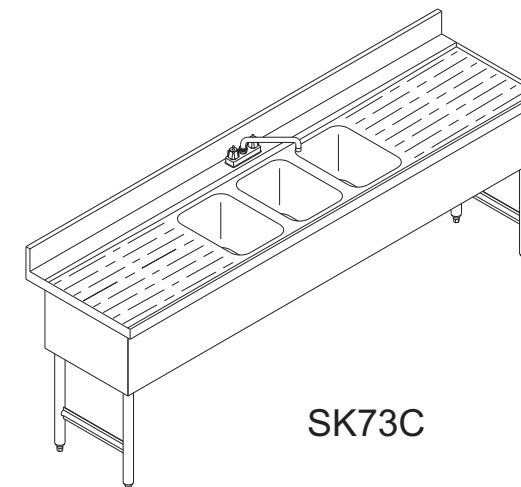

F#4016.0908

Underbar Sinks

SK21

Model Nos.:

1 Tank	2 Tanks
SK31C	SK32L
SK31L	SK32R
SK31R	SK42C
	SK42L
	SK42R
3 Tanks	4 Tanks
SK33	SK54L
SK43L	SK54R
SK43R	SK64C
SK53C	SK74C
SK53L	SK84C
SK53R	SK94C
SK63C	SK104C
SK73C	
SK83C	

SK73C

- 304 Stainless Steel, Welded and Polished Top Assembly, Front Apron and Ends
- 20-Gauge Polished, Deep-Drawn 304 Stainless Steel Tanks
- Galvanized Steel Understructure
- Legs: Steel Tube and Welded Cross-Brace Construction, with Corrosion Resistant Hammertone Paint and High-Impact Plastic Adjustable Feet
- Stainless Steel Drain with 1 1/2" Standard Male Pipe Thread, Gasket and Nut Field Installed
- Chrome Plated Overflow Tubes with Rubber Grommet for Each Sink
- Backsplash Mounted Faucets with 4" Centers (1 Faucet with 3 Tanks or Fewer Models; 2 Faucets for 4 Tank Models)
- Constructed to Meet NSF Specifications