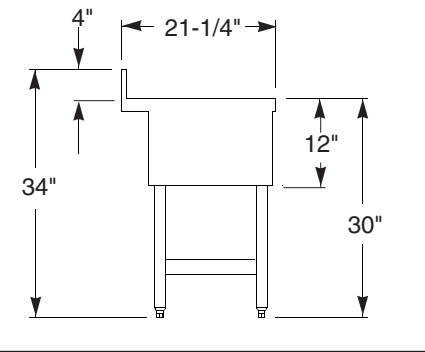

W6636 L. B. White Road, Onalaska, WI 54650 | PH: 608-783-2800 | TOLL FREE: 800-345-0018 | FAX: 608-783-6115 | www.lacrossecooler.com

Specifications

SK31C

SK31L

SK31R

MODEL	A	B	C	D
SK31C	36	13	18	16
SK31L	36	24	7	27
SK31R	36	24	7	27

SK21

SK42C

SK32L
SK42L

SK32R
SK42R

MODEL	A	B	C	D
SK32L	36	12	17	21
SK32R	36	12	17	21
SK42C	48	13	18	22
SK42L	48	24	29	33
SK42R	48	24	29	33

Drainboards

Tanks Size:

Right to Left 10"
Front to Back 14"
Depth 9 3/4"

Drain Connections:

1 1/2" I.P.S. - Std. Thread

Faucet Mtg. Holes:

1" diameter

All Units:

304 Stainless Steel Top Assembly
Front Apron and Ends

Left Tank

MODEL	A	B	C	D
SK43L	48	12	17	27
SK53L	60	24	29	39