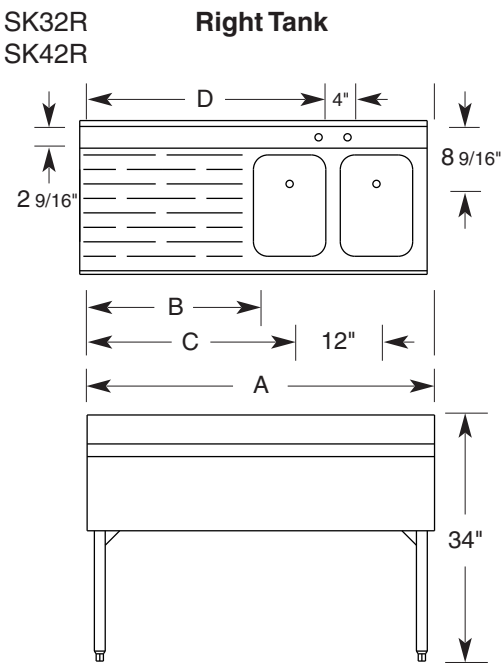

SK21

SK42C

SK32L
SK42L

SK32R
SK42R

MODEL	A	B	C	D
SK32L	36	12	17	21
SK32R	36	12	17	21
SK42C	48	13	18	22
SK42L	48	24	29	33
SK42R	48	24	29	33

Drainboards

Tanks Size:

Right to Left 10"
Front to Back 14"
Depth 9 3/4"

Drain Connections:

1 1/2" I.P.S. - Std. Thread

Faucet Mtg. Holes:

1" diameter

All Units:

304 Stainless Steel Top Assembly
Front Apron and Ends

Left Tank

MODEL	A	B	C	D
SK43L	48	12	17	27
SK53L	60	24	29	39

Right Tank

MODEL	A	B	C	D
SK43R	48	12	17	27
SK53R	60	24	29	39