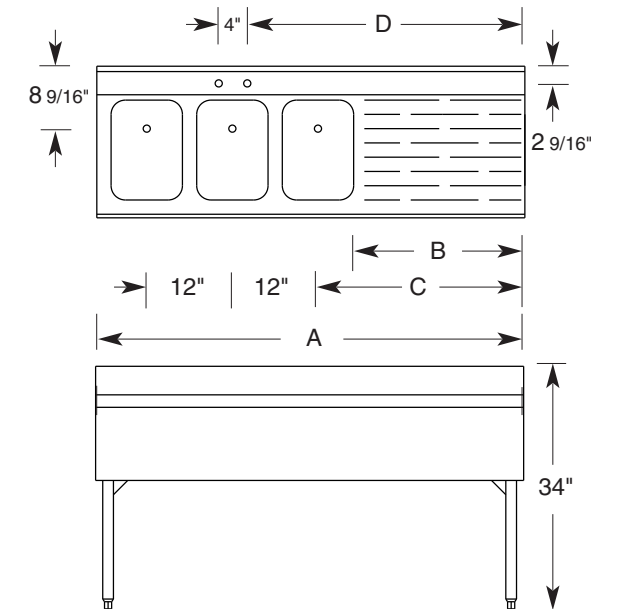

SK21

SK42C

SK32L
SK42L

SK32R
SK42R

MODEL	A	B	C	D
SK32L	36	12	17	21
SK32R	36	12	17	21
SK42C	48	13	18	22
SK42L	48	24	29	33
SK42R	48	24	29	33

Drainboards

Tanks Size:

Right to Left 10"
Front to Back 14"
Depth 9 3/4"

Drain Connections:

1 1/2" I.P.S. - Std. Thread

Faucet Mtg. Holes:

1" diameter

All Units:

304 Stainless Steel Top Assembly
Front Apron and Ends

Left Tank

MODEL	A	B	C	D
SK43L	48	12	17	27
SK53L	60	24	29	39