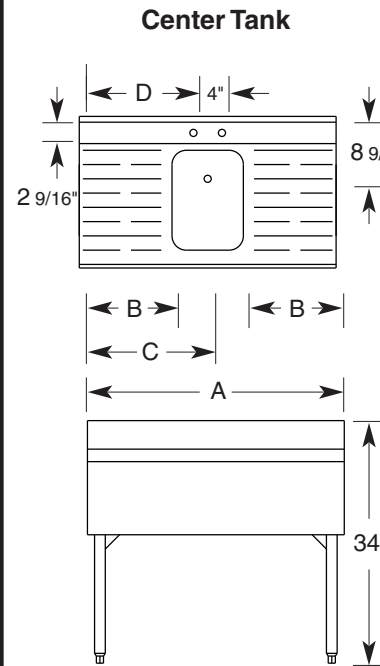

Specifications

SK31C