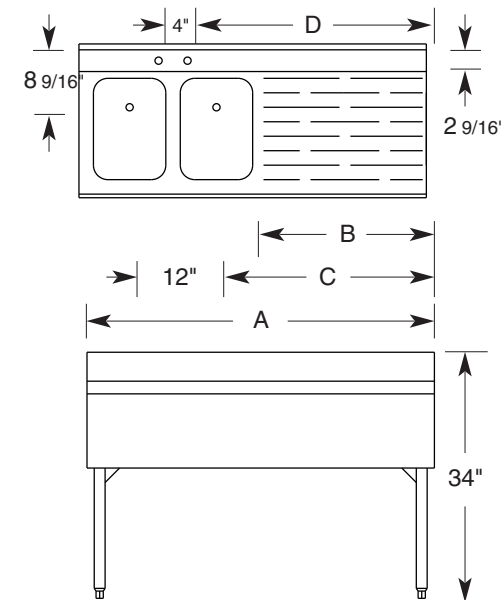

W6636 L. B. White Road, Onalaska, WI 54650 | PH: 608-783-2800 | TOLL FREE: 800-345-0018 | FAX: 608-783-6115 | www.lacrossecooler.com

Specifications

SK31C

SK31L

SK31R

MODEL	A	B	C	D
SK31C	36	13	18	16
SK31L	36	24	7	27
SK31R	36	24	7	27

SK21

SK42C

SK32L
SK42L

SK32R
SK42R

MODEL	A	B	C	D
SK32L	36	12	17	21
SK32R	36	12	17	21
SK42C	48	13	18	22
SK42L	48	24	29	33
SK42R	48	24	29	33

Drainboards

Tanks Size:

Right to Left 10"
Front to Back 14"
Depth 9 3/4"

Drain Connections:

1 1/2" I.P.S. - Std. Thread

Faucet Mtg. Holes:

1" diameter

All Units:

304 Stainless Steel Top Assembly
Front Apron and Ends

Left Tank

MODEL	A	B	C	D
SK43L	48	12	17	27
SK53L	60	24	29	39