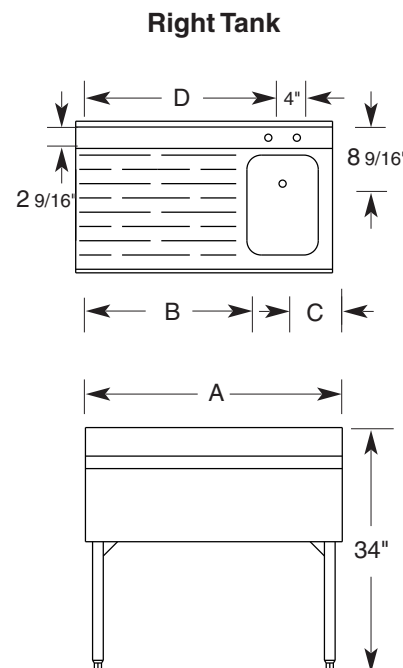

W6636 L. B. White Road, Onalaska, WI 54650 | PH: 608-783-2800 | TOLL FREE: 800-345-0018 | FAX: 608-783-6115 | www.lacrossecooler.com

Specifications

SK31C

SK31L

SK31R

MODEL	A	B	C	D
SK31C	36	13	18	16
SK31L	36	24	7	27
SK31R	36	24	7	27

SK21

SK42C

SK32L
SK42L

SK32R
SK42R

MODEL	A	B	C	D
SK32L	36	12	17	21
SK32R	36	12	17	21
SK42C	48	13	18	22
SK42L	48	24	29	33
SK42R	48	24	29	33

Drainboards

Tanks Size:

Right to Left 10"
Front to Back 14"
Depth 9 3/4"

Drain Connections:

1 1/2" I.P.S. - Std. Thread

Faucet Mtg. Holes:

1" diameter

All Units:

304 Stainless Steel Top Assembly
Front Apron and Ends

Left Tank

MODEL	A	B	C	D
SK43L	48	12	17	27
SK53L	60	24	29	39