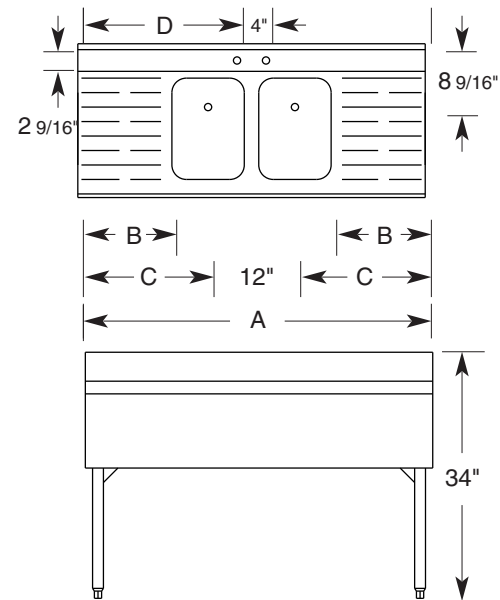

W6636 L. B. White Road, Onalaska, WI 54650 | PH: 608-783-2800 | TOLL FREE: 800-345-0018 | FAX: 608-783-6115 | www.lacrossecooler.com

Specifications

SK31C

SK31L

SK31R

MODEL	A	B	C	D
SK31C	36	13	18	16
SK31L	36	24	7	27
SK31R	36	24	7	27

SK21

SK42C

SK32L
SK42L

SK32R
SK42R

MODEL	A	B	C	D
SK32L	36	12	17	21
SK32R	36	12	17	21
SK42C	48	13	18	22
SK42L	48	24	29	33
SK42R	48	24	29	33

Drainboards

Tanks Size:

Right to Left 10"
Front to Back 14"
Depth 9 3/4"

Drain Connections:

1 1/2" I.P.S. - Std. Thread

Faucet Mtg. Holes:

1" diameter

All Units:

304 Stainless Steel Top Assembly
Front Apron and Ends

Left Tank

MODEL	A	B	C	D
SK43L	48	12	17	27
SK53L	60	24	29	39