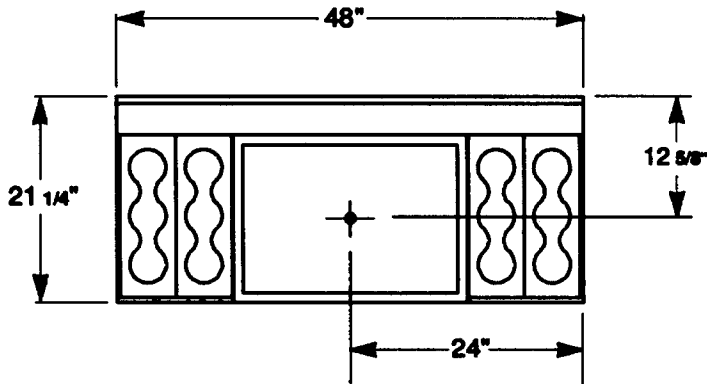

**Model No.:**  
**SK48-24CTC**

**With 7-Circuit Cold Plate**  
**SK48-24CTC+7**

- 304 Stainless Steel, Welded and Polished Top Assembly, Front Apron and Ends
- Insulated Ice Bin With Factory-Installed Stainless Steel Drain With 1 1/2" Standard Male Pipe Thread (When Provided With Cold Plate, Drain is 1/2" Standard Female Pipe Thread)
- Available in Different Lengths and/or With 36" Ice Chest
- Legs: Steel Tube and Welded Cross-Brace Construction, With Corrosion-Resistant Hammertone Paint and High-Impact Plastic Adjustable Feet
- Includes Four Removable, High-Impact ABS Bottle Storage Wells
- Available with Optional 304 Stainless Steel Cover or Clear Plexiglass Ice Dome
- Constructed to Meet NSF Specifications

**Model Nos.:**  
**SK48-24CTC**  
**SK48-24CTC+7**

| Description     | Dimension A |
|-----------------|-------------|
| w/o Cold Plate  | 12"         |
| with Cold Plate | 15"         |

Contact factory or local representative for further information.