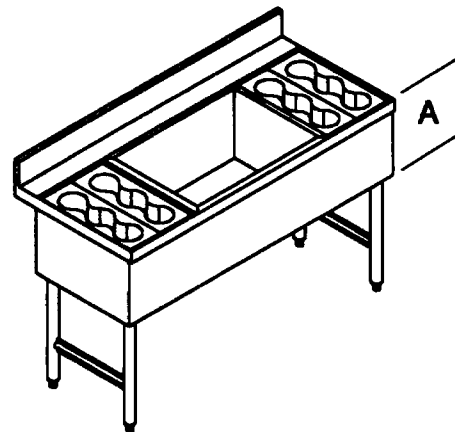

**Model No.:**  
**SK48-24CTC**

**With 7-Circuit Cold Plate**  
**SK48-24CTC+7**

- 304 Stainless Steel, Welded and Polished Top Assembly, Front Apron and Ends
- Insulated Ice Bin With Factory-Installed Stainless Steel Drain With 1 1/2" Standard Male Pipe Thread (When Provided With Cold Plate, Drain is 1/2" Standard Female Pipe Thread)
- Available in Different Lengths and/or With 36" Ice Chest
- Legs: Steel Tube and Welded Cross-Brace Construction, With Corrosion-Resistant Hammertone Paint and High-Impact Plastic Adjustable Feet
- Includes Four Removable, High-Impact ABS Bottle Storage Wells
- Available with Optional 304 Stainless Steel Cover or Clear Plexiglass Ice Dome
- Constructed to Meet NSF Specifications

**Model Nos.:**  
**SK48-24CTC**  
**SK48-24CTC+7**

| Description     | Dimension A |
|-----------------|-------------|
| w/o Cold Plate  | 12"         |
| with Cold Plate | 15"         |

Contact factory or local representative for further information.