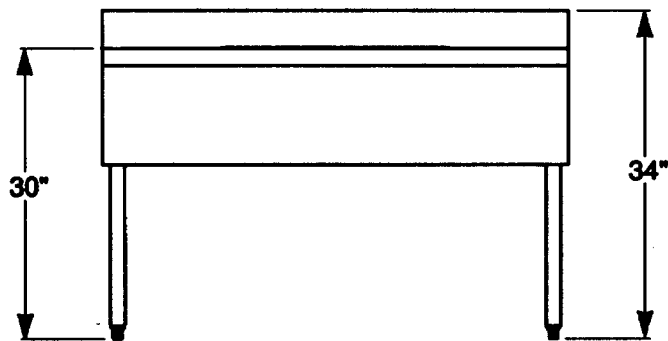

**Model No.:**  
**SK48-24CTC**

**With 7-Circuit Cold Plate**  
**SK48-24CTC+7**

- 304 Stainless Steel, Welded and Polished Top Assembly, Front Apron and Ends
- Insulated Ice Bin With Factory-Installed Stainless Steel Drain With 1 1/2" Standard Male Pipe Thread (When Provided With Cold Plate, Drain is 1/2" Standard Female Pipe Thread)
- Available in Different Lengths and/or With 36" Ice Chest
- Legs: Steel Tube and Welded Cross-Brace Construction, With Corrosion-Resistant Hammertone Paint and High-Impact Plastic Adjustable Feet
- Includes Four Removable, High-Impact ABS Bottle Storage Wells
- Available with Optional 304 Stainless Steel Cover or Clear Plexiglass Ice Dome
- Constructed to Meet NSF Specifications

**Model Nos.:**  
**SK48-24CTC**  
**SK48-24CTC+7**

| Description     | Dimension A |
|-----------------|-------------|
| w/o Cold Plate  | 12"         |
| with Cold Plate | 15"         |

Contact factory or local representative for further information.