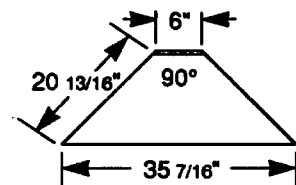

FILLER SECTION - FRONT

Contact factory or local representative for further information.

Since La Crosse has a policy of continuous product improvement, it reserves the right to change design and specifications without notice.