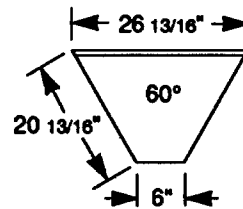

Corner

SKDC90FS

- 304 Stainless Steel Backsplash, Top and Front Apron
- Designed to Attach to Adjacent Units
- Custom Sizes and Shapes Available

Model Nos.:

Front

SKFSF30
SKFSF45
SKFSF60
SKFSF90

Rear

SKFSR30
SKFSR45
SKFSR60
SKFSR90

Corner

SKDC90FS

FILLER SECTION - REAR

FILLER SECTION - FRONT

Contact factory or local representative for further information.

Since La Crosse has a policy of continuous product improvement, it reserves the right to change design and specifications without notice.