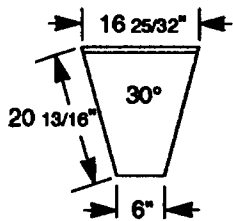

Corner

SKDC90FS

- 304 Stainless Steel Backsplash, Top and Front Apron
- Designed to Attach to Adjacent Units
- Custom Sizes and Shapes Available

Model Nos.:

Front

SKFSF30
SKFSF45
SKFSF60
SKFSF90

Rear

SKFSR30
SKFSR45
SKFSR60
SKFSR90

Corner

SKDC90FS

FILLER SECTION - REAR

FILLER SECTION - FRONT

Contact factory or local representative for further information.

Since La Crosse has a policy of continuous product improvement, it reserves the right to change design and specifications without notice.