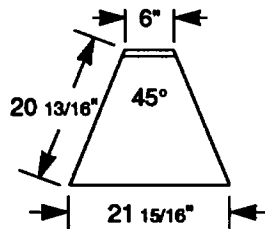

Corner

SKDC90FS

- 304 Stainless Steel Backsplash, Top and Front Apron
- Designed to Attach to Adjacent Units
- Custom Sizes and Shapes Available

Model Nos.:

Front

SKFSF30
SKFSF45
SKFSF60
SKFSF90

Rear

SKFSR30
SKFSR45
SKFSR60
SKFSR90

Corner

SKDC90FS

FILLER SECTION - REAR

FILLER SECTION - FRONT

Contact factory or local representative for further information.

Since La Crosse has a policy of continuous product improvement, it reserves the right to change design and specifications without notice.