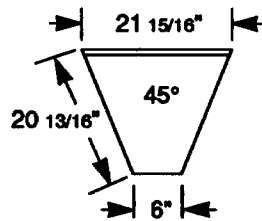

Corner

SKDC90FS

- 304 Stainless Steel Backsplash, Top and Front Apron
- Designed to Attach to Adjacent Units
- Custom Sizes and Shapes Available

Model Nos.:

Front

SKFSF30
SKFSF45
SKFSF60
SKFSF90

Rear

SKFSR30
SKFSR45
SKFSR60
SKFSR90

Corner

SKDC90FS

FILLER SECTION - REAR

FILLER SECTION - FRONT

Contact factory or local representative for further information.

Since La Crosse has a policy of continuous product improvement, it reserves the right to change design and specifications without notice.