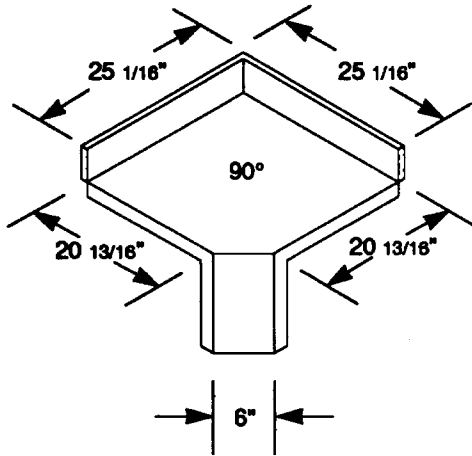

SKFSR45

SKFSF45

SKDC90FS

Model Nos.:

Front

SKFSF30
SKFSF45
SKFSF60
SKFSF90

Rear

SKFSR30
SKFSR45
SKFSR60
SKFSR90

Corner

SKDC90FS

- 304 Stainless Steel Backsplash, Top and Front Apron
- Designed to Attach to Adjacent Units
- Custom Sizes and Shapes Available

Model Nos.:

Front

SKFSF30
SKFSF45
SKFSF60
SKFSF90

Rear

SKFSR30
SKFSR45
SKFSR60
SKFSR90

Corner

SKDC90FS

FILLER SECTION - REAR

FILLER SECTION - FRONT

Contact factory or local representative for further information.

Since La Crosse has a policy of continuous product improvement, it reserves the right to change design and specifications without notice.