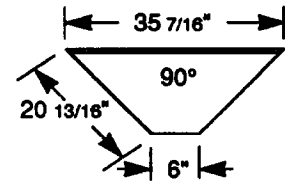

Corner

SKDC90FS

- 304 Stainless Steel Backsplash, Top and Front Apron
- Designed to Attach to Adjacent Units
- Custom Sizes and Shapes Available

Model Nos.:

Front

SKFSF30
SKFSF45
SKFSF60
SKFSF90

Rear

SKFSR30
SKFSR45
SKFSR60
SKFSR90

Corner

SKDC90FS

FILLER SECTION - REAR

FILLER SECTION - FRONT

Contact factory or local representative for further information.

Since La Crosse has a policy of continuous product improvement, it reserves the right to change design and specifications without notice.