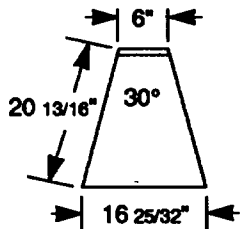

Corner

SKDC90FS

- 304 Stainless Steel Backsplash, Top and Front Apron
- Designed to Attach to Adjacent Units
- Custom Sizes and Shapes Available

Model Nos.:

Front

SKFSF30
SKFSF45
SKFSF60
SKFSF90

Rear

SKFSR30
SKFSR45
SKFSR60
SKFSR90

Corner

SKDC90FS

FILLER SECTION - REAR

FILLER SECTION - FRONT

Contact factory or local representative for further information.

Since La Crosse has a policy of continuous product improvement, it reserves the right to change design and specifications without notice.