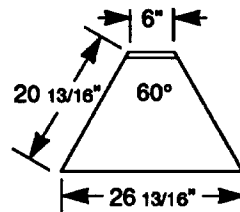

Corner

SKDC90FS

- 304 Stainless Steel Backsplash, Top and Front Apron
- Designed to Attach to Adjacent Units
- Custom Sizes and Shapes Available

Model Nos.:

Front

SKFSF30
SKFSF45
SKFSF60
SKFSF90

Rear

SKFSR30
SKFSR45
SKFSR60
SKFSR90

Corner

SKDC90FS

FILLER SECTION - REAR

FILLER SECTION - FRONT

Contact factory or local representative for further information.

Since La Crosse has a policy of continuous product improvement, it reserves the right to change design and specifications without notice.