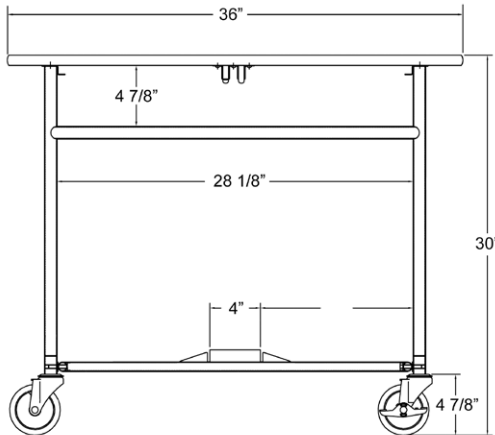

Room Service Tables

Choice, Space Saver Series

**Model
74413**