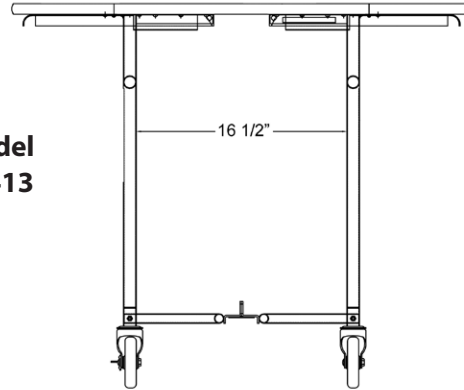

**Model
74413**