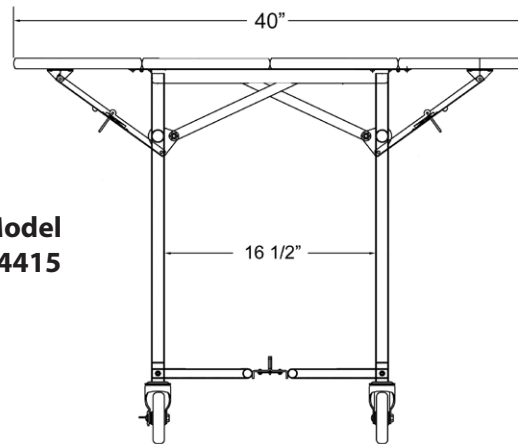

### Product Information

Model	Series	Overall Size*			Storage Size			Frame	Leaf Support	Top	Case Wt. Lbs.
		W	L	H	W	L	H				
74412	Choice	40" (1016)	40" (1016)	30" (726)	22 1/4" (565)	40" (1016)	30" (726)	Black Powder Coat	Slide Bar	Round	51 (23.1 kg)
74412S	Choice	40" (1016)	40" (1016)	30" (726)	22 1/4" (565)	40" (1016)	30" (726)	Chrome	Slide Bar	Round	51 (23.1 kg)
74413	Choice	36" (914)	36" (914)	30" (726)	22 1/4" (565)	36" (914)	30" (726)	Black Powder Coat	Slide Bar	Square	52 (23.5 kg)
74413S	Choice	36" (914)	36" (914)	30" (726)	22 1/4" (565)	36" (914)	30" (726)	Chrome	Slide Bar	Square	52 (23.5 kg)
74415	Space Saver	40" (1016)	40" (1016)	30" (726)	14" (356)	40" (1016)	37" (940)	Black Powder Coat	Spring Arm	Round	55 (24.9 kg)
74415S	Space Saver	40" (1016)	40" (1016)	30" (726)	14" (356)	40" (1016)	37" (940)	Chrome	Spring Arm	Round	55 (24.9 kg)
74416	Space Saver	36" (914)	36" (914)	30" (726)	14" (356)	36" (914)	37" (940)	Black Powder Coat	Spring Arm	Square	56 (25.4 kg)
74416S	Space Saver	36" (914)	36" (914)	30" (726)	14" (356)	36" (914)	37" (940)	Chrome	Spring Arm	Square	56 (25.4 kg)