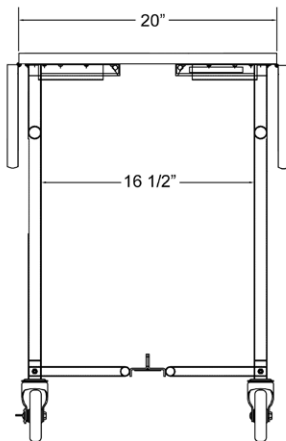

Room Service Tables

Choice, Space Saver Series

**Model
74413**

Product Information

Model	Series	Overall Size*			Storage Size			Frame	Leaf Support	Top	Case Wt. Lbs.
		W	L	H	W	L	H				
74412	Choice	40" (1016)	40" (1016)	30" (726)	22 1/4" (565)	40" (1016)	30" (726)	Black Powder Coat	Slide Bar	Round	51 (23.1 kg)
74412S	Choice	40" (1016)	40" (1016)	30" (726)	22 1/4" (565)	40" (1016)	30" (726)	Chrome	Slide Bar	Round	51 (23.1 kg)
74413	Choice	36" (914)	36" (914)	30" (726)	22 1/4" (565)	36" (914)	30" (726)	Black Powder Coat	Slide Bar	Square	52 (23.5 kg)
74413S	Choice	36" (914)	36" (914)	30" (726)	22 1/4" (565)	36" (914)	30" (726)	Chrome	Slide Bar	Square	52 (23.5 kg)
74415	Space Saver	40" (1016)	40" (1016)	30" (726)	14" (356)	40" (1016)	37" (940)	Black Powder Coat	Spring Arm	Round	55 (24.9 kg)
74415S	Space Saver	40" (1016)	40" (1016)	30" (726)	14" (356)	40" (1016)	37" (940)	Chrome	Spring Arm	Round	55 (24.9 kg)
74416	Space Saver	36" (914)	36" (914)	30" (726)	14" (356)	36" (914)	37" (940)	Black Powder Coat	Spring Arm	Square	56 (25.4 kg)
74416S	Space Saver	36" (914)	36" (914)	30" (726)	14" (356)	36" (914)	37" (940)	Chrome	Spring Arm	Square	56 (25.4 kg)

* With leaves in serving position. Dimensions in ( ) denote metric millimeters, unless otherwise noted.

Geneva Designs, LLC

4900 West Electric Avenue • West Milwaukee, WI 53219 U.S.A.

800-870-2779 • 414-902-6400 • Fax 414-902-6446 • www.genevadesignsllc.com

Spec. #

AIA #