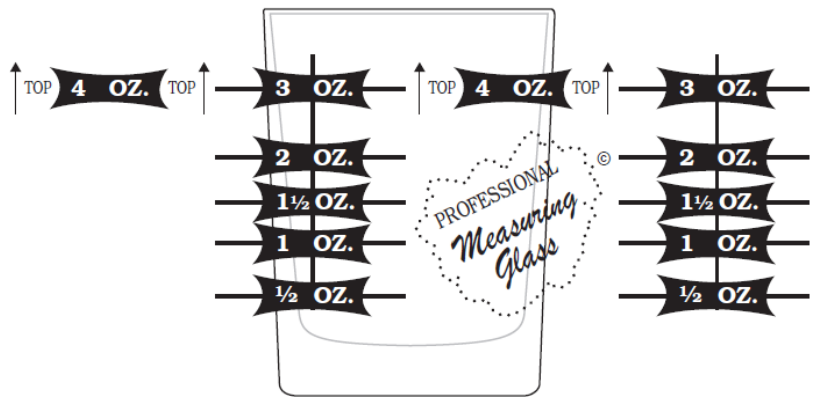

5134/1124N Printing

Capacity markings are approximate.

TABLEWARE FOR PROFESSIONALS

Item No.	SCC	Description	Doz/ Carton	Ctn. Wgt.	Ctn. Cube	2013 USA List Price/Doz.
5134/1124N	475510	Measuring Glass, 4 oz./118 ml.	1	5#	.17	
1639/1918M	462602	Measuring Glass, 16 oz./473 ml.	8 pc	8#	.42	

For more information, please contact your Libbey Foodservice Sales Representative.

www.foodservice.libbey.com

© 2013 Libbey Glass Inc.

Libbey
FOODSERVICE®