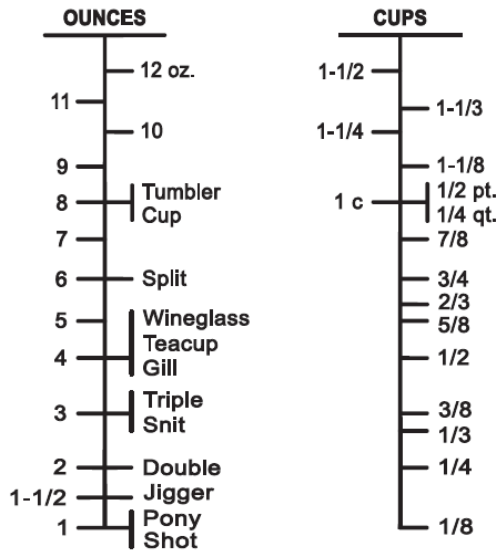

# Measuring Glasses

**NEW**

**Libbey**  
GLASSWARE®

## Features & Benefits:

- Provide accuracy and pizzazz behind the bar
- Control cost through pour control
- Each of the two items is printed on both sides for speed and convenience
- 1639/1918M glass fits standard metal shaker and strainer
- 1639/1918M glass is DuraTuff® for a longer service life

### 5134/1124N Printing

Capacity markings are approximate.

## TABLEWARE FOR PROFESSIONALS

| Item No.   | SCC    | Description                     | Doz/ Carton | Ctn. Wgt. | Ctn. Cube | 2013 USA List Price/Doz. |
|------------|--------|---------------------------------|-------------|-----------|-----------|--------------------------|
| 5134/1124N | 475510 | Measuring Glass, 4 oz./118 ml.  | 1           | 5#        | .17       |                          |
| 1639/1918M | 462602 | Measuring Glass, 16 oz./473 ml. | 8 pc        | 8#        | .42       |                          |