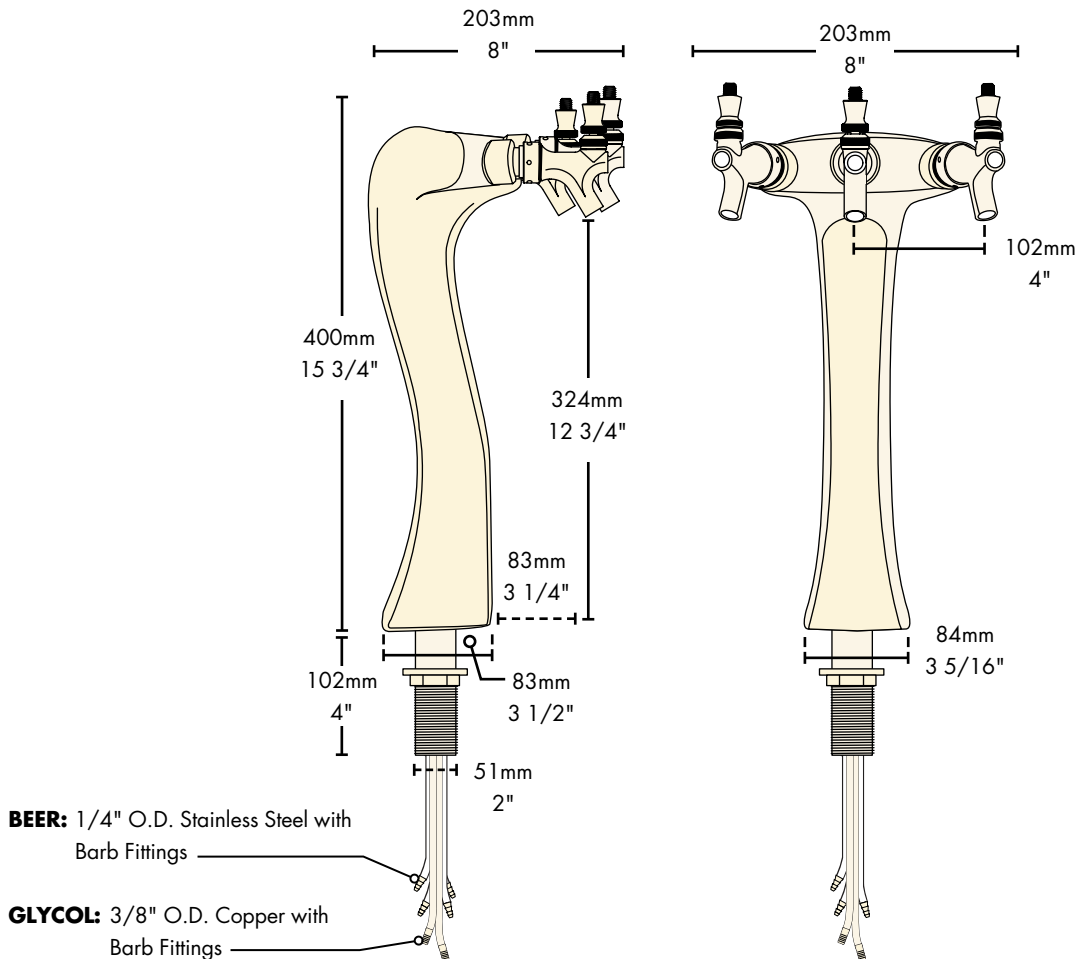

- Contemporary Italian styling is a sleek focal point on the bar top.
- Distinctive alone or attention grabbing when two towers are present.
- The draft tower is a marketing tool, not just a bar fixture.
- Exterior finishes of either highly polished chrome or brilliant gold plating.

Gold
6403-G

Chrome
6403-C

Faucet knobs not included.

Specifications

Part No.	Faucets	Finish	Dispense System	Shipping Weight	Box Dimensions
<input type="checkbox"/> 6403-C	3	Chrome	Glycol	9 kg 19 lbs	812mm L x 330mm W x 279mm H 32"L x 12"W x 11"H
<input type="checkbox"/> 6403-G	3	Gold	Glycol	9 kg 19 lbs	812mm L x 330mm W x 279mm H 32"L x 12"W x 11"H

Dimensions

Copyright ©2011 Micro Matic USA, Inc. All Rights Reserved.

00208D0809

MICRO MATIC

www.micromatic.com

Toll Free: 1-(866) 327-4159

West	Central	Southeast	Northeast
------	---------	-----------	-----------