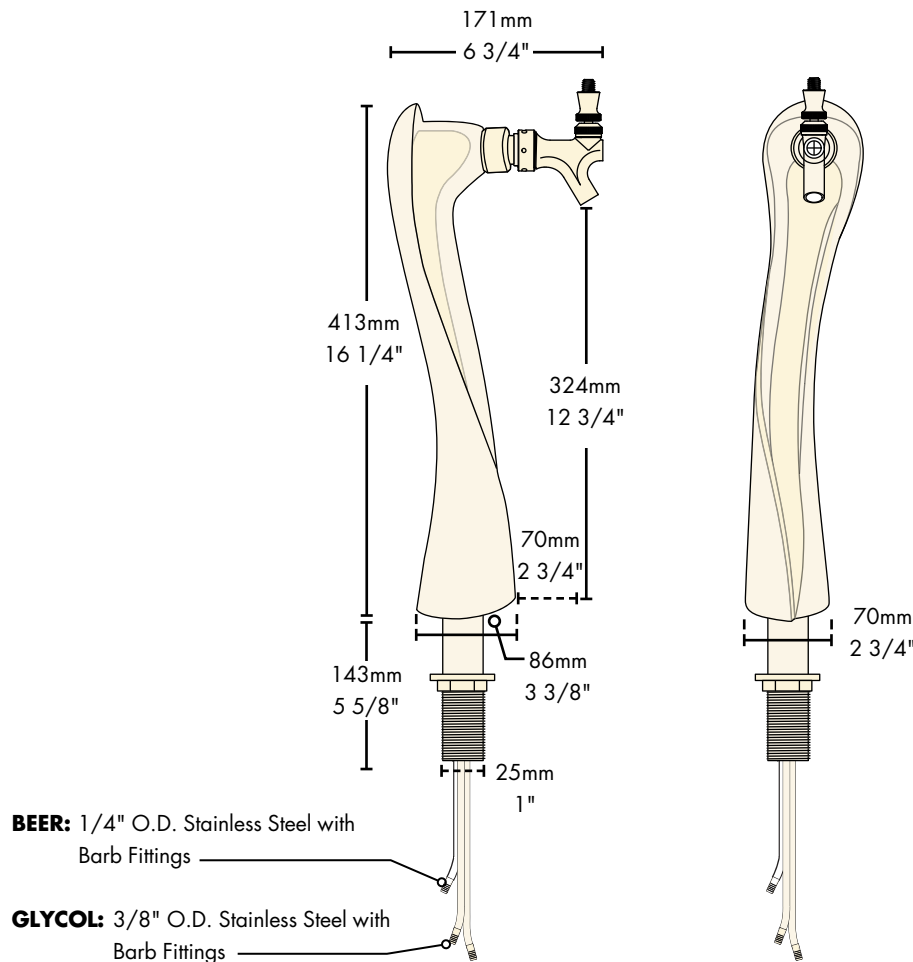

Specifications

Part No.	Faucets	Finish	Dispense System	Shipping Weight	Box Dimensions
☐ 6501-C	1	Chrome	Glycol	4 kg 9 lbs	737mm L x 203mm W x 102mm H 29"L x 8"W x 4"L
☐ 6501-G	1	Gold	Glycol	4 kg 9 lbs	737mm L x 203mm W x 102mm H 29"L x 8"W x 4"L

Dimensions

Copyright ©2011 Micro Matic USA, Inc. All Rights Reserved.

00123D1008

MICRO MATIC

www.micromatic.com

Toll Free: 1-(866) 327-4159

West	Central	Southeast	Northeast

19791 Bahama Street
Northridge, CA 91324
Tel. (818) 701-9765
Fax. (818) 701-9844

10726 North Second Street
Machesney Park, IL 61115
Tel. (815) 968-7557
Fax. (815) 968-0363

2364 Simon Court
Brooksville, FL 34604
Tel. (352) 799-6331
Fax. (352) 796-2429

4601 Saucon Creek Road
Center Valley, PA 18034
Tel. (610) 625-4464
Fax. (610) 625-4466