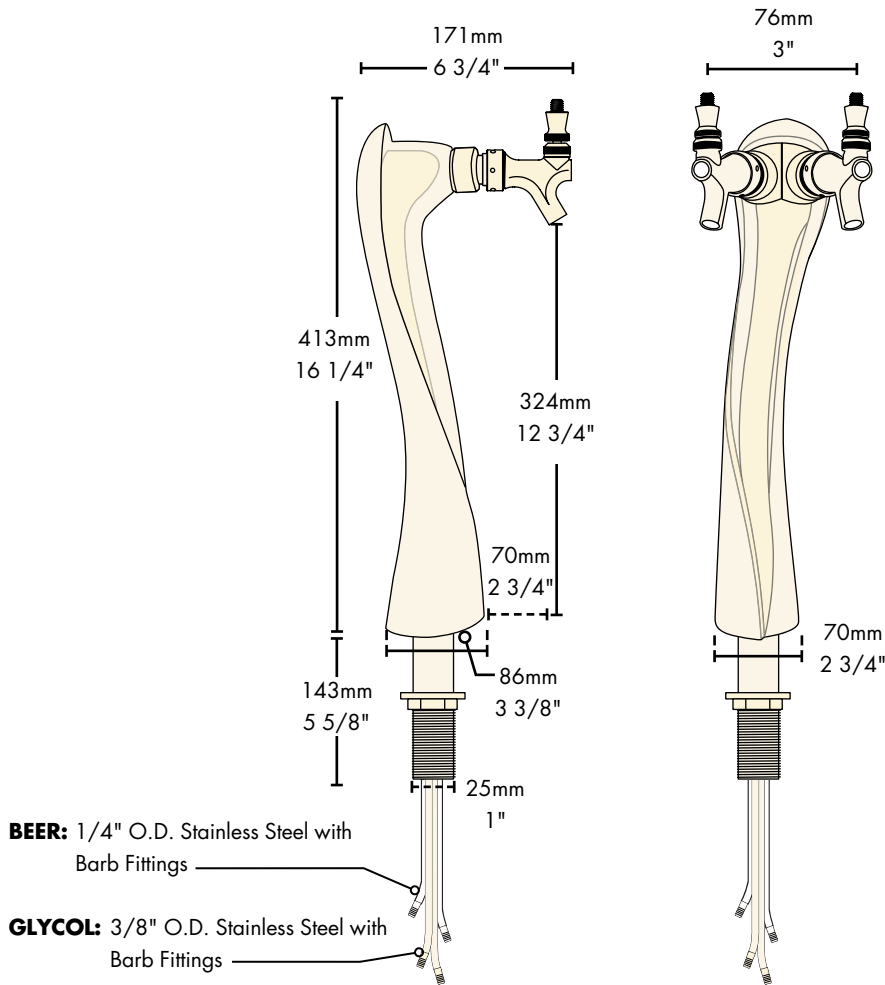

Gold
6502-G

Chrome
6502-C

Faucet knobs not included.

Specifications

Part No.	Faucets	Finish	Dispense System	Shipping Weight	Box Dimensions
<input type="checkbox"/> 6502-C	2	Chrome	Glycol	5 kg 10 lbs	737mm L x 203mm W x 102mm H 29"L x 8"W x 4"L
<input type="checkbox"/> 6502-G	2	Gold	Glycol	5 kg 10 lbs	737mm L x 203mm W x 102mm H 29"L x 8"W x 4"L

Dimensions

Copyright ©2011 Micro Matic USA, Inc. All Rights Reserved.

00124D1008

MICRO MATIC

www.micromatic.com

Toll Free: 1-(866) 327-4159

West	Central	Southeast	Northeast
------	---------	-----------	-----------