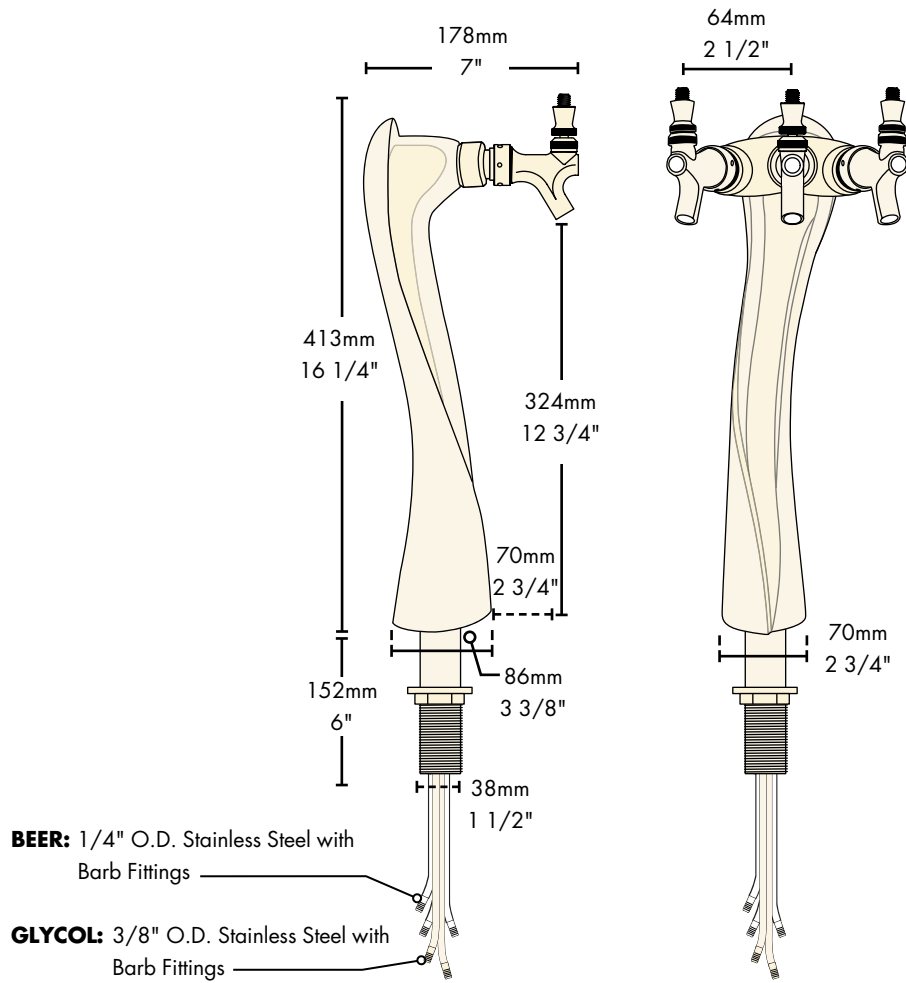

Gold
6503-G

Chrome
6503-C

Faucet knobs not included.

Specifications

Part No.	Faucets	Finish	Dispense System	Shipping Weight	Box Dimensions
<input type="checkbox"/> 6503-C	3	Chrome	Glycol	5 kg 13 lbs	813mm L x 203mm W x 203mm H 32"L x 8"W x 8"L
<input type="checkbox"/> 6503-G	3	Gold	Glycol	5 kg 13 lbs	813mm L x 203mm W x 203mm H 32"L x 8"W x 8"L

Dimensions

Copyright ©2011 Micro Matic USA, Inc. All Rights Reserved.

00125D1008

MICRO MATIC

www.micromatic.com

Toll Free: 1-(866) 327-4159

West	Central	Southeast	Northeast
------	---------	-----------	-----------