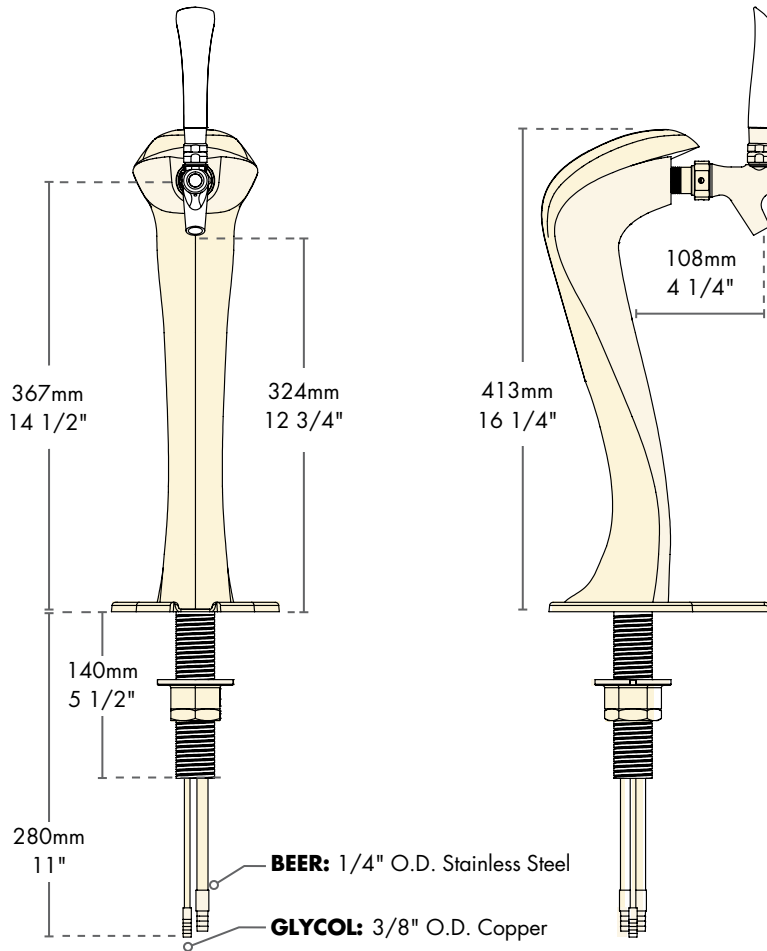

- Flowing curves separate a matte finish on the inside and a mirror polish on the outside.
- Available in either frost-free exterior or ice frosted exterior.
- The draft tower is a marketing tool, not just a bar fixture.
- All stainless steel contact with the beer for the ultimate in draft purity.

Chrome
[6601-C](#)

Chrome
[6601-C-M](#)

Faucet knobs not included.

S Stainless Steel
beer contact for the pure taste
of fresh draft beer.

Specifications

Micro Matic reserves the right to change specifications without notice.

AUTOQUOTES

Part No.	Faucets	Finish	Dispense System	Shipping Weight	Box Dimensions
☐ 6601-C (No Ice)	1	Chrome	Glycol	4 kg	737mm L x 203mm W x 102mm H
				9 lbs	29"L x 8"W x 4"H
☐ 6601-G (No Ice)	1	Gold	Glycol	4 kg	737mm L x 203mm W x 102mm H
				9 lbs	29"L x 8"W x 4"H
☐ 6601-C-F (Ice Frosted)	1	Chrome	Glycol	4 kg	737mm L x 203mm W x 102mm H
				9 lbs	29"L x 8"W x 4"H
☐ 6601-C-M (No Ice, Medallion)	1	Chrome	Glycol	4 kg	737mm L x 203mm W x 102mm H
				9 lbs	29"L x 8"W x 4"H
☐ 6601-G-M (No Ice, Medallion)	1	Gold	Glycol	4 kg	737mm L x 203mm W x 102mm H
				9 lbs	29"L x 8"W x 4"H

Dimensions

Copyright ©2012 Micro Matic USA, Inc. All Rights Reserved.

01220-D0312

MICRO MATIC

www.micromatic.com

Toll Free: 1-(866) 327-4159

West	Central	Southeast	Northeast
19791 Bahama Street Northridge, CA 91324 Tel. (818) 701-9765 Fax. (818) 701-9844	10726 North Second Street Machesney Park, IL 61115 Tel. (815) 968-7557 Fax. (815) 968-0363	2364 Simon Court Brooksville, FL 34604 Tel. (352) 799-6331 Fax. (352) 796-2429	4601 Saucon Creek Road Center Valley, PA 18034 Tel. (610) 625-4464 Fax. (610) 625-4466