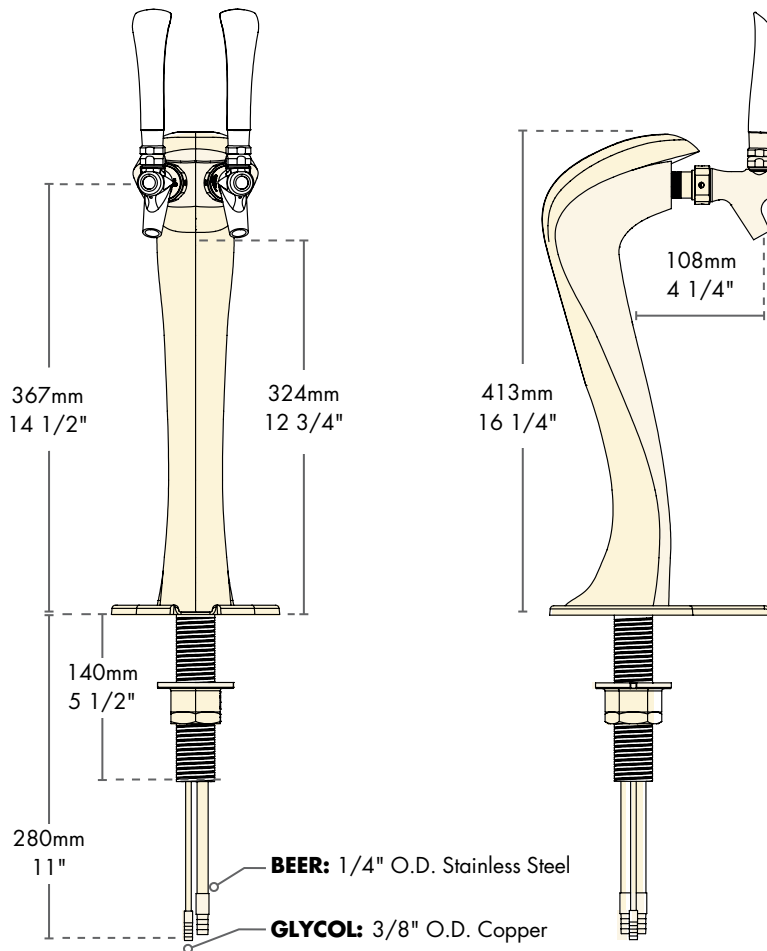

- Flowing curves separate a matte finish on the inside and a mirror polish on the outside.
- Available in either frost-free exterior or ice frosted exterior.
- The draft tower is a marketing tool, not just a bar fixture.
- All stainless steel contact with the beer for the ultimate in draft purity.

Gold  
**6602-G-M**

Gold  
**6602-G**

Chrome  
**6602-C-M**

Chrome  
**6602-C**

Faucet knobs not included.

**S** Stainless Steel  
beer contact for the pure taste  
of fresh draft beer.

# Specifications

Micro Matic reserves the right to change specifications without notice.

**AUTOQUOTES**

Part No.	Faucets	Finish	Dispense System	Shipping Weight	Box Dimensions
☐ <b>6602-C</b> (No Ice)	2	Chrome	Glycol	5 kg	737mm L x 203mm W x 102mm H
				10 lbs	29"L x 8"W x 4"H
☐ <b>6602-G</b> (No Ice)	2	Gold	Glycol	5 kg	737mm L x 203mm W x 102mm H
				10 lbs	29"L x 8"W x 4"H
☐ <b>6602-C-F</b> (Ice Frosted)	2	Chrome	Glycol	5 kg	737mm L x 203mm W x 102mm H
				10 lbs	29"L x 8"W x 4"H
☐ <b>6602-C-M</b> (No Ice, Medallion)	2	Chrome	Glycol	5 kg	737mm L x 203mm W x 102mm H
				10 lbs	29"L x 8"W x 4"H
☐ <b>6602-G-M</b> (No Ice, Medallion)	2	Gold	Glycol	5 kg	737mm L x 203mm W x 102mm H
				10 lbs	29"L x 8"W x 4"H

# Dimensions

Copyright ©2012 Micro Matic USA, Inc. All Rights Reserved.

01221-D0312

**MICRO MATIC**

[www.micromatic.com](http://www.micromatic.com)

Toll Free: 1-(866) 327-4159

West	Central	Southeast	Northeast
------	---------	-----------	-----------