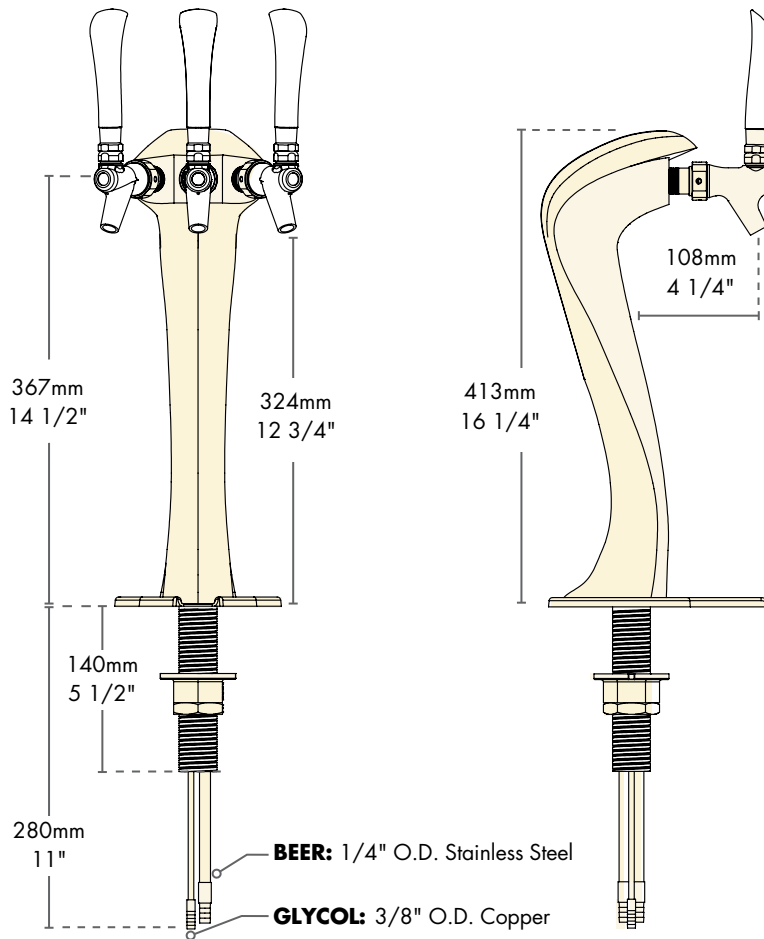

- Flowing curves separate a matte finish on the inside and a mirror polish on the outside.
- Available in either frost-free exterior or ice frosted exterior.
- The draft tower is a marketing tool, not just a bar fixture.
- All stainless steel contact with the beer for the ultimate in draft purity.

Part No.	Faucets	Finish	Dispense System	Shipping Weight	Box Dimensions
☐ 6603-C (No Ice)	3	Chrome	Glycol	6 kg	812mm L x 330mm W x 279mm H
				13 lbs	32"L x 12"W x 11"H
☐ 6603-G (No Ice)	3	Gold	Glycol	6 kg	812mm L x 330mm W x 279mm H
				13 lbs	32"L x 12"W x 11"H
☐ 6603-C-F (Ice Frosted)	3	Chrome	Glycol	6 kg	812mm L x 330mm W x 279mm H
				13 lbs	32"L x 12"W x 11"H
☐ 6603-C-M (No Ice, Medallion)	3	Chrome	Glycol	6 kg	812mm L x 330mm W x 279mm H
				13 lbs	32"L x 12"W x 11"H
☐ 6603-G-M (No Ice, Medallion)	3	Gold	Glycol	6 kg	812mm L x 330mm W x 279mm H
				13 lbs	32"L x 12"W x 11"H

Dimensions

Copyright ©2012 Micro Matic USA, Inc. All Rights Reserved.

01222D0412

MICRO MATIC

www.micromatic.com

Toll Free: 1-(866) 327-4159

West	Central	Southeast	Northeast
19791 Bahama Street Northridge, CA 91324 Tel. (818) 701-9765 Fax. (818) 701-9844	10726 North Second Street Machesney Park, IL 61115 Tel. (815) 968-7557 Fax. (815) 968-0363	2364 Simon Court Brooksville, FL 34604 Tel. (352) 799-6331 Fax. (352) 796-2429	4601 Saucon Creek Road Center Valley, PA 18034 Tel. (610) 625-4464 Fax. (610) 625-4466