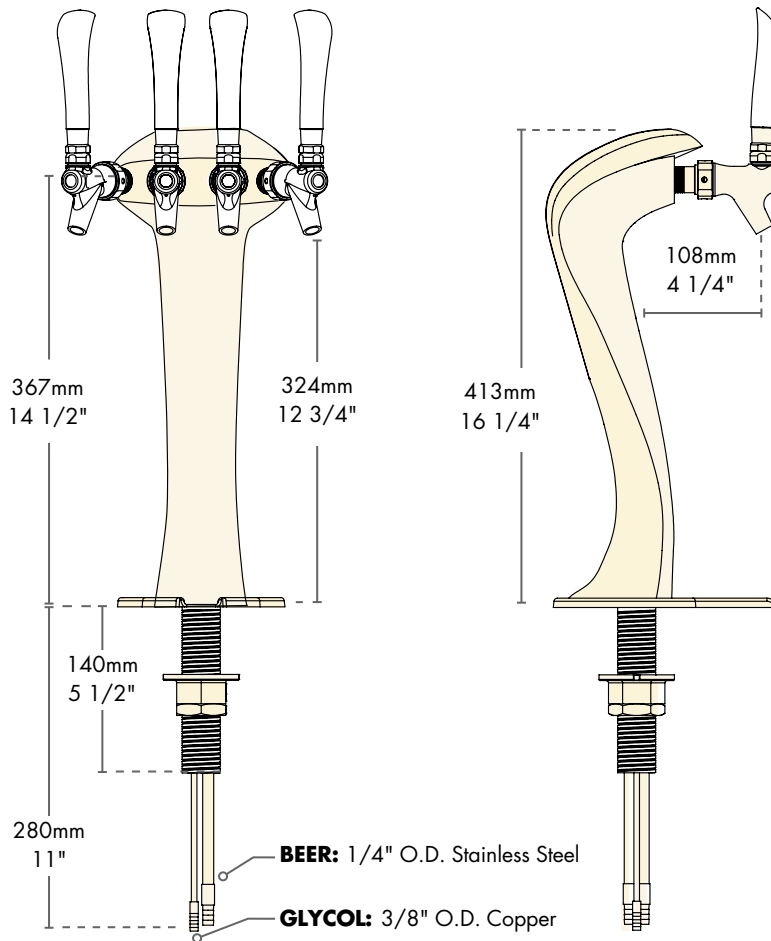

Specifications

Micro Matic reserves the right to change specifications without notice.

AUTOQUOTES

Part No.	Faucets	Finish	Dispense System	Shipping Weight	Box Dimensions
☐ 6604-C (No Ice)	4	Chrome	Glycol	9 kg	813mm L x 330mm W x 305mm H
				20 lbs	32"L x 13"W x 12"H
☐ 6604-G (No Ice)	4	Gold	Glycol	9 kg	813mm L x 330mm W x 305mm H
				20 lbs	32"L x 13"W x 12"H
☐ 6604-C-F (Ice Frosted)	4	Chrome	Glycol	9 kg	813mm L x 330mm W x 305mm H
				20 lbs	32"L x 13"W x 12"H
☐ 6604-C-M (No Ice, Medallion)	4	Chrome	Glycol	9 kg	813mm L x 330mm W x 305mm H
				20 lbs	32"L x 13"W x 12"H
☐ 6604-G-M (No Ice, Medallion)	4	Gold	Glycol	9 kg	813mm L x 330mm W x 305mm H
				20 lbs	32"L x 13"W x 12"H

Dimensions

Copyright ©2012 Micro Matic USA, Inc. All Rights Reserved.

01223D0312

MICRO MATIC

www.micromatic.com

Toll Free: 1-(866) 327-4159

West	Central	Southeast	Northeast
19791 Bahama Street Northridge, CA 91324 Tel. (818) 701-9765 Fax. (818) 701-9844	10726 North Second Street Machesney Park, IL 61115 Tel. (815) 968-7557 Fax. (815) 968-0363	2364 Simon Court Brooksville, FL 34604 Tel. (352) 799-6331 Fax. (352) 796-2429	4601 Saucon Creek Road Center Valley, PA 18034 Tel. (610) 625-4464 Fax. (610) 625-4466