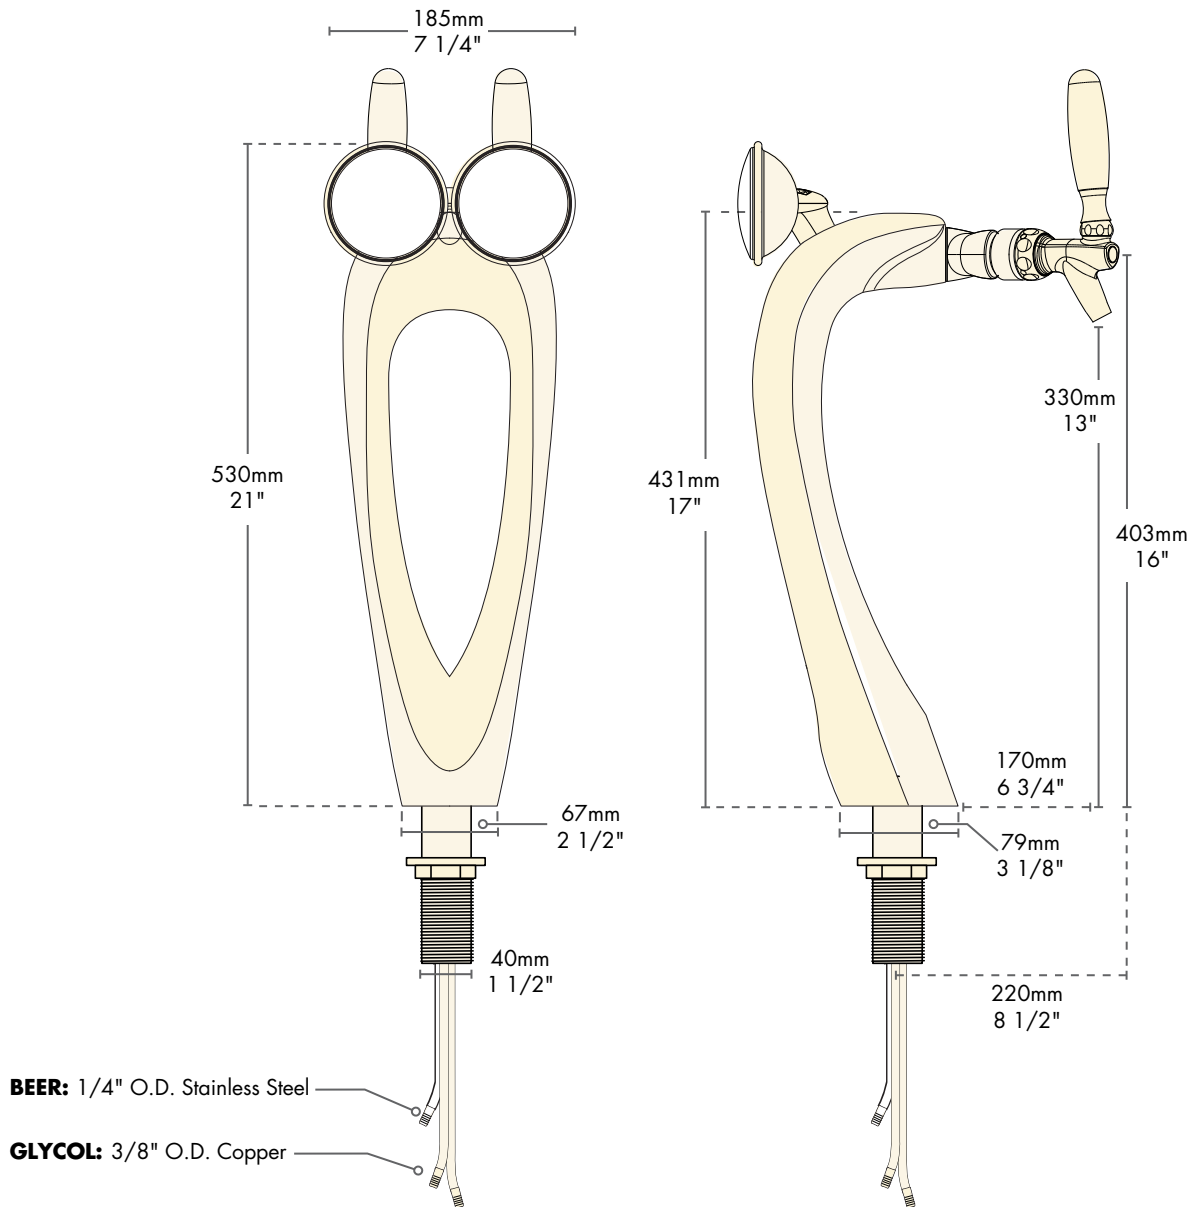

Specifications

Micro Matic reserves the right to change specifications without notice.

AUTOQUOTES

Part No.	Faucets	Finish	Dispense System	Shipping Weight	Box Dimensions
☐ 9502-C (No Ice)	2	Chrome	Glycol	TBD	TBD
				TBD	TBD
☐ 9502-C-F (Ice Frosted)	2	Chrome	Glycol	TBD	TBD
				TBD	TBD
☐ 9502-C-M (No Ice, Medallion)	2	Chrome	Glycol	TBD	TBD
				TBD	TBD

Dimensions

Copyright ©2012 Micro Matic USA, Inc. All Rights Reserved.

01202D0312

MICRO MATIC

www.micromatic.com

Toll Free: 1-(866) 327-4159

West	Central	Southeast	Northeast
19791 Bahama Street Northridge, CA 91324 Tel. (818) 701-9765 Fax. (818) 701-9844	10726 North Second Street Machesney Park, IL 61115 Tel. (815) 968-7557 Fax. (815) 968-0363	2364 Simon Court Brooksville, FL 34604 Tel. (352) 799-6331 Fax. (352) 796-2429	4601 Saucon Creek Road Center Valley, PA 18034 Tel. (610) 625-4464 Fax. (610) 625-4466