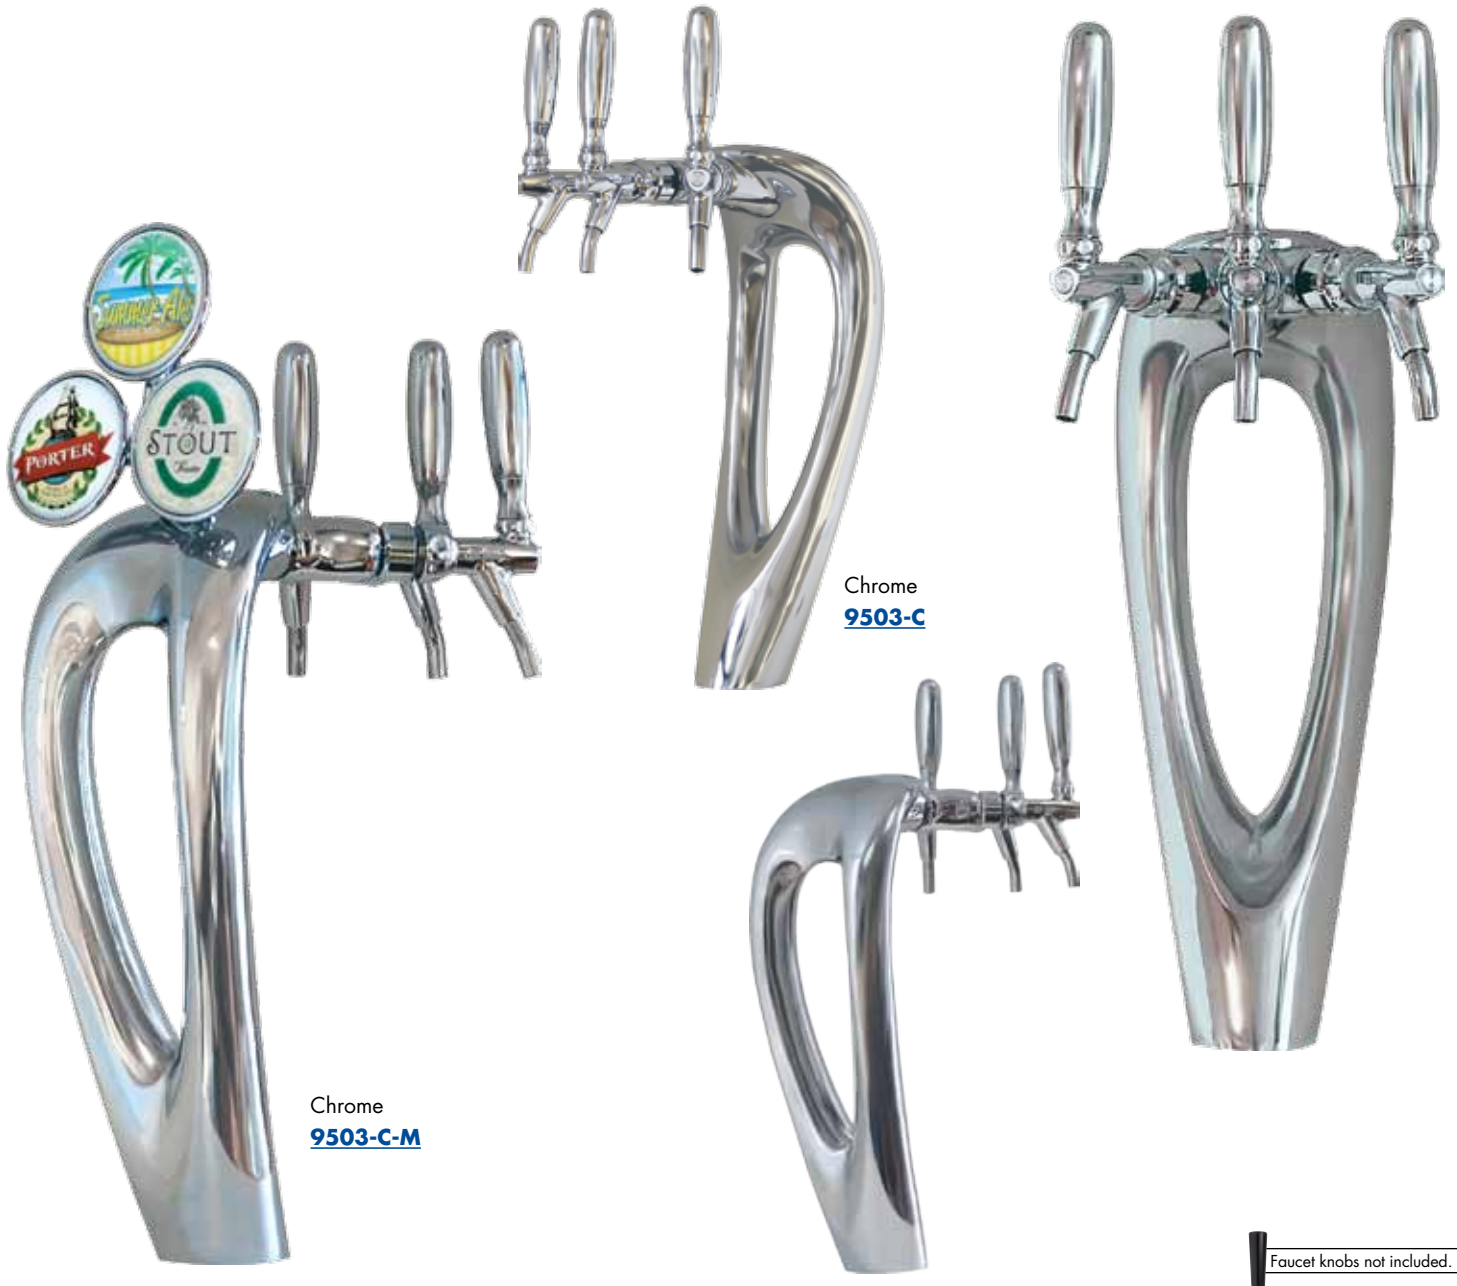

- Modern sculpture with sensuous elegance for the bar top.
- Available in either frost-free exterior or ice frosted exterior.
- The draft tower is a marketing tool, not just a bar fixture.
- All stainless steel contact with the beer for the ultimate in draft purity.

**S** Stainless Steel  
Beer contact for the pure taste  
of fresh draft beer.

# Specifications

Micro Matic reserves the right to change specifications without notice.

**AUTOQUOTES**

Part No.	Faucets	Finish	Dispense System	Shipping Weight	Box Dimensions
☐ <b>9503-C</b> (No Ice)	3	Chrome	Glycol	TBD	TBD
				TBD	TBD
☐ <b>9503-C-F</b> (Ice Frosted)	3	Chrome	Glycol	TBD	TBD
				TBD	TBD
☐ <b>9503-C-M</b> (No Ice, Medallion)	3	Chrome	Glycol	TBD	TBD
				TBD	TBD
☐ <b>9503-C-F-M</b> (Ice Frosted, Medallion)	3	Chrome	Glycol	TBD	TBD
				TBD	TBD