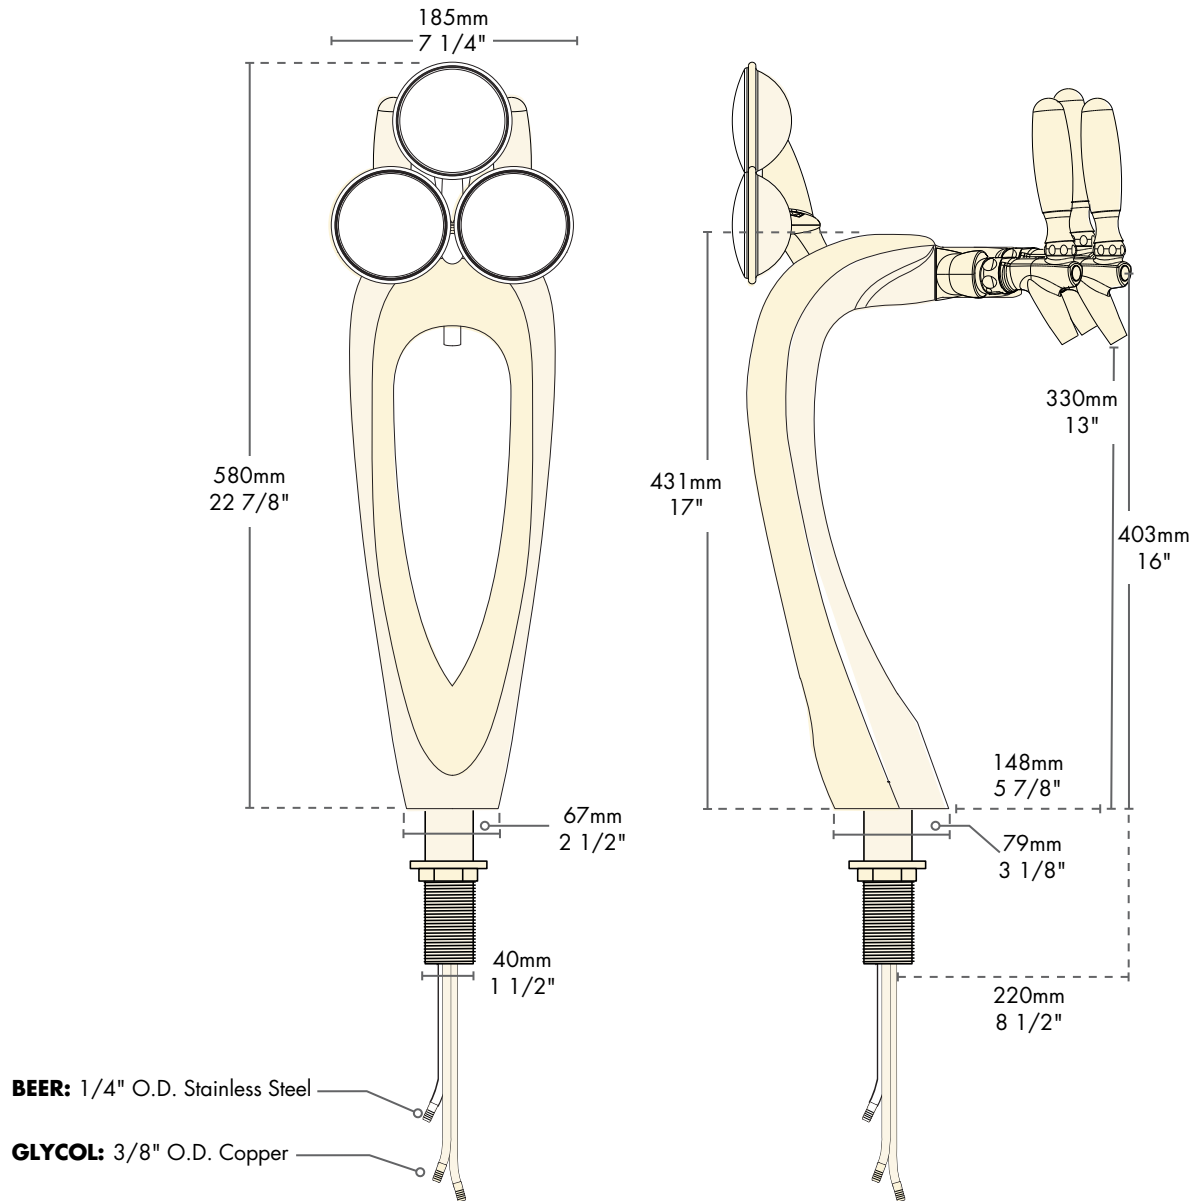

- Modern sculpture with sensuous elegance for the bar top.
- Available in either frost-free exterior or ice frosted exterior.
- The draft tower is a marketing tool, not just a bar fixture.
- All stainless steel contact with the beer for the ultimate in draft purity.

**S** Stainless Steel  
Beer contact for the pure taste  
of fresh draft beer.

# Specifications

Micro Matic reserves the right to change specifications without notice.

**AUTOQUOTES**

Part No.	Faucets	Finish	Dispense System	Shipping Weight	Box Dimensions
☐ <b>9503-C</b> (No Ice)	3	Chrome	Glycol	TBD	TBD
				TBD	TBD
☐ <b>9503-C-F</b> (Ice Frosted)	3	Chrome	Glycol	TBD	TBD
				TBD	TBD
☐ <b>9503-C-M</b> (No Ice, Medallion)	3	Chrome	Glycol	TBD	TBD
				TBD	TBD
☐ <b>9503-C-F-M</b> (Ice Frosted, Medallion)	3	Chrome	Glycol	TBD	TBD
				TBD	TBD

# Dimensions

Copyright ©2012 Micro Matic USA, Inc. All Rights Reserved.

01203D0312

[www.micromatic.com](http://www.micromatic.com)

Toll Free: 1-(866) 327-4159

West	Central	Southeast	Northeast
19791 Bahama Street Northridge, CA 91324 Tel. (818) 701-9765 Fax. (818) 701-9844	10726 North Second Street Machesney Park, IL 61115 Tel. (815) 968-7557 Fax. (815) 968-0363	2364 Simon Court Brooksville, FL 34604 Tel. (352) 799-6331 Fax. (352) 796-2429	4601 Saucon Creek Road Center Valley, PA 18034 Tel. (610) 625-4464 Fax. (610) 625-4466