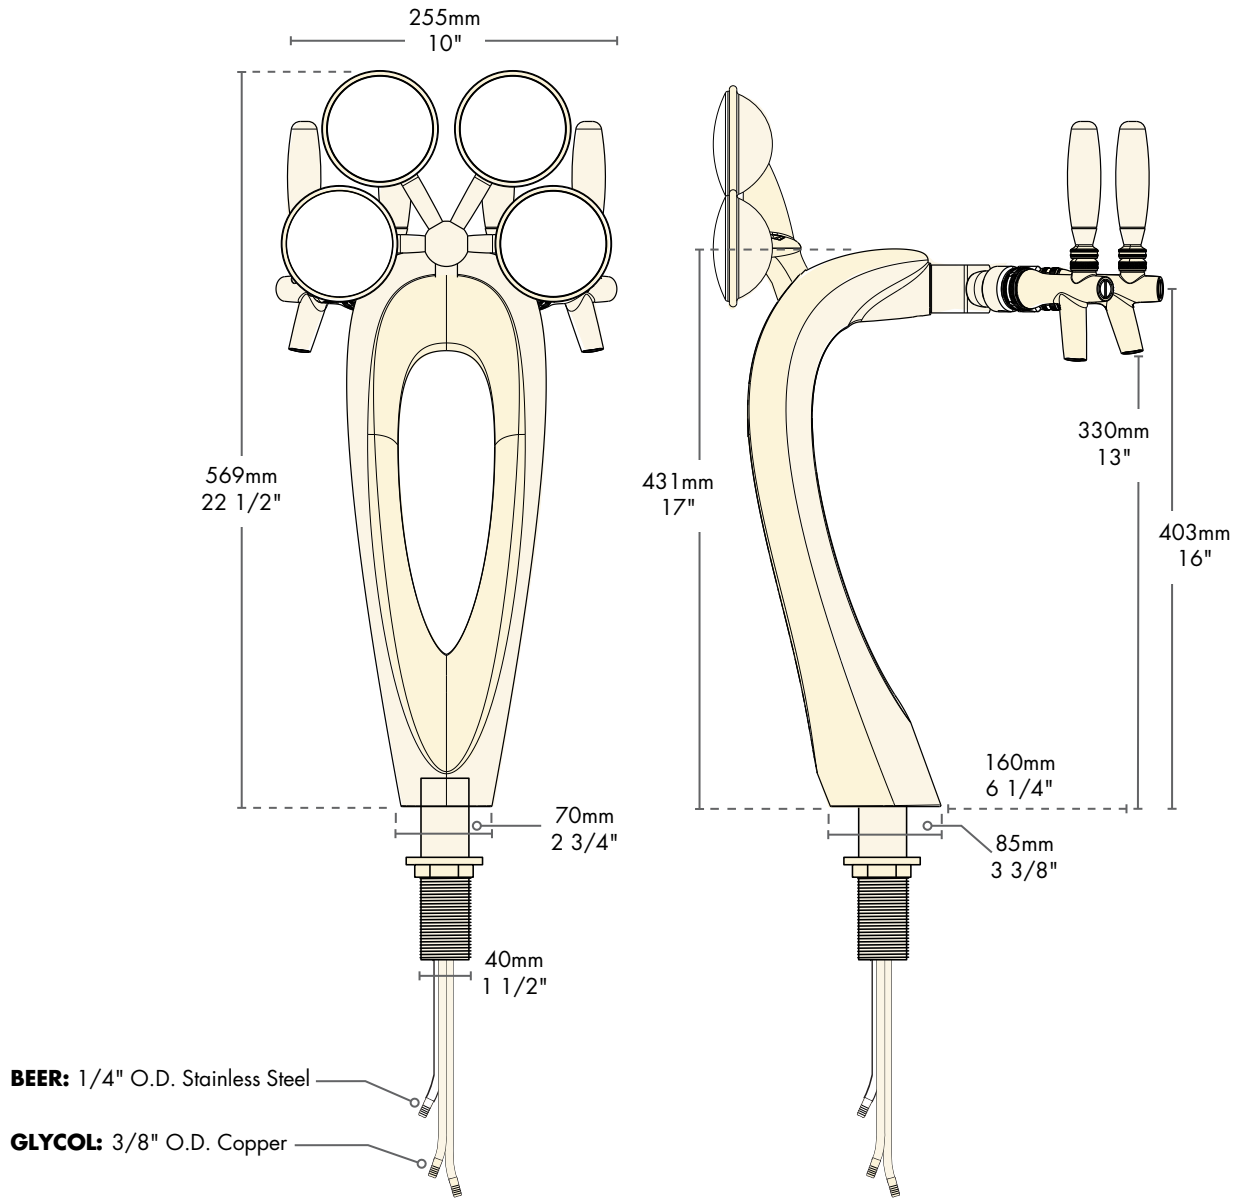

Specifications

Micro Matic reserves the right to change specifications without notice.

AUTOQUOTES

Part No.	Faucets	Finish	Dispense System	Shipping Weight	Box Dimensions
☐ 9504-C (No Ice)	4	Chrome	Glycol	TBD	TBD
				TBD	TBD
☐ 9504-C-F (Ice Frosted)	4	Chrome	Glycol	TBD	TBD
				TBD	TBD
☐ 9504-C-M (No Ice, Medallion)	4	Chrome	Glycol	TBD	TBD
				TBD	TBD
☐ 9504-C-F-M (Ice Frosted, Medallion)	4	Chrome	Glycol	TBD	TBD
				TBD	TBD

Dimensions

Copyright ©2012 Micro Matic USA, Inc. All Rights Reserved. 01204-D0312

www.micromatic.com

Toll Free: 1-(866) 327-4159

West	Central	Southeast	Northeast
19791 Bahama Street Northridge, CA 91324 Tel. (818) 701-9765 Fax. (818) 701-9844	10726 North Second Street Machesney Park, IL 61115 Tel. (815) 968-7557 Fax. (815) 968-0363	2364 Simon Court Brooksville, FL 34604 Tel. (352) 799-6331 Fax. (352) 796-2429	4601 Saucon Creek Road Center Valley, PA 18034 Tel. (610) 625-4464 Fax. (610) 625-4466