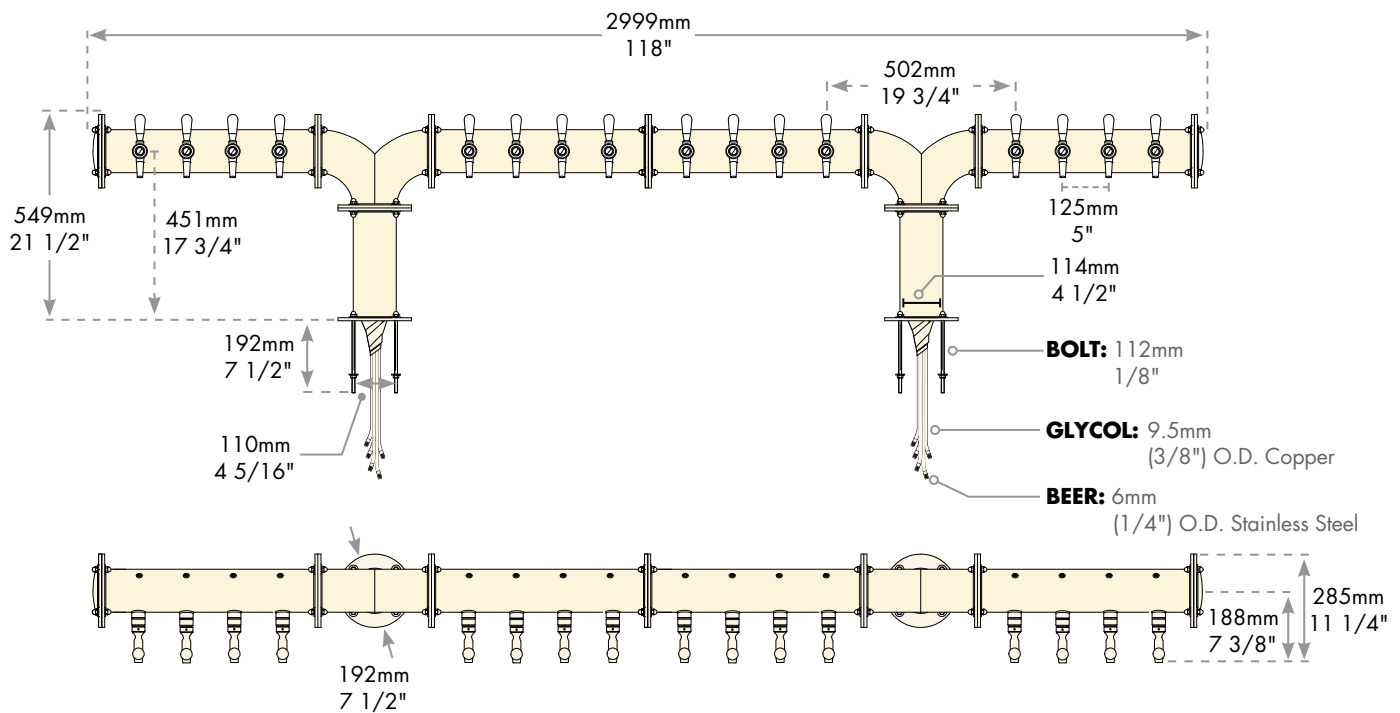

Specifications

Micro Matic reserves the right to change specifications without notice.

AUTOQUOTES

Part No.	Faucets	Finish	Dispense System	Shipping Weight	Box Dimensions
☐ BH-DY-16	16	Chrome	Glycol	TBD	TBD
				TBD	TBD

Dimensions

Copyright ©2011 Micro Matic USA, Inc. All Rights Reserved. 00898D0911

www.micromatic.com

Toll Free: 1-(866) 327-4159

West	Central	Southeast	Northeast
19791 Bahama Street Northridge, CA 91324 Tel. (818) 701-9765 Fax. (818) 701-9844	10726 North Second Street Machesney Park, IL 61115 Tel. (815) 968-7557 Fax. (815) 968-0363	2364 Simon Court Brooksville, FL 34604 Tel. (352) 799-6331 Fax. (352) 796-2429	4601 Saucon Creek Road Center Valley, PA 18034 Tel. (610) 625-4464 Fax. (610) 625-4466