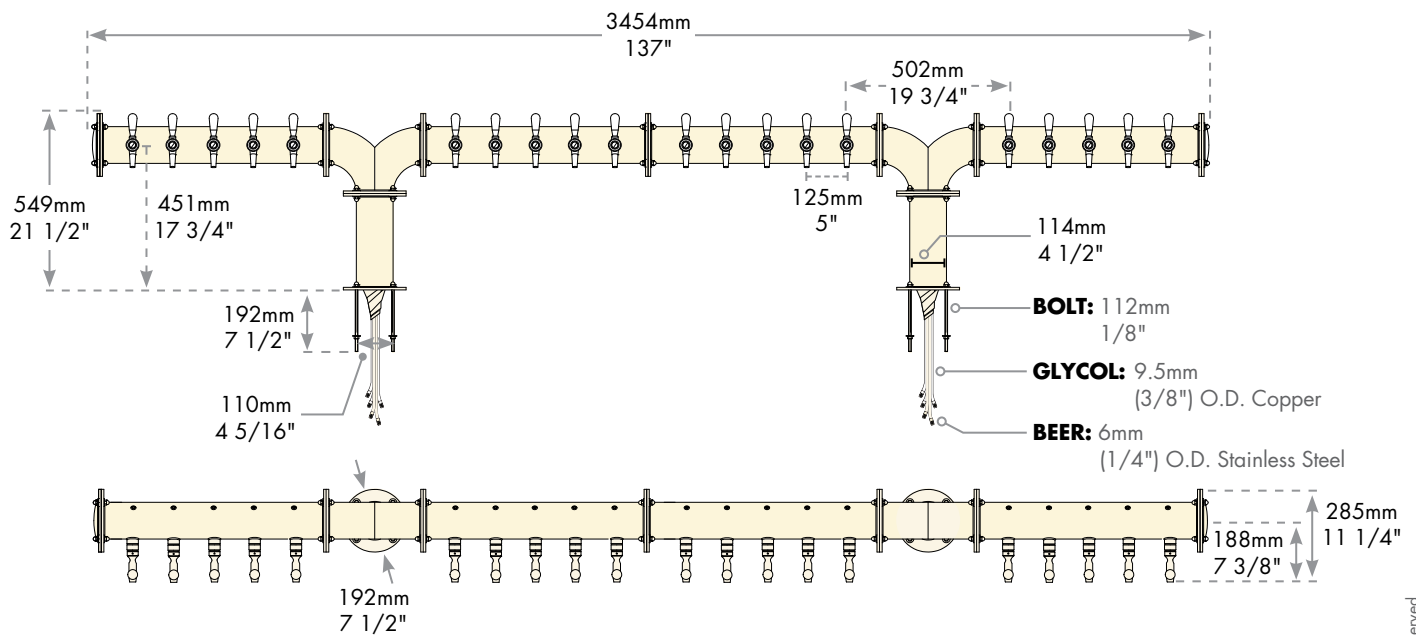

Dimensions

Copyright ©2010 Micro Matic USA, Inc. All Rights Reserved. 00899D0910

www.micromatic.com

Toll Free: 1-(866) 327-4159

West	Central	Southeast	Northeast
19791 Bahama Street Northridge, CA 91324 Tel. (818) 701-9765 Fax. (818) 701-9844	10726 North Second Street Machesney Park, IL 61115 Tel. (815) 968-7557 Fax. (815) 968-0363	2364 Turbine Court Brooksville, FL 34604 Tel. (352) 799-6331 Fax. (352) 796-2429	4601 Saucon Creek Road Center Valley, PA 18034 Tel. (610) 625-4464 Fax. (610) 625-4466