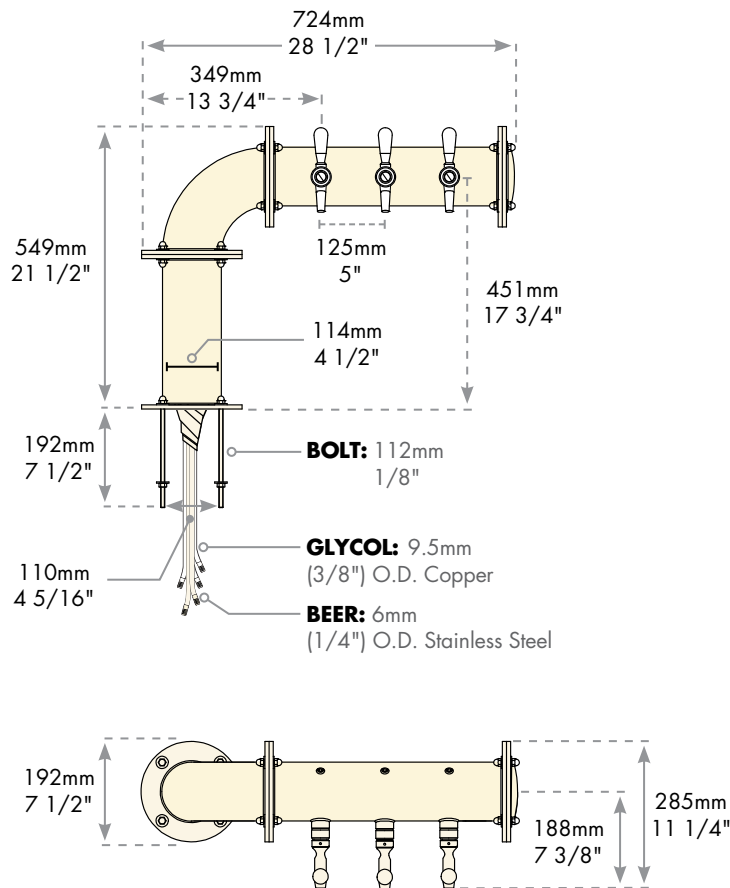

Chrome
BH-L-3

Faucet knobs not included.

Specifications

Micro Matic reserves the right to change specifications without notice.

AUTOQUOTES

Part No.	Faucets	Finish	Dispense System	Shipping Weight	Box Dimensions
<input type="checkbox"/> BH-L-3	3	Chrome	Glycol	TBD	TBD
				TBD	TBD

Dimensions

Copyright ©2011 Micro Matic USA, Inc. All Rights Reserved. 00893.D0910

www.micromatic.com

Toll Free: 1-(866) 327-4159

West	Central	Southeast	Northeast
19791 Bahama Street Northridge, CA 91324 Tel. (818) 701-9765 Fax. (818) 701-9844	10726 North Second Street Machesney Park, IL 61115 Tel. (815) 968-7557 Fax. (815) 968-0363	2364 Simon Court Brooksville, FL 34604 Tel. (352) 799-6331 Fax. (352) 796-2429	4601 Saucon Creek Road Center Valley, PA 18034 Tel. (610) 625-4464 Fax. (610) 625-4466